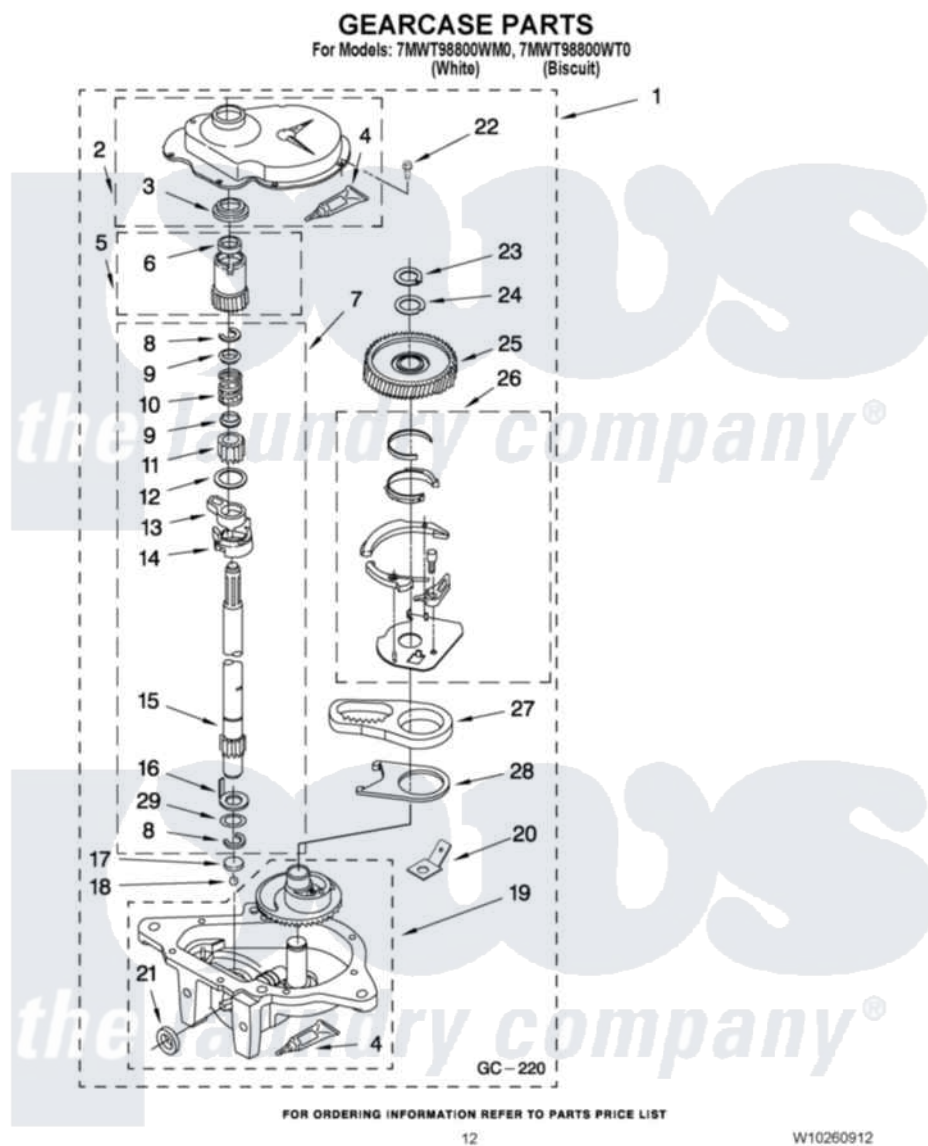

Whirlpool 7MWT98800WM0 08 - GEARCASE PARTS

Whirlpool [Residential Whirlpool 7MWT98800WM0 Washer Parts](#) Parts Diagram 08 - GEARCASE PARTS
Click on the part number to view part

Item	Original Part Number	Replaced By	Status	Part Description
1	8532118	3360629		Gearcase
2	285202			Cover, Gearcase
3	3349985			Seal, Gearcase Cover
4	285195			Sealer Sealer, Gasket
5	63320	285362		Gear and Pinon
6	356427			Seal, Spin Pinion
7	389387			Shaft, Agitator
8	90369		Not Available	Ring, Retaining (2)
9	62677			Retainer, Spring
10	62676			Spring, Agitator
11	63273	285509		Shaft, Agitator
12	62619			Washer, Agitator Gear
13	62580	285206		Cam-Agitator
14	62581	285206		Cam-Agitator
15	285509			Shaft, Agitator
16	62618			Washer, Cam Thrust

17	16018	285205	Bearing
18	85529	285205	Bearing
19	389230	285515	Gearcase
20	3949116	Not Available	BLOCK TAB, TERMINAL
21	285352		Seal Kit, Thrust Plug
22	3351614		Screw, Gearcase Cover Mounting
23	3362552	285765	Ring-Retrn
24	285735	285766	Washer Kit, Thrust
25	62570	285362	Gear and Pinon
26	388253	999516	Shelf-Glas
27	3349296	8546456	Rack, Connecting
28	62621		Actuator, Shift
29	388815		Washer, Intermediate 1 3976263 Miscellaneous Parts Bag 2 3976300 Washer, Inlet Hose 3 3366913 Clamp, Hose