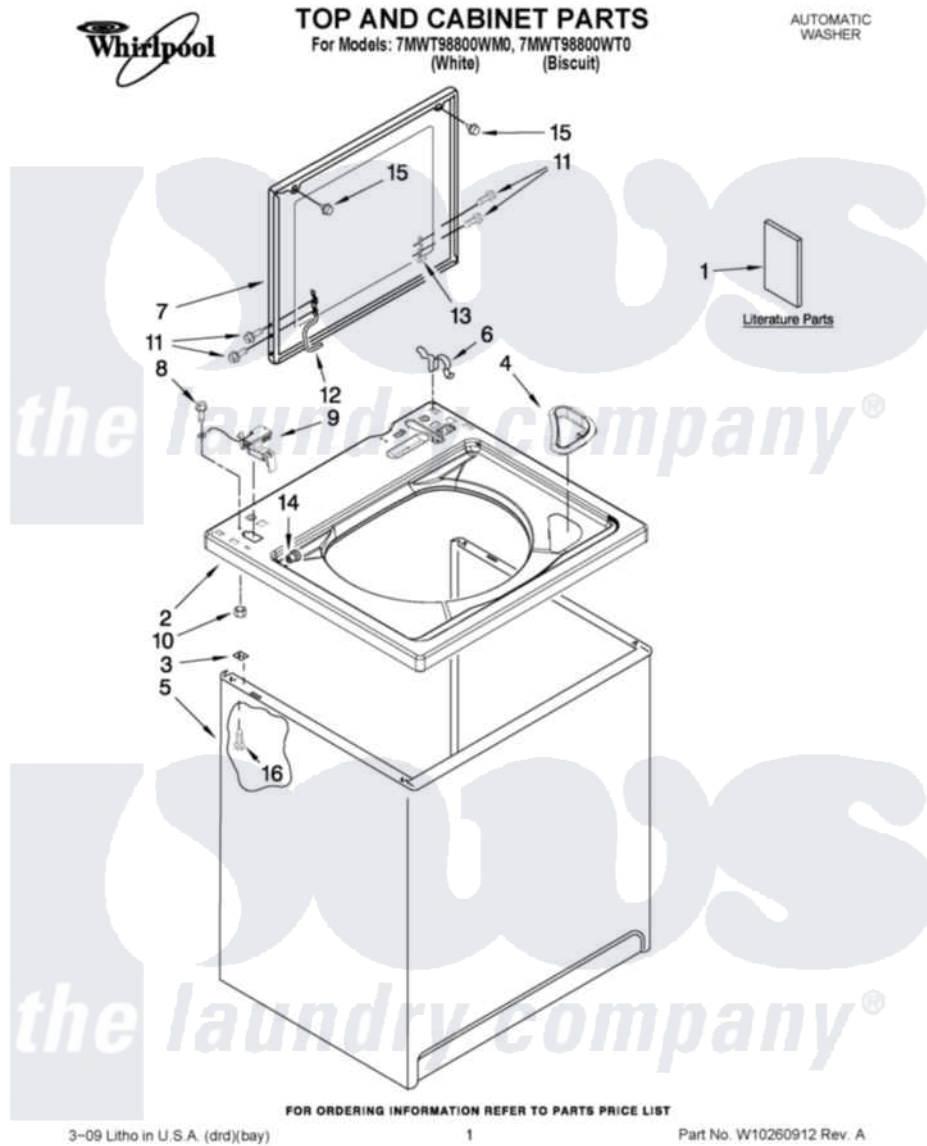

# Whirlpool 7MWT98800WT0 01 - TOP AND CABINET PARTS

Whirlpool Residential Whirlpool 7MWT98800WT0 Washer Parts Parts Diagram 01 - TOP AND CABINET PARTS  
 Click on the part number to view part

Item	Original Part Number	Replaced By	Status	Part Description
1	W10155455		Not Available	Installation Instructions
"	W10245379		Not Available	FEATURE SHEET
"	W10245230		Not Available	Energy Guide (Mexico)
"	W10213638		Not Available	Use & Care Guide
"	W10224331		Not Available	Wiring Diagram
2	<a href="#">W10194572</a>			Top
"	<a href="#">W10194573</a>			Top
3	62750			Spacer, Cabinet To Top (4)
4	<a href="#">W10192089</a>			Dispenser, Bleach
5	<a href="#">63424</a>			Cabinet
"	<a href="#">3954357</a>			Cabinet
6	<a href="#">62780</a>			Clip, Top And Cabinet And Rear Panel
7	W10171313	<a href="#">W10193861</a>		Lid
"	W10171314	<a href="#">W10193862</a>		Lid
8	<a href="#">3351614</a>			Screw, Gearcase Cover Mounting

9	<a href="#">8318084</a>		Switch, Lid
10	8533959	<a href="#">680762</a>	Nut
11	<a href="#">W10119828</a>		Screw, Lid Hinge Mounting
12	<a href="#">W10225136</a>		Hinge 7 Pad Assembly
13	<a href="#">91770</a>		Hinge, Lid
14	<a href="#">8319539</a>		Bearing, Lid Hinge
15	<a href="#">9724509</a>		Bumper, Lid
16	<a href="#">W10165554</a>		Screw, 10-16 X 3/8