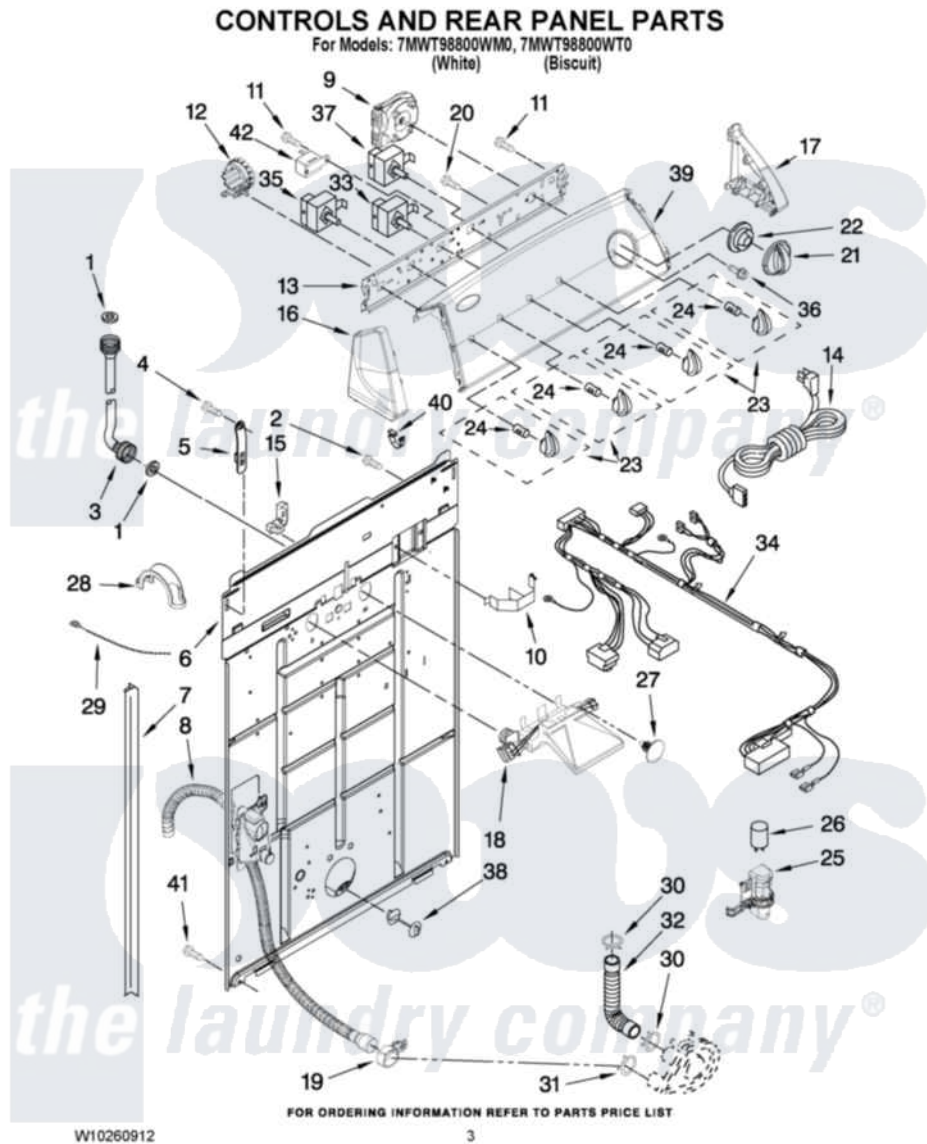

Whirlpool 7MWT98800WT0 02 - CONTROLS AND REAR PANEL PARTS

Whirlpool [Residential Whirlpool 7MWT98800WT0 Washer Parts](#) Parts Diagram 02 - CONTROLS AND REAR PANEL PARTS

[Click on the part number to view part](#)

Item	Original Part Number	Replaced By	Status	Part Description
1	W10242307	16123		Washer Inlet-Hose Miscellaneous Parts Must be Ordered Separately.
2	3351614			Screw, Gearcase Cover Mounting
3	W10194210	89503		Hose-Inlet
"	W10196191	89503		Hose-Inlet
4	9740848			Screw, Mixing Valve Mounting
5	8568314			Strap, Console
6	W10194450			Panel, Rear
7	62747			Pad, Rear Panel
8	W10189267			Drain Hose Assembly
9	8577356			Timer, Control
10	8055003			Clip, Harness And Pressure Switch
11	90767			Screw, 8A X 3/8 HeX Washer Head Tapping
12	8577844	W10339251		Switch-WL

13	8566003		Bracket, Control
14	W10115689		Cord, Power
15	3952821	285777	Relief-Str
16	8566035	8565957	Cap, End
"	8566036	8565958	Cap, End
17	8566032	8565954	Cap, End
"	8566033	8565955	Cap, End
18	W10278652		Valve, Water Inlet W/Vacuum Break
19	8541668		Clamp, Hose
20	3400073		Screw, Ground
21	8566022		Knob, Timer
"	8566025		Knob, Timer
22	8566018		Dial,
23	8565944		Knob, Control
"	8565947		Knob, Control
24	8536939		Clip, Knob
25	8318046		Clip, Capacitor
26	8572717		Capacitor, Motor Start
27	W10000080	8282566	Clip, Pine Tree
28	8577378		U-Bend, Drain Hose
29	3347868	W10339879	Tie, Cable
30	3363366	616099	Clamp
31	8317496	285655	Clamp, Hose
32	3951449	285871	Hose
33	3949180	W10168257	Switch, Rotary
34	W10224861		Harness, Wiring
35	661614		Switch, Water Temperature
36	3400818		Screw, Timer Mounting
37	3949187	W10168262	Switch, Rotary
38	8519200		Support, Rear Panel
39	W10244042		Panel, Console
"	W10244043		Panel, Console
40	8312709		Clip-Console
41	62863	3390631	Screw, 10-16 X 3/8
42	694419		Mini-Buzzer