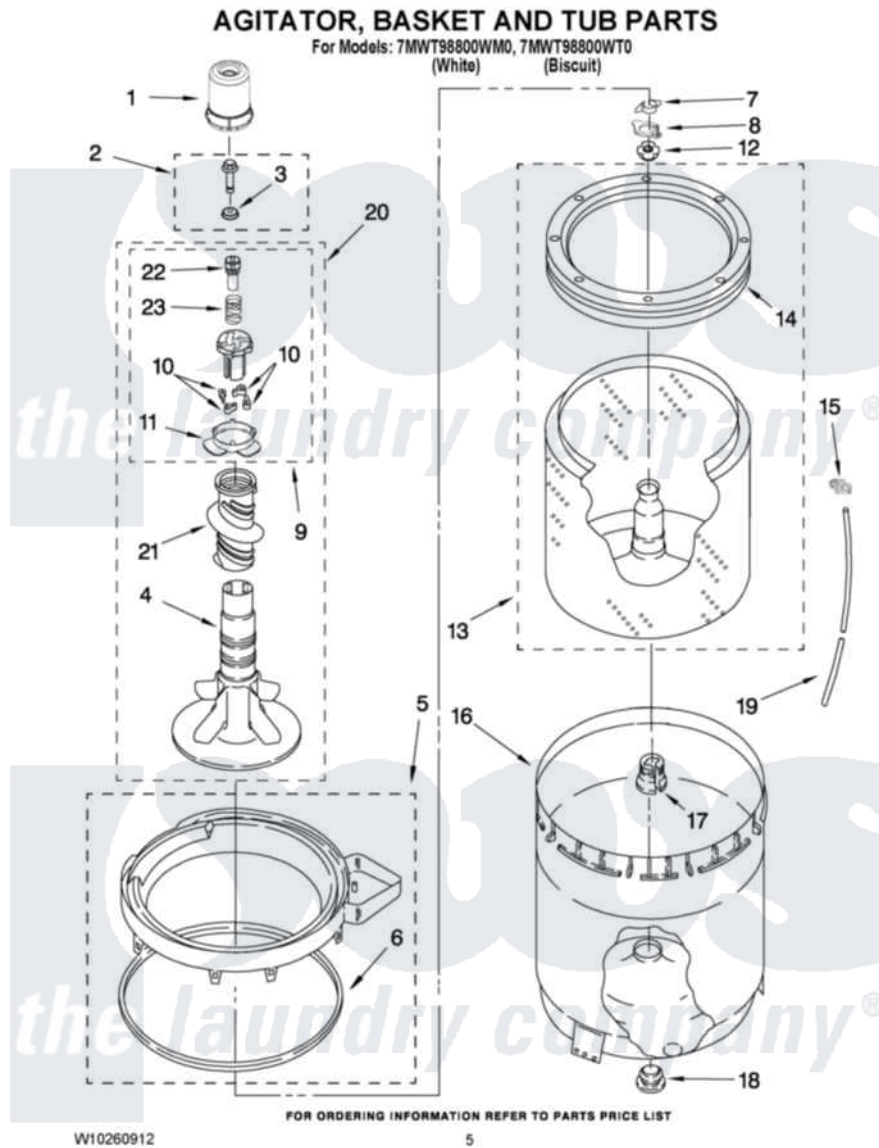

# Whirlpool 7MWT98800WT0 03 - AGITATOR, BASKET AND TUB PARTS

Whirlpool Residential Whirlpool 7MWT98800WT0 Washer Parts Parts Diagram 03 - AGITATOR, BASKET AND TUB PARTS

[Click on the part number to view part](#)

Item	Original Part Number	Replaced By	Status	Part Description
1	<a href="#">8528278</a>			Dispenser, Fabric Softener
2	<a href="#">358237</a>			Screw And Washer
3	<a href="#">3949550</a>			Washer
4	<a href="#">3947517</a>			Agitator
5	8528150	<a href="#">W10445870</a>		Ring-Tub
6	<a href="#">3976308</a>			Gasket, Tub Ring
7	<a href="#">3354845</a>			Clip, Agitator
8	<a href="#">8543666</a>			Washer, Agitator
9	<a href="#">8537433</a>			Cam, Driven
10	3366877	<a href="#">80040</a>		Dog-Agitator
11	<a href="#">8055141</a>			Bearing-Driven Cam
12	<a href="#">21366</a>			Nut, Spanner
13	8526016	<a href="#">W10389328</a>		Clothes Container, Assembly
14	<a href="#">387240</a>			Ring, Balance
15	<a href="#">2219077</a>			Clip, Pressure Switch Hose
16	<a href="#">63849</a>			Strain Relief, Power Cord

17	<a href="#">389140</a>		Tub Block, Basket Drive
18	<a href="#">383727</a>		Gasket, Centerpodt
19	3347780	<a href="#">353244</a>	Hose, Pressure Switch
20	<a href="#">8538246</a>		Agitator
21	<a href="#">3946996</a>		Auger, Agitator
22	<a href="#">8533540</a>		Retainer, Spring
23	<a href="#">3946997</a>		Spring, Compression