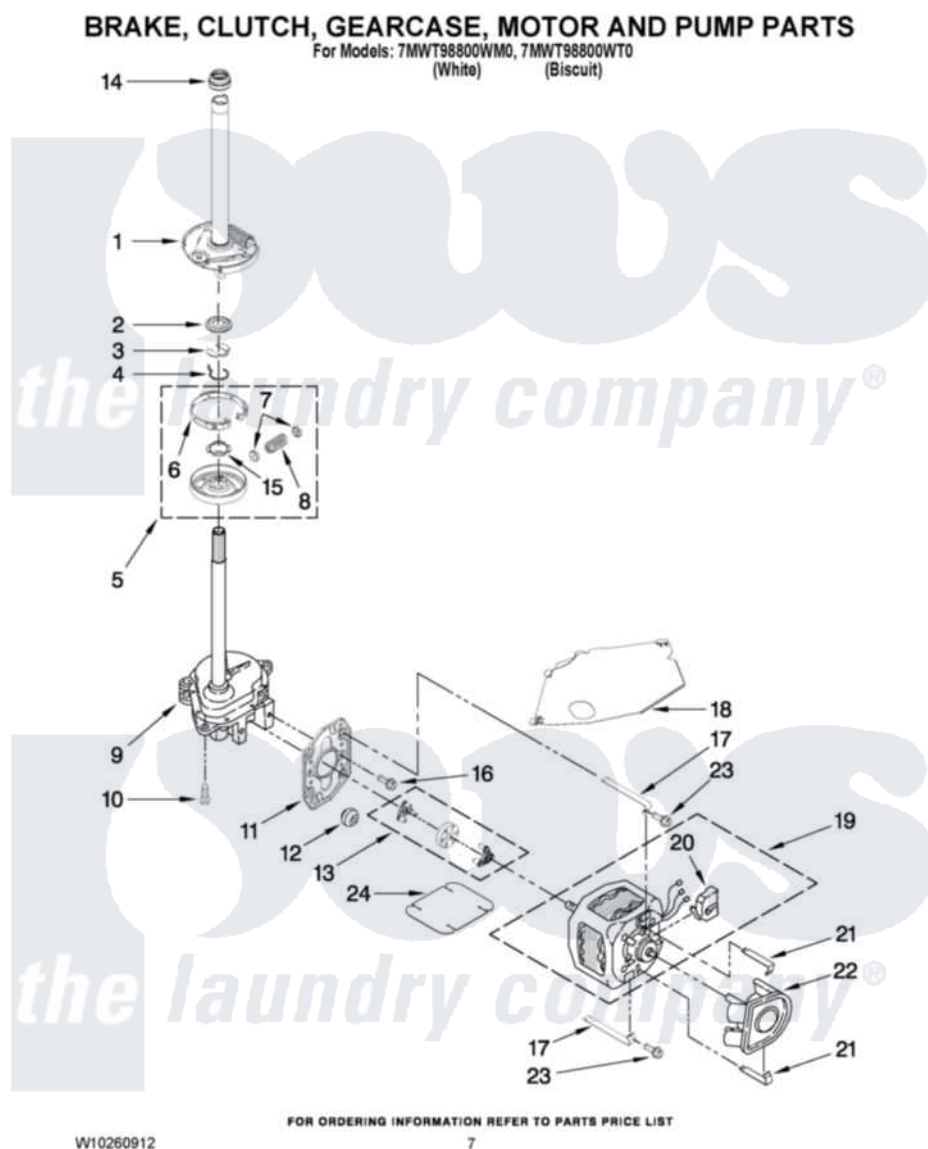

Whirlpool 7MWT98800WT0 04 - BRAKE, CLUTCH, GEARCASE, MOTOR AND PUMP PARTS

Whirlpool [Residential Whirlpool 7MWT98800WT0 Washer Parts](#) Parts Diagram 04 - BRAKE, CLUTCH, GEARCASE, MOTOR AND PUMP PARTS
Click on the part number to view part

Item	Original Part Number	Replaced By	Status	Part Description
1	388952	285792		Basketdrive
2	63292			Washer, Spin Tube Thrust
3	62697	W10080230		Ring, Spin Tube Support
4	63283	285353		Ring
5	3951311	285785		Clutch
6	3951308	285790		Lining
7	62646			Cap, Clutch Spring
8	3946792			Spring And Damper Assembly
9	8532118	3360629		Gearcase
10	3357334	3400516		Screw Anti-Rattle
11	62611			Plate, Motor Mount To Gearcase
12	62691			Grommet, Motor
13	3364003	285753A		Coupling
14	8577374			Seal, Centerpost

15	3355454		Clip, Main Drive
16	3400516		Screw Anti-Rattle
17	W10086010		Retainer, Motor
18	3362089		Shield, Tub To Motor
19	8528157	661600	Motor, Main Drive
20	3952056		Switch, Main Drive Motor
21	8546127		Retainer, Pump
22	3363394		Pump
23	3387485	273556	Screw, 10-16 X 5/8
24	3946532		Shield, Motor