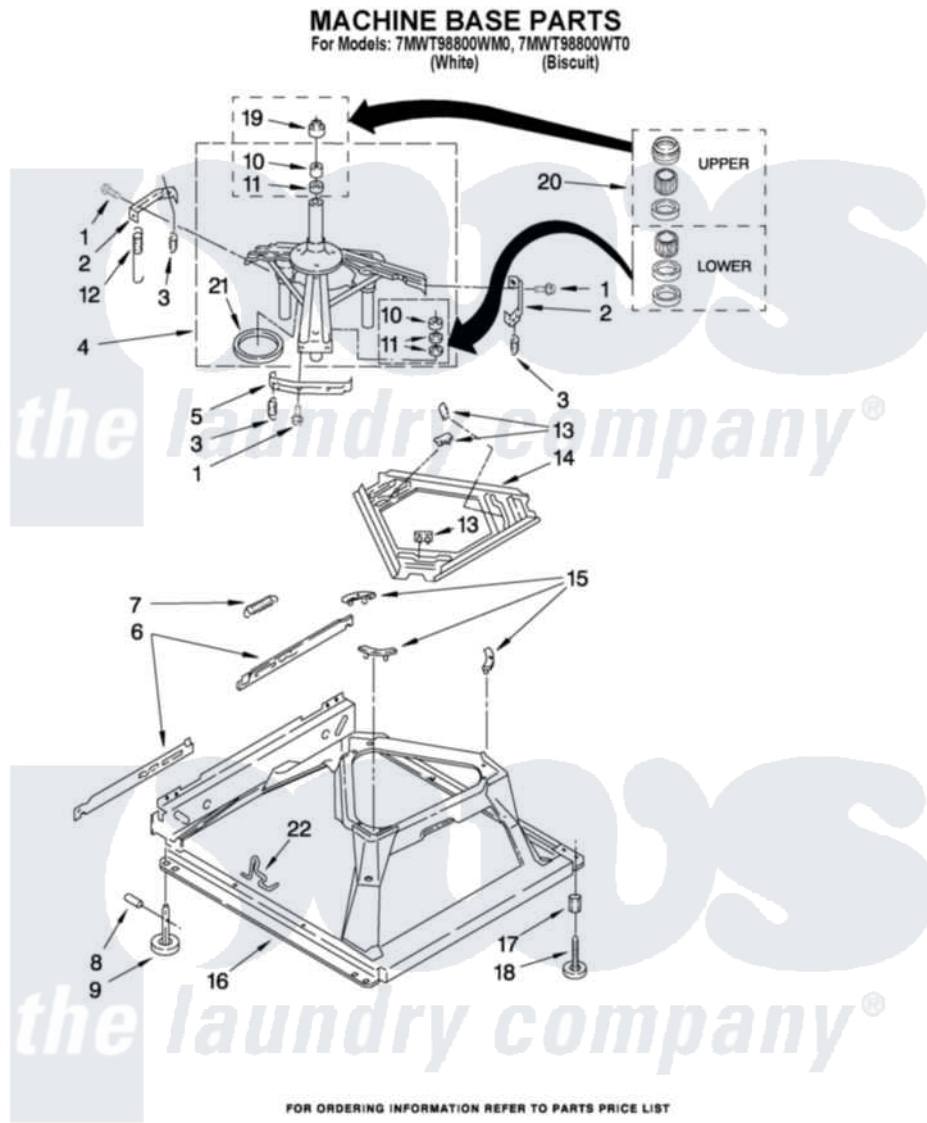

# Whirlpool 7MWT98800WT0 05 - MACHINE BASE PARTS

Whirlpool [Residential Whirlpool 7MWT98800WT0 Washer Parts](#) Parts Diagram 05 - MACHINE BASE PARTS  
Click on the part number to view part

Item	Original Part Number	Replaced By	Status	Part Description
1	<a href="#">3400076</a>			Screw, Bracket Mounting
2	<a href="#">64067</a>			Bracket, Spring Outer
3	<a href="#">63907</a>			Spring, Suspension
4	8575214	<a href="#">280184</a>		Support
5	<a href="#">64065</a>			Bracket, Spring Outer
6	<a href="#">63466</a>			Link, Leveling Mechanism
7	62597	<a href="#">8316845</a>		Spring
8	<a href="#">62837</a>			Pin, Knurled
9	62596	<a href="#">285244</a>		Feet-Leveling
10	<a href="#">8546455</a>			Bearing, Centerpost
11	357409	<a href="#">359449</a>		Seal, Agitator Shaft
12	388492	<a href="#">W10250667</a>		Spring, Counterweight
13	62568	<a href="#">285219</a>		Pad
14	<a href="#">3946509</a>			Plate, Suspension
15	3363660	<a href="#">285744</a>		Pad
16	3946512	<a href="#">285771</a>		Base

17	<a href="#">3359452</a>	Nut, Lock
18	<a href="#">W10001130</a>	Foot, Leveling
19	<a href="#">8577376</a>	Seal, Centerpost
20	<a href="#">285203</a>	Centerpost Bearing Kit
21	<a href="#">63134</a>	Ring, Sound Deadening
22	<a href="#">W10145155</a>	Retainer, Suspension Spring