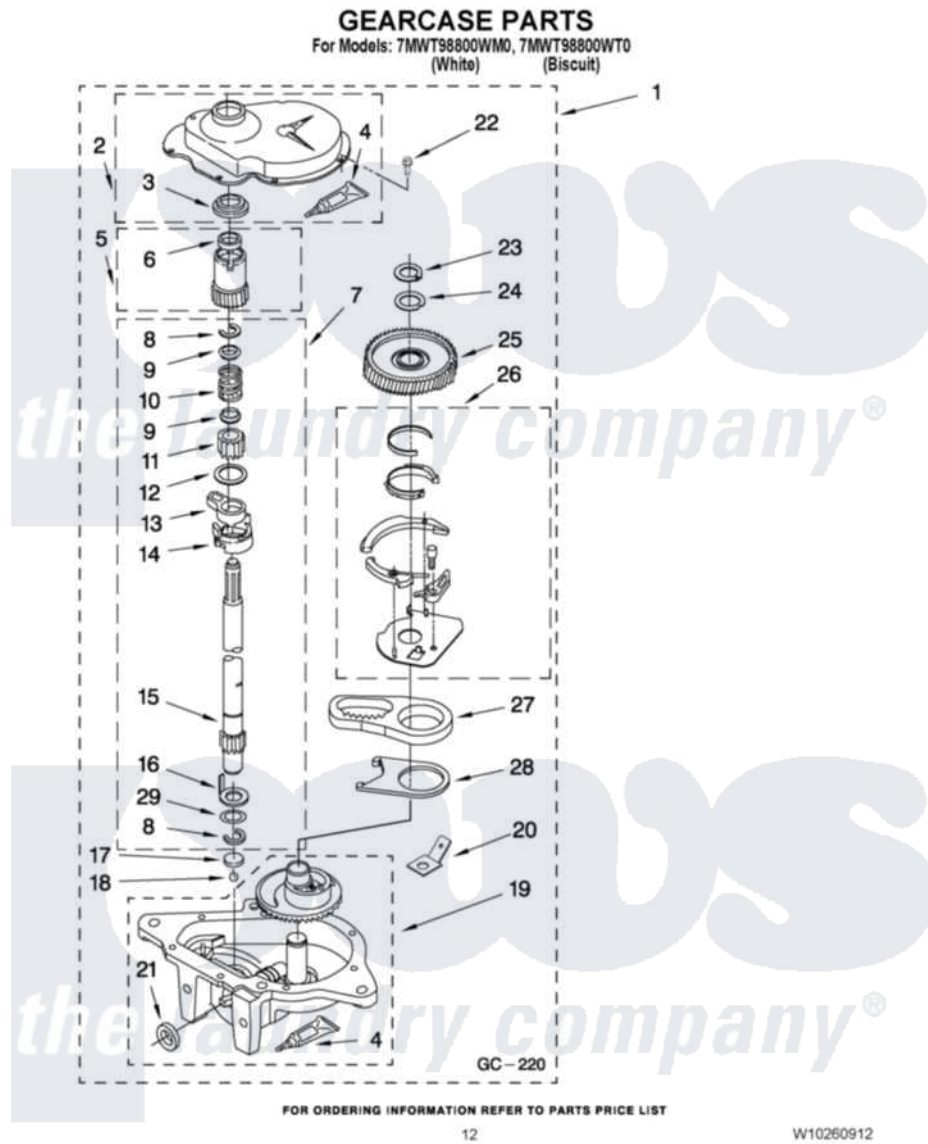

Whirlpool 7MWT98800WT0 08 - GEARCASE PARTS

Whirlpool [Residential Whirlpool 7MWT98800WT0 Washer Parts](#) Parts Diagram 08 - GEARCASE PARTS
Click on the part number to view part

Item	Original Part Number	Replaced By	Status	Part Description
1	8532118	3360629		Gearcase
2	285202			Cover, Gearcase
3	3349985			Seal, Gearcase Cover
4	285195			Sealer Sealer, Gasket
5	63320	285362		Gear and Pinion
6	356427			Seal, Spin Pinion
7	389387			Shaft, Agitator
8	90369		Not Available	Ring, Retaining (2)
9	62677			Retainer, Spring
10	62676			Spring, Agitator
11	63273	285509		Shaft, Agitator
12	62619			Washer, Agitator Gear
13	62580	285206		Cam-Agitator
14	62581	285206		Cam-Agitator
15	285509			Shaft, Agitator
16	62618			Washer, Cam Thrust

17	16018	285205	Bearing
18	85529	285205	Bearing
19	389230	285515	Gearcase
20	3949116	Not Available	BLOCK TAB, TERMINAL
21	285352		Seal Kit, Thrust Plug
22	3351614		Screw, Gearcase Cover Mounting
23	3362552	285765	Ring-Retrn
24	285735	285766	Washer Kit, Thrust
25	62570	285362	Gear and Pinon
26	388253	999516	Shelf-Glas
27	3349296	8546456	Rack, Connecting
28	62621		Actuator, Shift
29	388815		Washer, Intermediate 1 3976263 Miscellaneous Parts Bag 2 3976300 Washer, Inlet Hose 3 3366913 Clamp, Hose