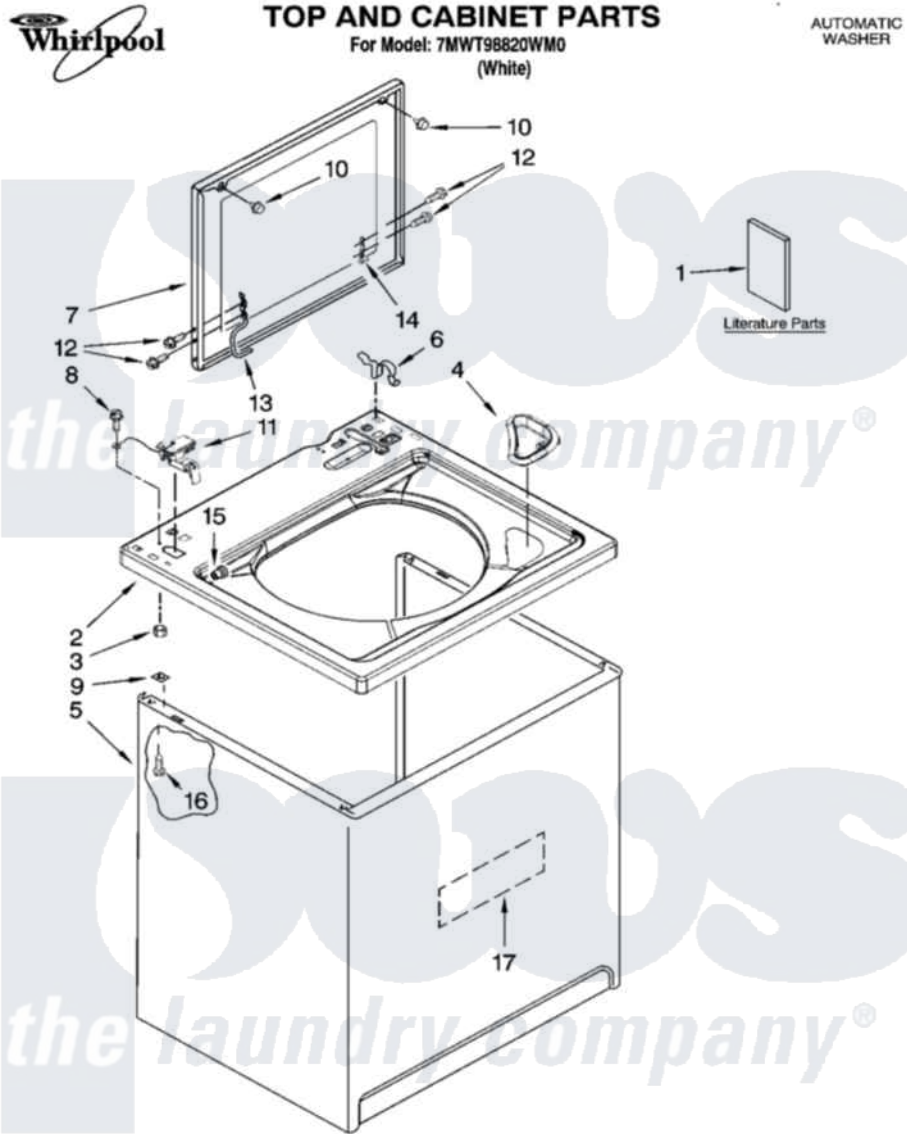

Whirlpool 7MWT98820WM0 01 - TOP AND CABINET PARTS

02-09 Litho In U.S.A. (drd) (eeb)

1

Part No. W10257054 Rev. A

Whirlpool [Residential Whirlpool 7MWT98820WM0 Washer Parts](#) Parts Diagram 01 - TOP AND CABINET PARTS
 Click on the part number to view part

Item	Original Part Number	Replaced By	Status	Part Description
1	W10155455		Not Available	Installation Instructions
"	W10245375		Not Available	Feature Sheet
"	W10213638		Not Available	Use & Care Guide
"	W10245230		Not Available	Energy Guide (Mexico)
"	W10151498		Not Available	Wiring Diagram
2	W10194572			Top
3	8533959	680762		Nut
4	W10192089			Dispenser, Bleach
5	63424			Cabinet
6	62780			Clip, Top And Cabinet And Rear Panel
7	W10171313	W10193861		Lid
8	3351614			Screw, Gearcase Cover Mounting
9	62750			Spacer, Cabinet To Top (4)
10	9724509			Bumper, Lid
11	8318084			Switch, Lid

12	W10119828	Screw, Lid Hinge Mounting
13	W10225136	Hinge 7 Pad Assembly
14	91770	Hinge, Lid
15	8319539	Bearing, Lid Hinge
16	W10165554	Screw, 10-16 X 3/8
17	W10177046	Cabinet - Damper, Sound