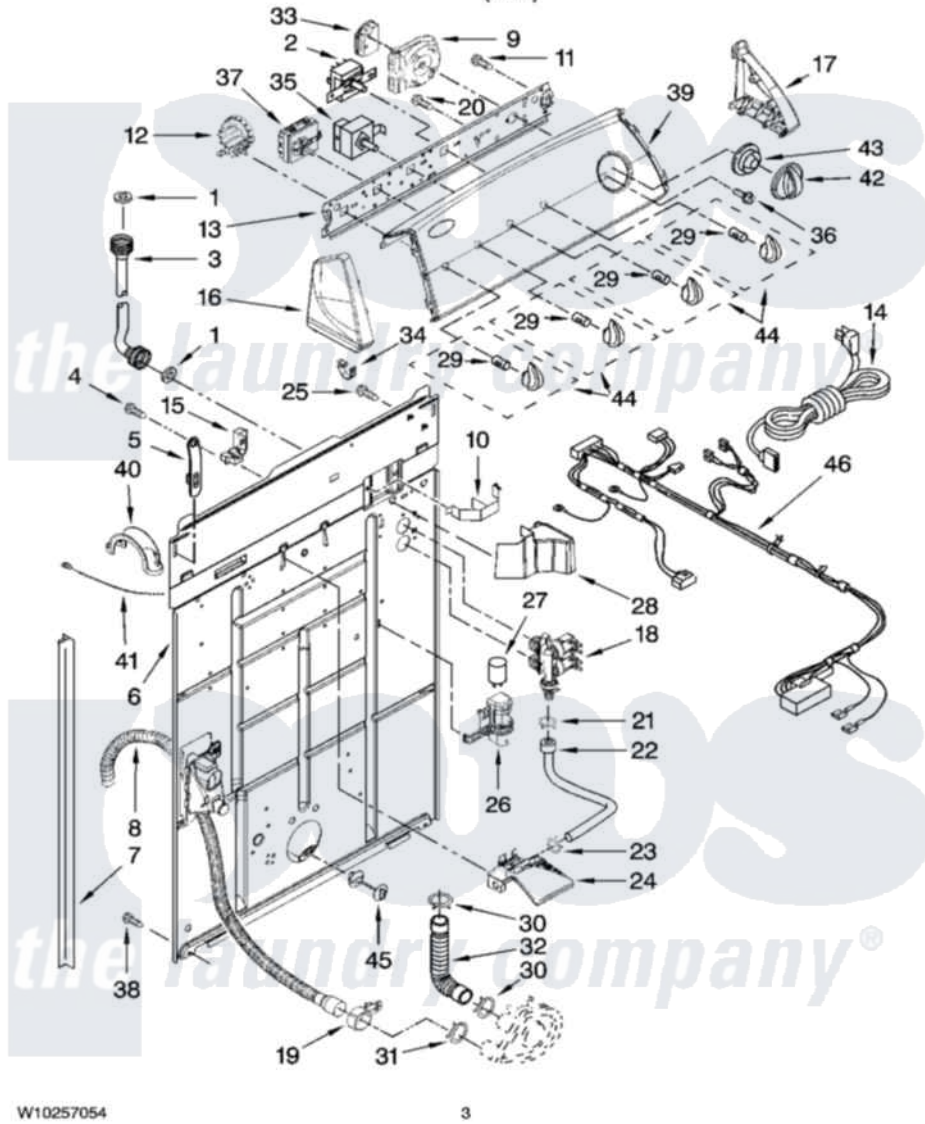

Whirlpool 7MWT98820WM0 02 - CONTROLS AND REAR PANEL PARTS

CONTROLS AND REAR PANEL PARTS

For Model: 7MWT98820WM0
(White)

W10257054

3

Whirlpool [Residential Whirlpool 7MWT98820WM0 Washer Parts](#) Parts Diagram 02 - CONTROLS AND REAR PANEL PARTS

[Click on the part number to view part](#)

Item	Original Part Number	Replaced By	Status	Part Description
1	W10242307	16123		Washer Inlet-Hose Miscellaneous Parts Must be Ordered Separately.
2	8578537			Switch, Rotary
3	W10194210	89503		Hose-Inlet
"	W10196191	89503		Hose-Inlet
4	9740848			Screw, Mixing Valve Mounting
5	8568314			Strap, Console
6	W10194449			Panel, Rear
7	62747			Pad, Rear Panel
8	W10189267			Drain Hose Assembly
9	8577787			Timer, Control
10	8055003			Clip, Harness And Pressure Switch
11	90767			Screw, 8A X 3/8 HeX Washer Head Tapping
12	8577843	W10337781		Switch-WL

13	8566003		Bracket, Control
14	W10115689		Cord, Power
15	3952821	285777	Relief-Str
16	8566035	8565957	Cap, End
17	8566032	8565954	Cap, End
18	3979347	3979346	Valve, Water Inlet And Thermistor Assembly
19	8541668		Clamp, Hose
20	3400073		Screw, Ground
21	301958	596669	Clamp, Manifold
22	W10190501		Hose, Vacuum Break
23	370450	596669	Clamp, Manifold
24	W10190514		Break, Vacuum
25	3351614		Screw, Gearcase Cover Mounting
26	8318046		Clip, Capacitor
27	8572717		Capacitor, Motor Start
28	8314879		Shield, Inlet Valve
29	8536939		Clip, Knob
30	3363366	616099	Clamp
31	8317496	285655	Clamp, Hose
32	3951449	285871	Hose
33	8578411		Circuit Board, Agitation Delay
34	8312709		Clip-Console
35	3949187	W10168262	Switch, Rotary
36	3400818		Screw, Timer Mounting
37	W10184148		Switch, Water Temperature
38	62863	3390631	Screw, 10-16 X 3/8
39	W10244044		Panel, Console
40	8577378		U-Bend, Drain Hose
41	3347868	W10339879	Tie, Cable
42	8566022		Knob, Timer
43	8566018		Dial,
44	8565944		Knob, Control
45	8519200		Support, Rear Panel
46	W10152823		Harness, Wiring