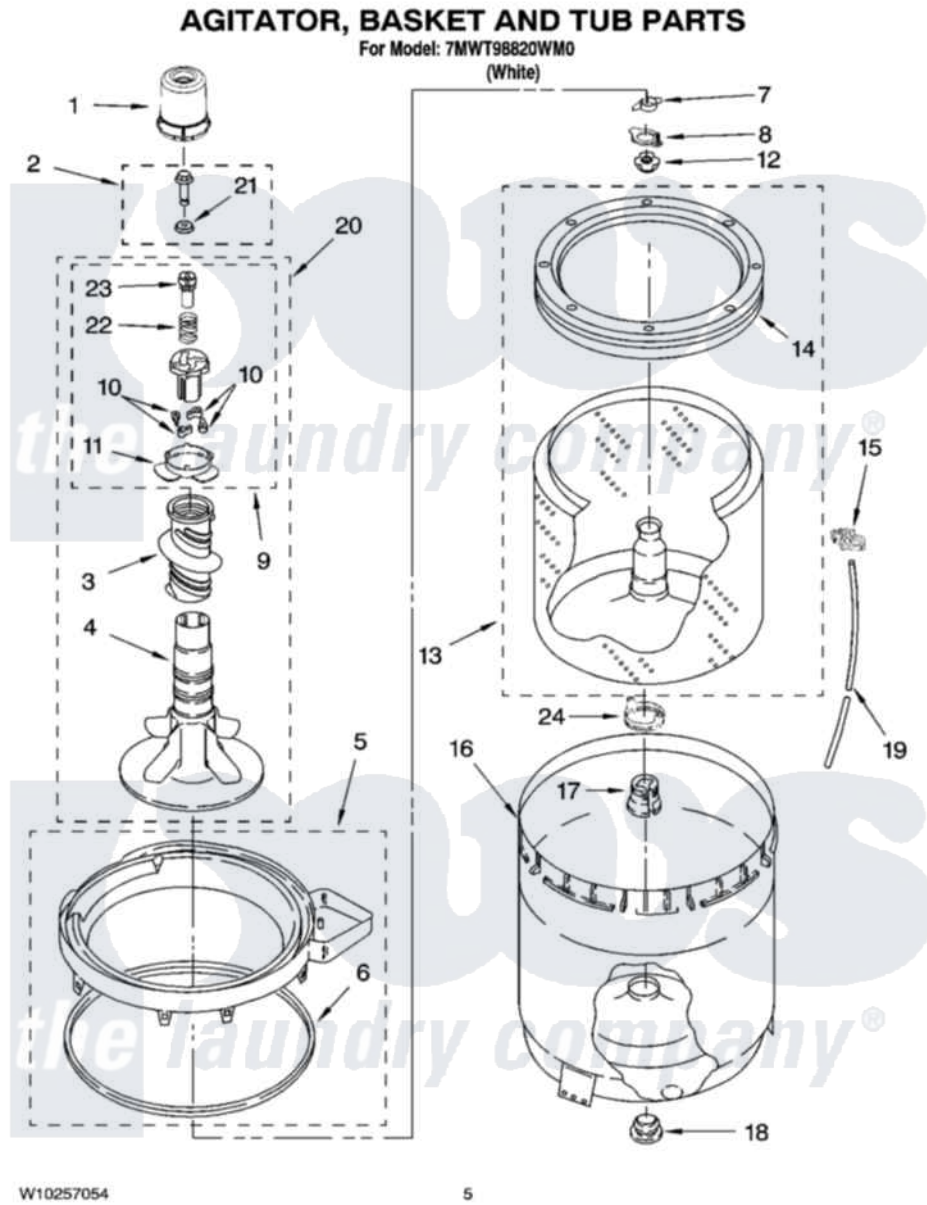

Whirlpool 7MWT98820WM0 03 - AGITATOR, BASKET AND TUB PARTS

Whirlpool Residential Whirlpool 7MWT98820WM0 Washer Parts Parts Diagram 03 - AGITATOR, BASKET AND TUB PARTS

Click on the part number to view part

Item	Original Part Number	Replaced By	Status	Part Description
1	8528278			Dispenser, Fabric Softener
2	358237			Screw And Washer
3	3946996			Auger, Agitator
4	3947517			Agitator
5	8528150	W10445870		Ring-Tub
6	3976308			Gasket, Tub Ring
7	3354845			Clip, Agitator
8	8543666			Washer, Agitator
9	8537433			Cam, Driven
10	3366877	80040		Dog-Agitator
11	8055141			Bearing-Driven Cam
12	21366			Nut, Spanner
13	8526016	W10389328		Clothes Container, Assembly
14	387240			Ring, Balance
15	2219077			Clip, Pressure Switch Hose
16	63849			Strain Relief, Power Cord

17	389140		Tub Block, Basket Drive
18	383727		Gasket, Centerpodt
19	3347780	353244	Hose, Pressure Switch
20	8538246		Agitator
21	3949550		Washer
22	3946997		Spring, Compression
23	8533540		Retainer, Spring
24	8577198		Filter, Lint