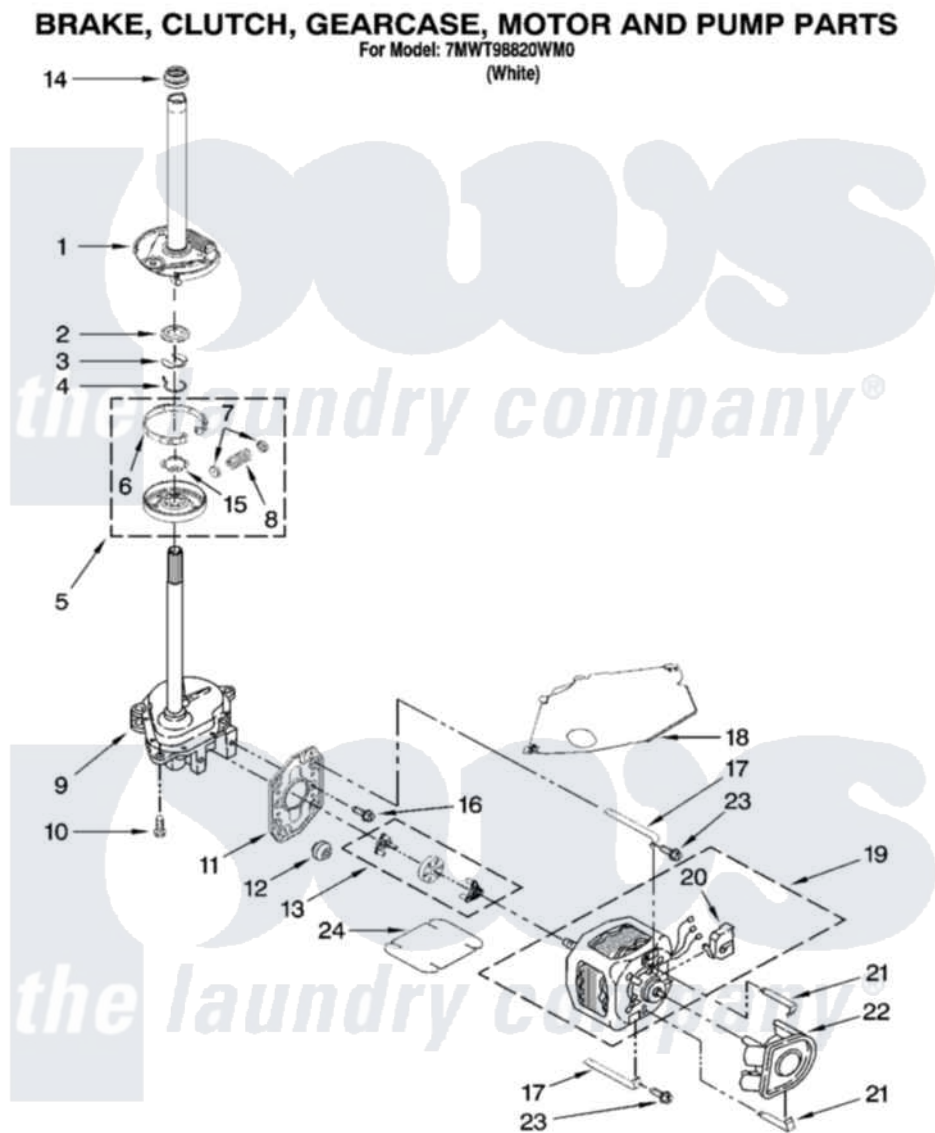

Whirlpool 7MWT98820WM0 04 - BRAKE, CLUTCH, GEARCASE, MOTOR AND PUMP PARTS

W10257054

7

Whirlpool [Residential Whirlpool 7MWT98820WM0 Washer Parts](#) Parts Diagram 04 - BRAKE, CLUTCH, GEARCASE, MOTOR AND PUMP PARTS
Click on the part number to view part

Item	Original Part Number	Replaced By	Status	Part Description
1	388952	285792		Basketdrive
2	63292			Washer, Spin Tube Thrust
3	62697	W10080230		Ring, Spin Tube Support
4	63283	285353		Ring
5	3951311	285785		Clutch
6	3951308	285790		Lining
7	62646			Cap, Clutch Spring
8	3946792			Spring And Damper Assembly
9	8532118	3360629		Gearcase
10	3357334	3400516		Screw Anti-Rattle
11	62611			Plate, Motor Mount To Gearcase
12	62691			Grommet, Motor
13	3364003	285753A		Coupling
14	8577374			Seal, Centerpost

15	3355454		Clip, Main Drive
16	3400516		Screw Anti-Rattle
17	W10086010		Retainer, Motor
18	3362089		Shield, Tub To Motor
19	8528157	661600	Motor, Main Drive
20	3952056		Switch, Main Drive Motor
21	8546127		Retainer, Pump
22	3363394		Pump
23	3387485	273556	Screw, 10-16 X 5/8
24	3946532		Shield, Motor