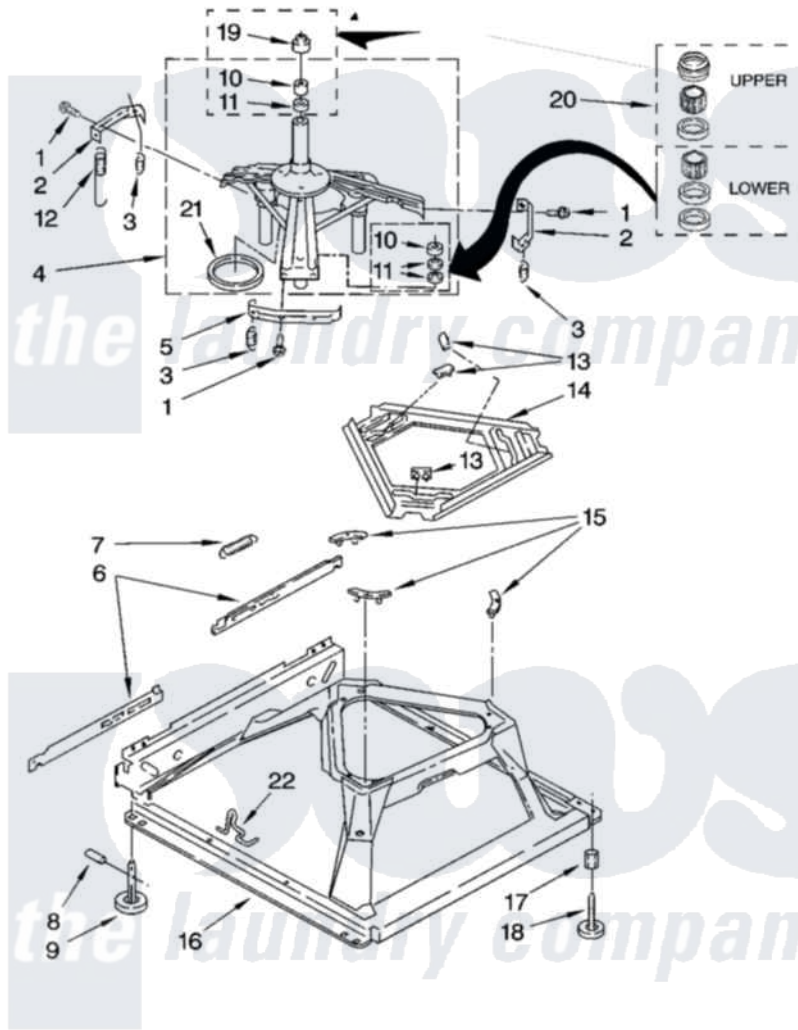

Whirlpool 7MWT98820WM0 05 - MACHINE BASE PARTS

MACHINE BASE PARTS

For Model: 7MWT98820WM0
(White)

8

W10257054

Whirlpool [Residential Whirlpool 7MWT98820WM0 Washer Parts](#) Parts Diagram 05 - MACHINE BASE PARTS
Click on the part number to view part

Item	Original Part Number	Replaced By	Status	Part Description
1	3400076			Screw, Bracket Mounting
2	64067			Bracket, Spring Outer
3	63907			Spring, Suspension
4	8575214	280184		Support
5	64065			Bracket, Spring Outer
6	63466			Link, Leveling Mechanism
7	62597	8316845		Spring
8	62837			Pin, Knurled
9	62596	285244		Feet-Leveling
10	8546455			Bearing, Centerpost
11	357409	359449		Seal, Agitator Shaft
12	388492	W10250667		Spring, Counterweight
13	62568	285219		Pad
14	3946509			Plate, Suspension
15	3363660	285744		Pad
16	3946512	285771		Base

17	3359452	Nut, Lock
18	W10001130	Foot, Leveling
19	8577376	Seal, Centerpost
20	285203	Centerpost Bearing Kit
21	63134	Ring, Sound Deadening
22	W10145155	Retainer, Suspension Spring