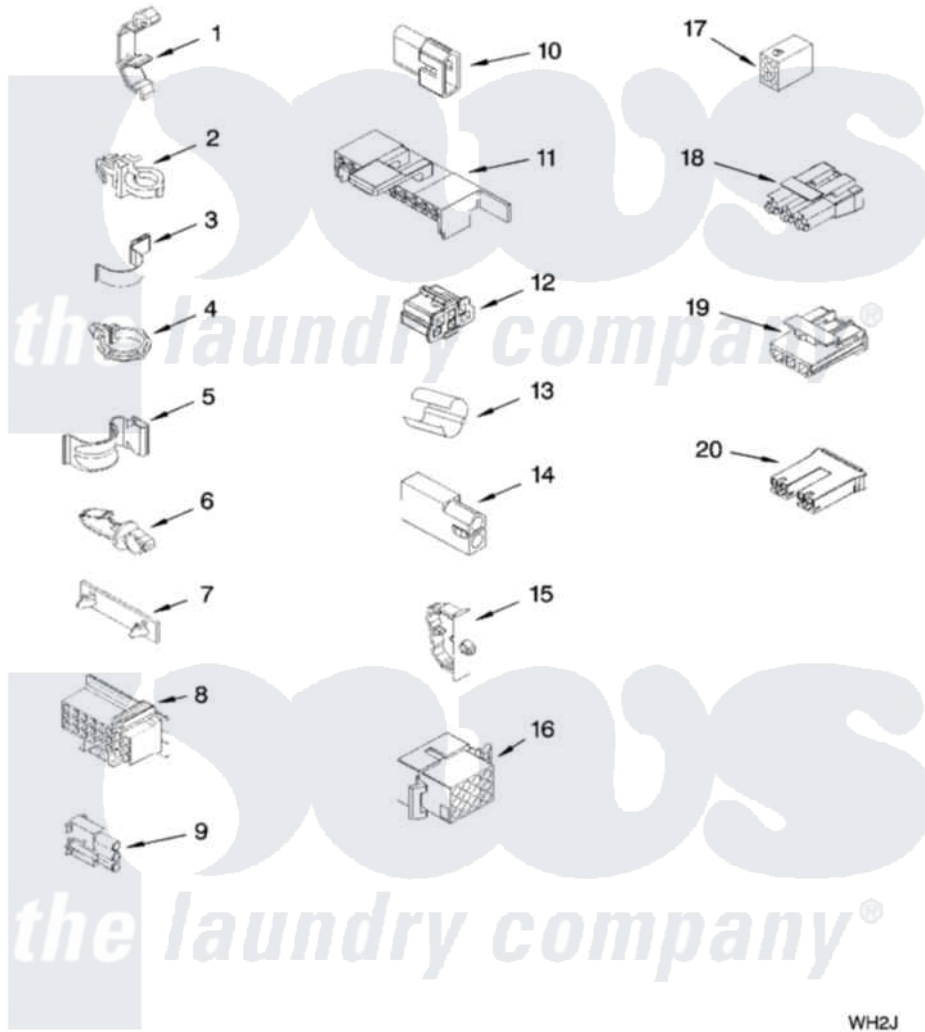

Whirlpool 7MWT98820WM0 06 - WIRING HARNESS PARTS

WIRING HARNESS PARTS

For Model: 7MWT98820WM0
(White)

W10257054

9

Whirlpool [Residential Whirlpool 7MWT98820WM0 Washer Parts](#) Parts Diagram 06 - WIRING HARNESS PARTS
Click on the part number to view part

Item	Original Part Number	Replaced By	Status	Part Description
1	3349557			Retainer, Harness
2	388498		Not Available	Clip, Harness
3	3347812	8528351		Clip
4	3352501	8559320		Restraint, Hose
5	90016			Clip, Pressure Switch Hose
6	3390496	8281256		Clip, Harness
7	389379			Retainer, Side To Feature Panel
8	3948614			Disconnect Block
"	352089			Timer, Block Disconnect
9	62889			Receptacle, Terminal
10	353424			Plug, Terminal
11	62505			Block, Disconnect
12	3347243			Block, Disconnect
13	63523			Harness, Protector
14	717252			Receptacle, Terminal
15	3352944			Clip, Harness

16	3390423		Not Available	Block, Disconnect (12-Way) (Timer) (Use Term. 94613)
17	3347730		Not Available	Receptacle, (6-Way) (Use Term. 94613)
18	3948617	2172937		Connector
19	3360056			Connector
20	3354925			Block, Connector
"	3354926			Block, Connector