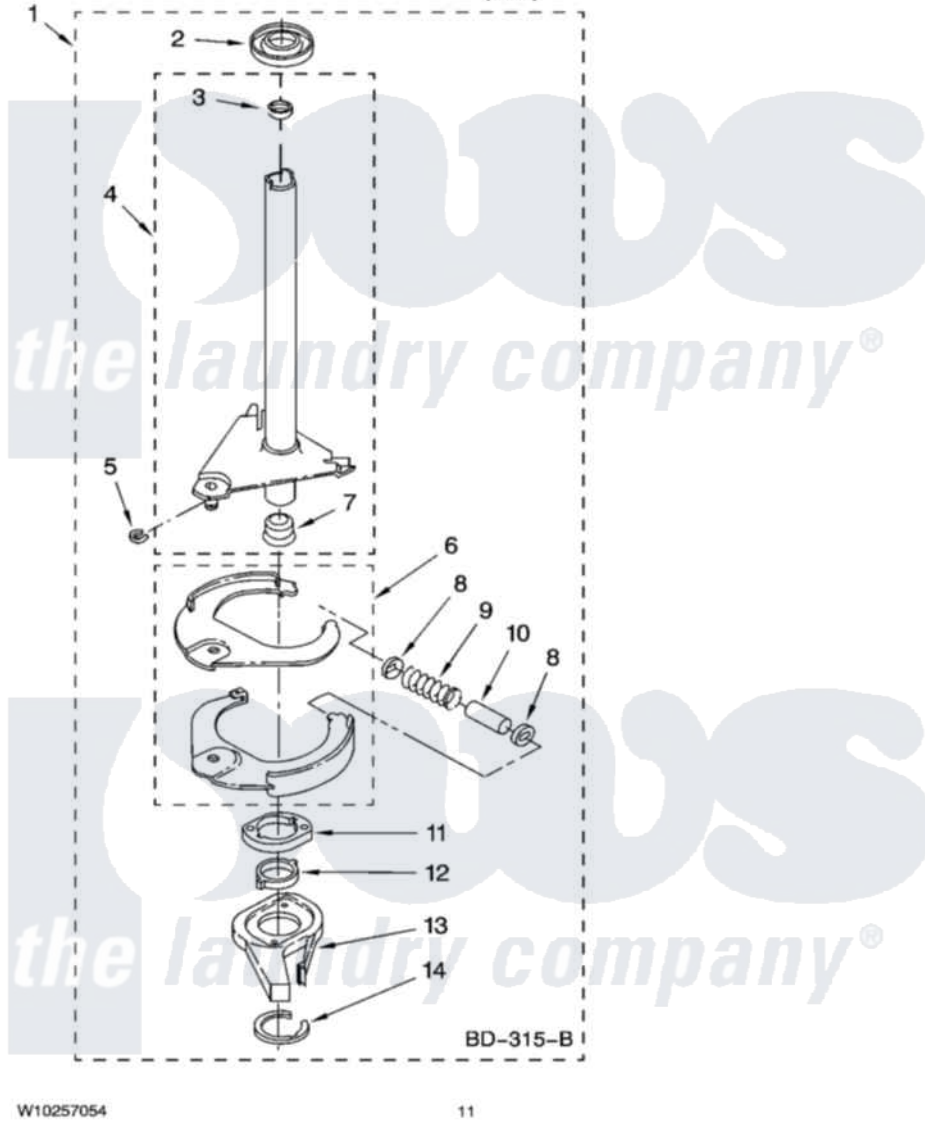

Whirlpool 7MWT98820WM0 07 - BRAKE AND DRIVE TUBE PARTS

BRAKE AND DRIVE TUBE PARTS

For Model: 7MWT98820WM0
(White)

W10257054

11

Whirlpool Residential Whirlpool 7MWT98820WM0 Washer Parts Parts Diagram 07 - BRAKE AND DRIVE TUBE PARTS
Click on the part number to view part

Item	Original Part Number	Replaced By	Status	Part Description
1	388952	285792		Basketdrive
2	62658			Ring, Thrust
3	356427			Seal, Spin Pinion
4	64027	64208		Tube-Spin
5	64035	W10083190		Ring, Retaining
6	64232	285438		Shoe-Brake
7	62703	8546462		"T" Bearing, Spin Tube
8	3353956	285658		Sleeve
9	387806		Not Available	Spring, Brake
10	3355360	285658		Sleeve
11	661516	8546461		Cam, Brake Release
12	63022			Sleeve, Cam
13	64194	285790		Lining
14	90368	W10083200		Ring, Retaining
	BLANK		Not Available	Following Parts Not Illustrated
"	285208			Lubricant