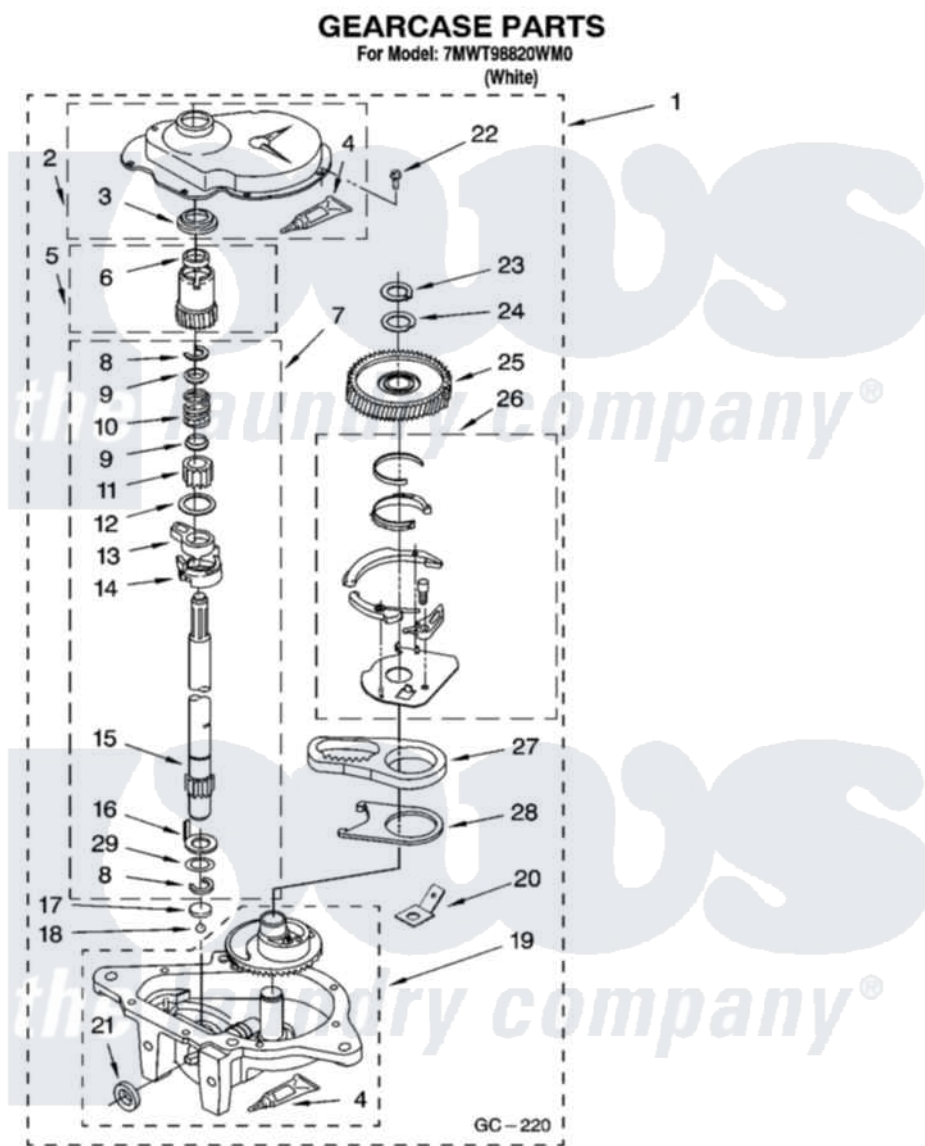

**Whirlpool 7MWT98820WM0 08 - GEARCASE PARTS, OPTIONAL PARTS
(NOT INCLUDED)**

12

W10257054

Whirlpool Residential Whirlpool 7MWT98820WM0 Washer Parts Parts Diagram 08 - GEARCASE PARTS, OPTIONAL PARTS (NOT INCLUDED)

Click on the part number to view part

Item	Original Part Number	Replaced By	Status	Part Description
1	8532118	3360629		Gearcase
2	285202			Cover, Gearcase
3	3349985			Seal, Gearcase Cover
4	285195			Sealer Sealer, Gasket
5	63320	285362		Gear and Pinion
6	356427			Seal, Spin Pinion
7	389387			Shaft, Agitator
8	90369		Not Available	Ring, Retaining (2)
9	62677			Retainer, Spring
10	62676			Spring, Agitator
11	63273	285509		Shaft, Agitator
12	62619			Washer, Agitator Gear
13	62580	285206		Cam-Agitator
14	62581	285206		Cam-Agitator
15	285509			Shaft, Agitator

16	62618		Washer, Cam Thrust
17	16018	285205	Bearing
18	85529	285205	Bearing
19	389230	285515	Gearcase
20	3949116	Not Available	BLOCK TAB, TERMINAL
21	285352		Seal Kit, Thrust Plug
22	3351614		Screw, Gearcase Cover Mounting
23	3362552	285765	Ring-Retrn
24	285735	285766	Washer Kit, Thrust
25	62570	285362	Gear and Pinon
26	388253	999516	Shelf-Glas
27	3349296	8546456	Rack, Connecting
28	62621		Actuator, Shift
29	388815		Washer, Intermediate 1 3976263 Miscellaneous Parts Bag 2 3976300 Washer, Inlet Hose 3 3366913 Clamp, Hose
	72017		Paint, Touch-Up
"	BLANK	Not Available	PAINT, PRESSURIZED SPRAY (12 oz.)
"	350938		Paint, Pressurized Spray B
"	350930		Paint, Pressurized Spray B
"	799344		Paint, Touch-Up)
"	BLANK	Not Available	OIL
"	350572		Oil
"	BLANK	Not Available	LUBRICANT
"	285208		Lubricant
"	BLANK	Not Available	SEALER
"	285195		Sealer Sealer, Gasket
"	BLANK	Not Available	ACCESSORY PARTS
"	367031		Water System Parts
"	280129	280129A	Break-Sphn
"	280130	280130A	Adapter
"	280131	40922	Hose