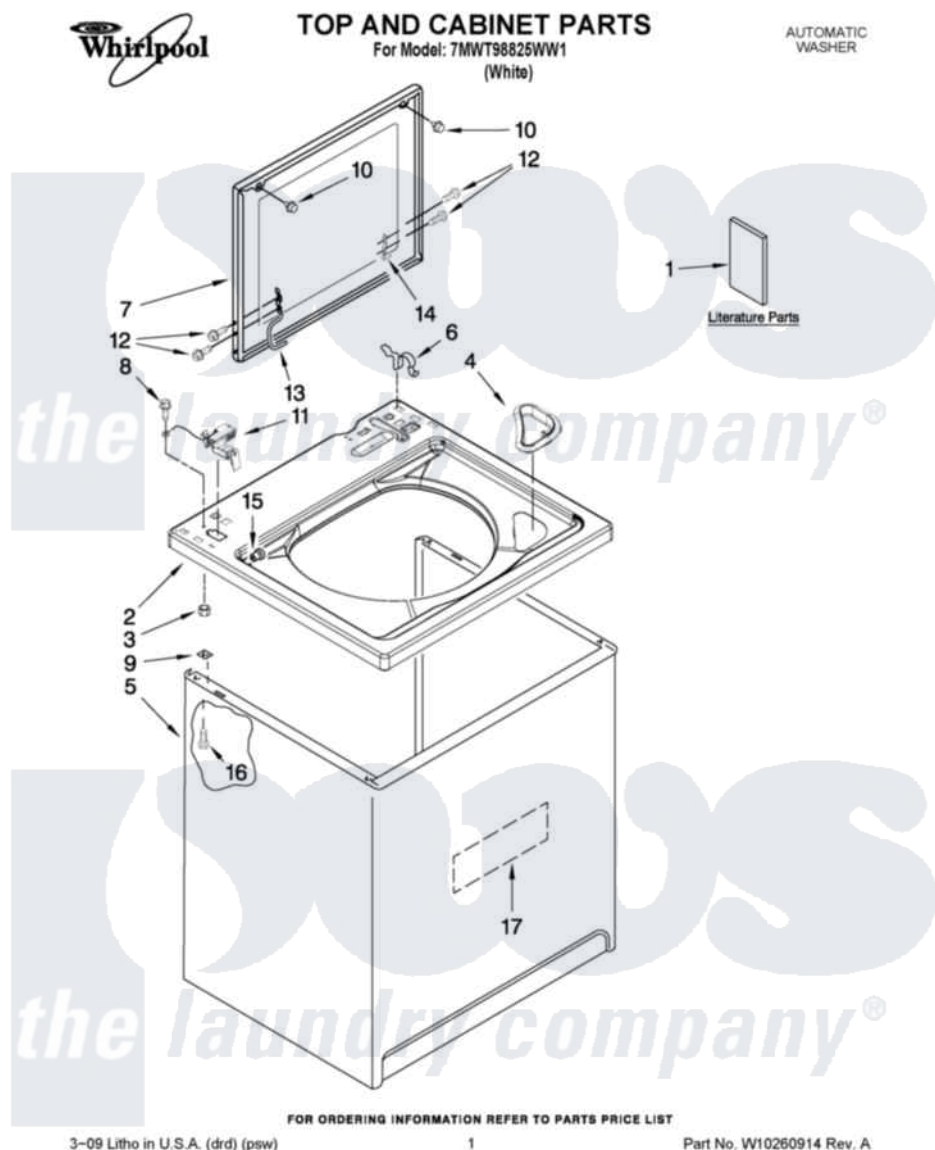

Whirlpool 7MWT98825WW1 01 - TOP AND CABINET PARTS

Whirlpool Residential Whirlpool 7MWT98825WW1 Washer Parts Parts Diagram 01 - TOP AND CABINET PARTS
Click on the part number to view part

Item	Original Part Number	Replaced By	Status	Part Description
1	W10155455		Not Available	Installation Instructions
"	W10245375		Not Available	Feature Sheet
"	W10213638		Not Available	Use & Care Guide
"	W10245230		Not Available	Energy Guide (Mexico)
"	W10213426		Not Available	Wiring Diagram
2	W10194572			Top
3	8533959	680762		Nut
4	W10192089			Dispenser, Bleach
5	63424			Cabinet
6	62780			Clip, Top And Cabinet And Rear Panel
7	W10171313	W10193861		Lid
8	3351614			Screw, Gearcase Cover Mounting
9	62750			Spacer, Cabinet To Top (4)
10	9724509			Bumper, Lid
11	8318084			Switch, Lid

12	W10119828	Screw, Lid Hinge Mounting
13	W10225136	Hinge 7 Pad Assembly
14	91770	Hinge, Lid
15	8319539	Bearing, Lid Hinge
16	W10165554	Screw, 10-16 X 3/8
17	W10177046	Cabinet - Damper, Sound