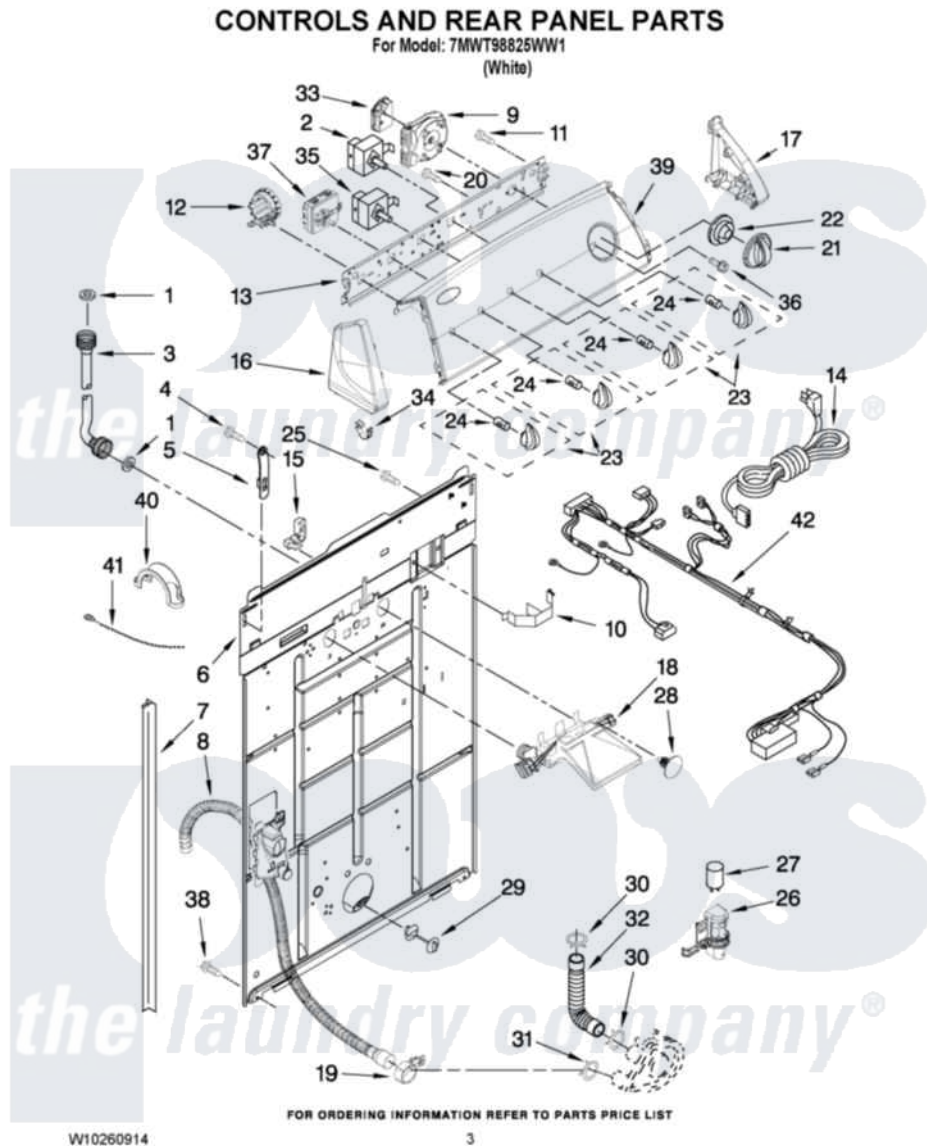

Whirlpool 7MWT98825WW1 02 - CONTROLS AND REAR PANEL PARTS

Whirlpool Residential Whirlpool 7MWT98825WW1 Washer Parts Parts Diagram 02 - CONTROLS AND REAR PANEL PARTS

Click on the part number to view part

Item	Original Part Number	Replaced By	Status	Part Description
1	W10242307	16123		Washer Inlet-Hose Miscellaneous Parts Must be Ordered Separately.
2	W10163674			Switch, Rotary
3	W10194210	89503		Hose-Inlet
"	W10196191	89503		Hose-Inlet
4	9740848			Screw, Mixing Valve Mounting
5	8568314			Strap, Console
6	W10194450			Panel, Rear
7	62747			Pad, Rear Panel
8	W10189267			Drain Hose Assembly
9	8577787			Timer, Control
10	8055003			Clip, Harness And Pressure Switch
11	90767			Screw, 8A X 3/8 HeX Washer Head Tapping
12	8577843	W10337781		Switch-WL

13	8566003		Bracket, Control
14	W10115689		Cord, Power
15	3952821	285777	Relief-Str
16	8566035	8565957	Cap, End
17	8566032	8565954	Cap, End
18	W10284557		Valve, Water Inlet W/Thermistor And Vacuum Break
19	8541668		Clamp, Hose
20	3400073		Screw, Ground
21	W10034730		Knob, Timer
22	8566018		Dial,
23	W10034380		Knob, Control
24	8536939		Clip, Knob
25	3351614		Screw, Gearcase Cover Mounting
26	8318046		Clip, Capacitor
27	8572717		Capacitor, Motor Start
28	W10000080	8282566	Clip, Pine Tree
29	8519200		Support, Rear Panel
30	3363366	616099	Clamp
31	8317496	285655	Clamp, Hose
32	3951449	285871	Hose
33	8578411		Circuit Board, Agitation Delay
34	8312709		Clip-Console
35	3949187	W10168262	Switch, Rotary
36	3400818		Screw, Timer Mounting
37	W10184148		Switch, Water Temperature
38	62863	3390631	Screw, 10-16 X 3/8
39	W10244045		Panel, Console
40	8577378		U-Bend, Drain Hose
41	3347868	W10339879	Tie, Cable
42	W10248264		Harness, Wiring