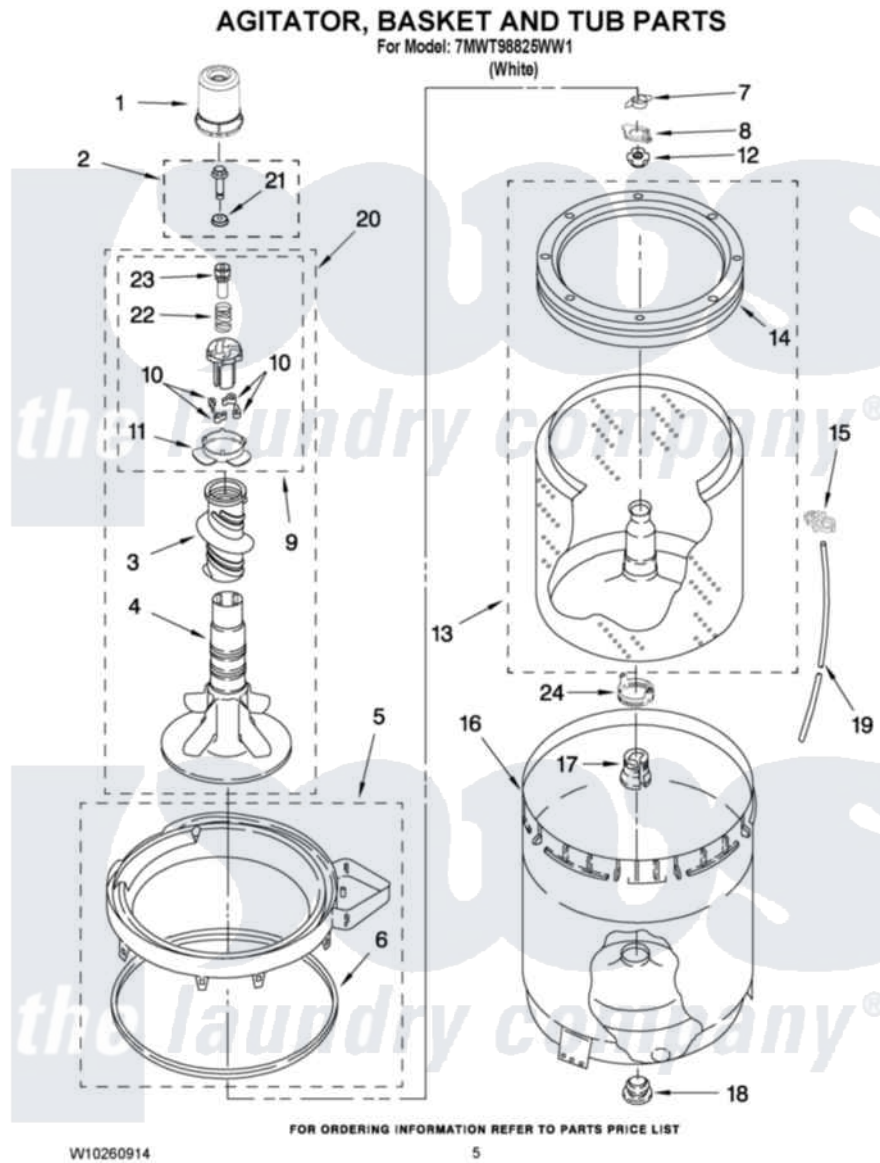

Whirlpool 7MWT98825WW1 03 - AGITATOR, BASKET AND TUB PARTS

Whirlpool [Residential Whirlpool 7MWT98825WW1 Washer Parts](#) Parts Diagram 03 - AGITATOR, BASKET AND TUB PARTS

[Click on the part number to view part](#)

Item	Original Part Number	Replaced By	Status	Part Description
1	8528278			Dispenser, Fabric Softener
2	358237			Screw And Washer
3	3946996			Auger, Agitator
4	3947517			Agitator
5	8528150	W10445870		Ring-Tub
6	3976308			Gasket, Tub Ring
7	3354845			Clip, Agitator
8	8543666			Washer, Agitator
9	8537433			Cam, Driven
10	3366877	80040		Dog-Agitator
11	8055141			Bearing-Driven Cam
12	21366			Nut, Spanner
13	8526016	W10389328		Clothes Container, Assembly
14	387240			Ring, Balance
15	2219077			Clip, Pressure Switch Hose
16	63849			Strain Relief, Power Cord

17	389140		Tub Block, Basket Drive
18	383727		Gasket, Centerpodt
19	3347780	353244	Hose, Pressure Switch
20	8538246		Agitator
21	3949550		Washer
22	3946997		Spring, Compression
23	8533540		Retainer, Spring
24	8577198		Filter, Lint