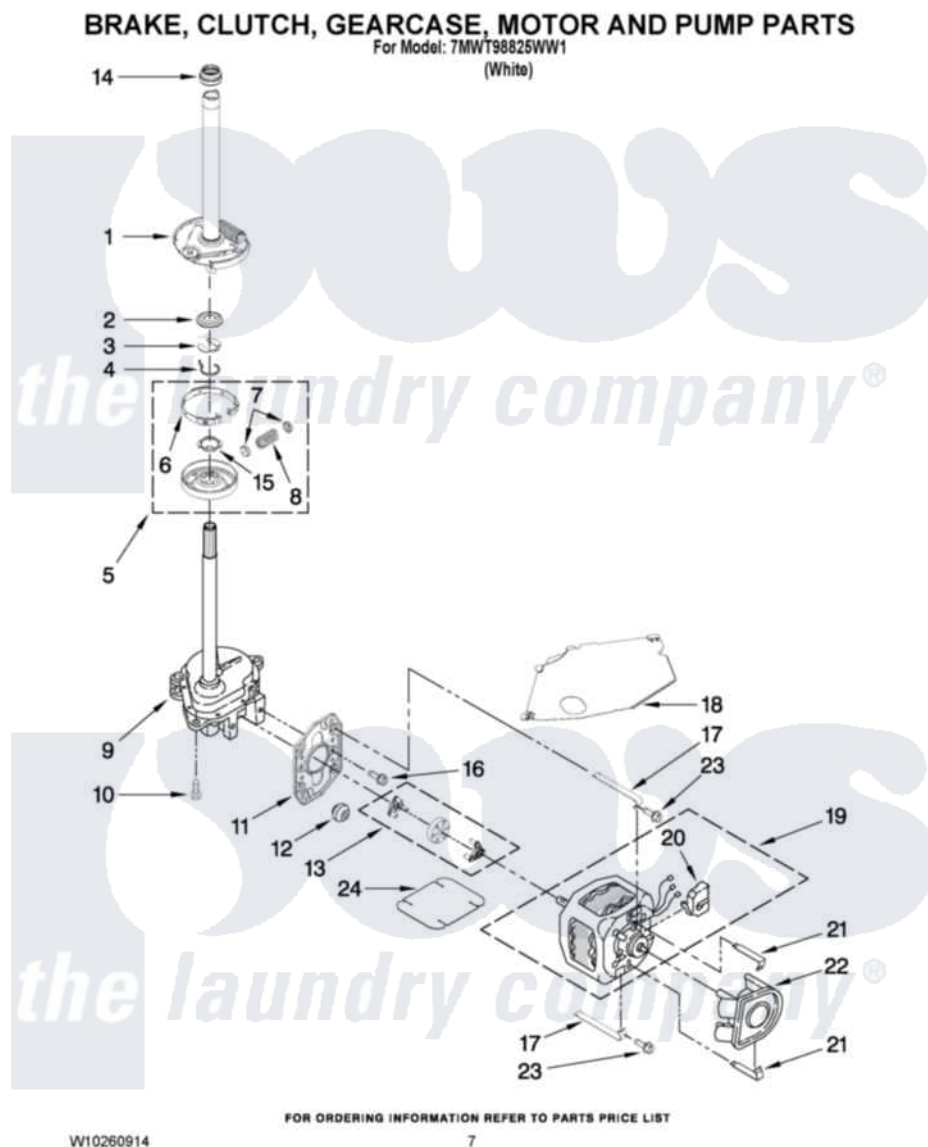

Whirlpool 7MWT98825WW1 04 - BRAKE, CLUTCH, GEARCASE, MOTOR AND PUMP PARTS

Whirlpool [Residential Whirlpool 7MWT98825WW1 Washer Parts](#) Parts Diagram 04 - BRAKE, CLUTCH, GEARCASE, MOTOR AND PUMP PARTS
Click on the part number to view part

Item	Original Part Number	Replaced By	Status	Part Description
1	388952	285792		Basketdrive
2	63292			Washer, Spin Tube Thrust
3	62697	W10080230		Ring, Spin Tube Support
4	63283	285353		Ring
5	3951311	285785		Clutch
6	3951308	285790		Lining
7	62646			Cap, Clutch Spring
8	3946792			Spring And Damper Assembly
9	8532118	3360629		Gearcase
10	3357334	3400516		Screw Anti-Rattle
11	62611			Plate, Motor Mount To Gearcase
12	62691			Grommet, Motor
13	3364003	285753A		Coupling
14	8577374			Seal, Centerpost

15	3355454		Clip, Main Drive
16	3400516		Screw Anti-Rattle
17	W10086010		Retainer, Motor
18	3362089		Shield, Tub To Motor
19	8528157	661600	Motor, Main Drive
20	3952056		Switch, Main Drive Motor
21	8546127		Retainer, Pump
22	3363394		Pump
23	3387485	273556	Screw, 10-16 X 5/8
24	3946532		Shield, Motor