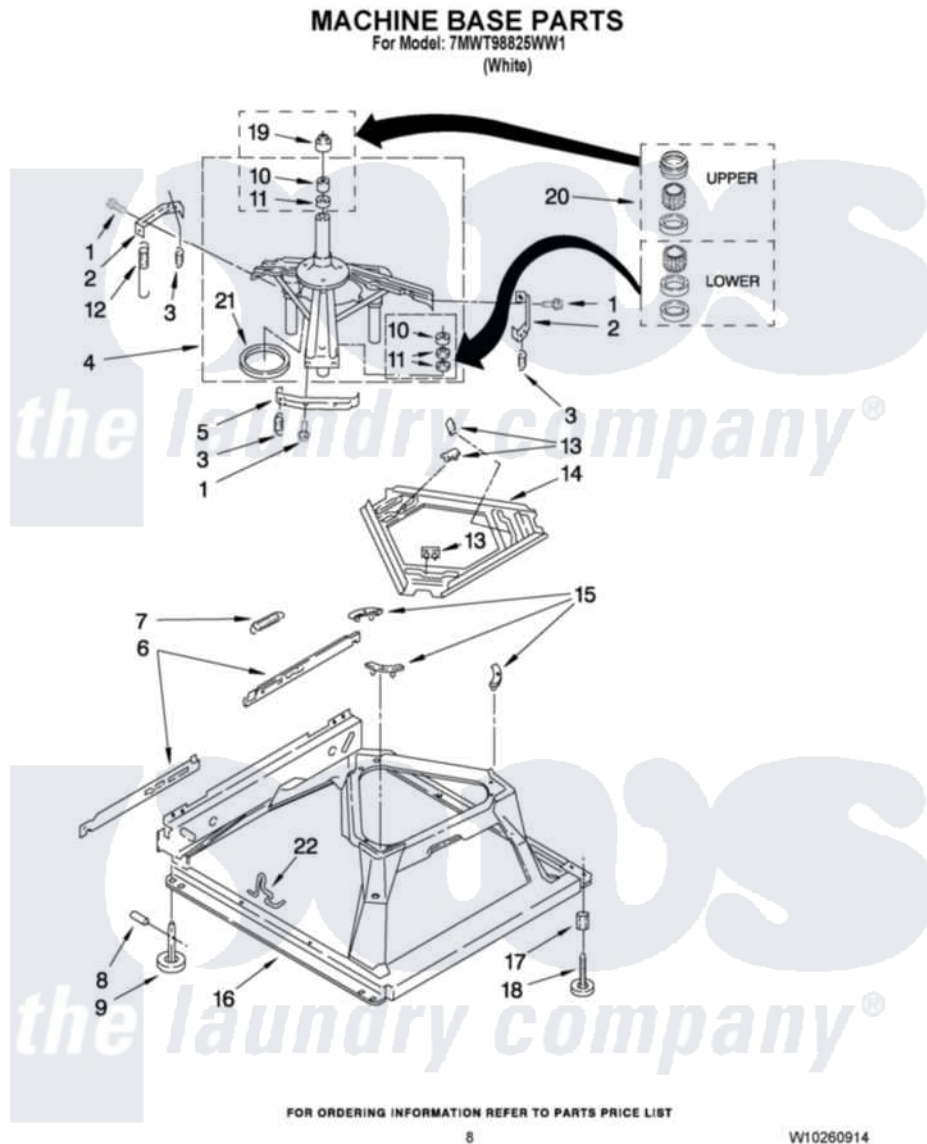

# Whirlpool 7MWT98825WW1 05 - MACHINE BASE PARTS

Whirlpool [Residential Whirlpool 7MWT98825WW1 Washer Parts](#) Parts Diagram 05 - MACHINE BASE PARTS  
Click on the part number to view part

Item	Original Part Number	Replaced By	Status	Part Description
1	<a href="#">3400076</a>			Screw, Bracket Mounting
2	<a href="#">64067</a>			Bracket, Spring Outer
3	<a href="#">63907</a>			Spring, Suspension
4	8575214	<a href="#">280184</a>		Support
5	<a href="#">64065</a>			Bracket, Spring Outer
6	<a href="#">63466</a>			Link, Leveling Mechanism
7	62597	<a href="#">8316845</a>		Spring
8	<a href="#">62837</a>			Pin, Knurled
9	62596	<a href="#">285244</a>		Feet-Leveling
10	<a href="#">8546455</a>			Bearing, Centerpost
11	357409	<a href="#">359449</a>		Seal, Agitator Shaft
12	388492	<a href="#">W10250667</a>		Spring, Counterweight
13	62568	<a href="#">285219</a>		Pad
14	<a href="#">3946509</a>			Plate, Suspension
15	3363660	<a href="#">285744</a>		Pad
16	3946512	<a href="#">285771</a>		Base

17	<a href="#">3359452</a>	Nut, Lock
18	<a href="#">W10001130</a>	Foot, Leveling
19	<a href="#">8577376</a>	Seal, Centerpost
20	<a href="#">285203</a>	Centerpost Bearing Kit
21	<a href="#">63134</a>	Ring, Sound Deadening
22	<a href="#">W10145155</a>	Retainer, Suspension Spring