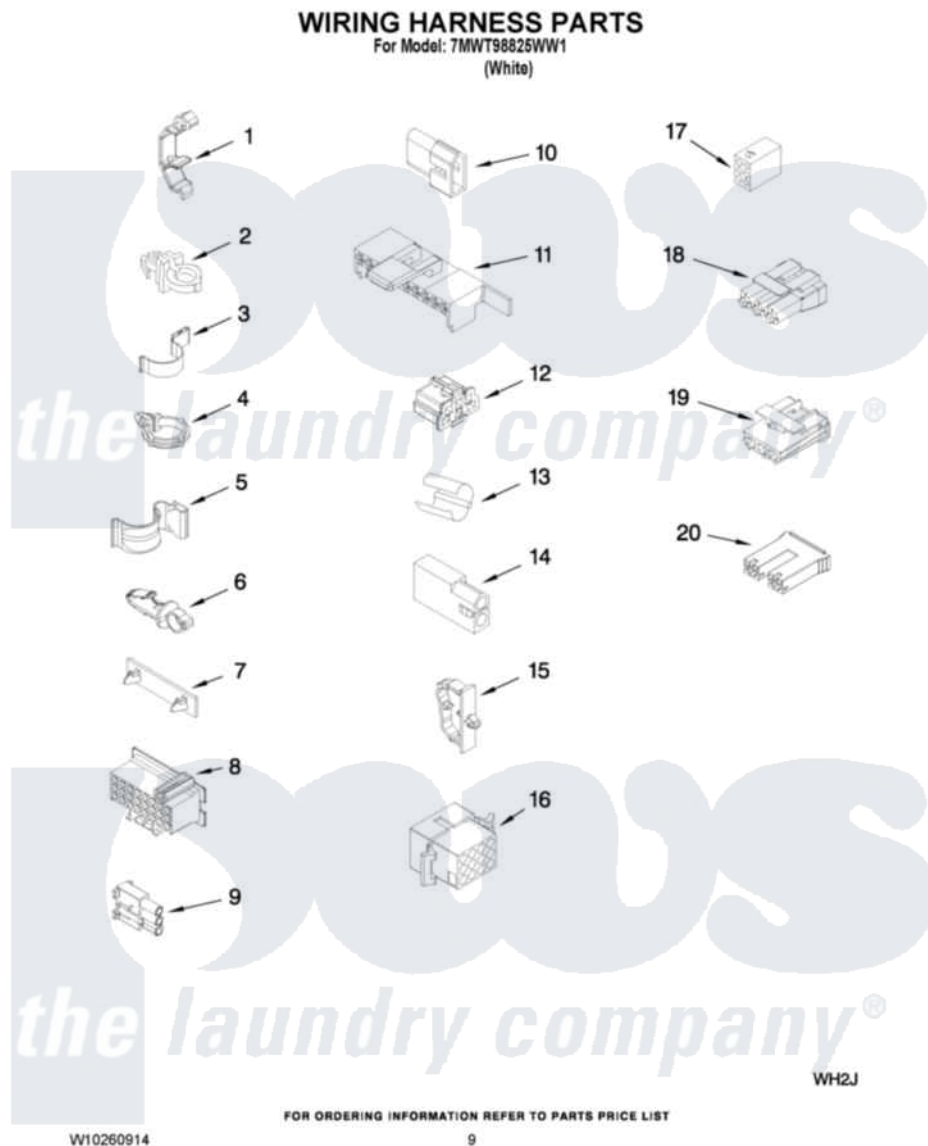

Whirlpool 7MWT98825WW1 06 - WIRING HARNESS PARTS

Whirlpool [Residential Whirlpool 7MWT98825WW1 Washer Parts](#) Parts Diagram 06 - WIRING HARNESS PARTS
Click on the part number to view part

Item	Original Part Number	Replaced By	Status	Part Description
1	3349557			Retainer, Harness
2	388498		Not Available	Clip, Harness
3	3347812	8528351		Clip
4	3352501	8559320		Restraint, Hose
5	90016			Clip, Pressure Switch Hose
6	3390496	8281256		Clip, Harness
7	389379			Retainer, Side To Feature Panel
8	3948614			Disconnect Block
"	352089			Timer, Block Disconnect
9	62889			Receptacle, Terminal
10	353424			Plug, Terminal
11	62505			Block, Disconnect
12	3347243			Block, Disconnect
13	63523			Harness, Protector
14	717252			Receptacle, Terminal
15	3352944			Clip, Harness

16	3390423		Not Available	Block, Disconnect (12-Way) (Timer) (Use Term. 94613)
17	3347730		Not Available	Receptacle, (6-Way) (Use Term. 94613)
18	3948617	2172937		Connector
19	3360056			Connector
20	3354925			Block, Connector
"	3354926			Block, Connector