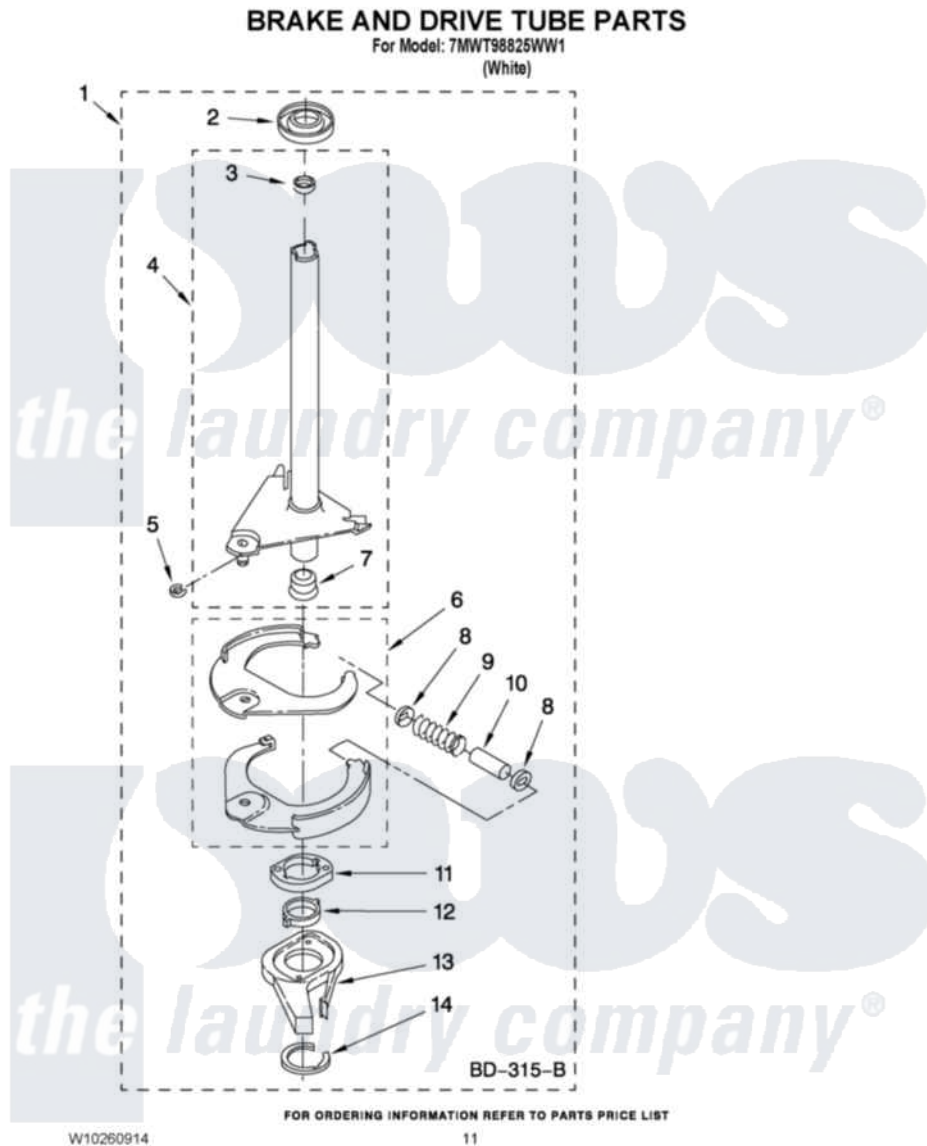

Whirlpool 7MWT98825WW1 07 - BRAKE AND DRIVE TUBE PARTS

Whirlpool [Residential Whirlpool 7MWT98825WW1 Washer Parts](#) Parts Diagram 07 - BRAKE AND DRIVE TUBE PARTS

Click on the part number to view part

Item	Original Part Number	Replaced By	Status	Part Description
1	388952	285792		Basketdrive
2	62658			Ring, Thrust
3	356427			Seal, Spin Pinion
4	64027	64208		Tube-Spin
5	64035	W10083190		Ring, Retaining
6	64232	285438		Shoe-Brake
7	62703	8546462		"T" Bearing, Spin Tube
8	3353956	285658		Sleeve
9	387806		Not Available	Spring, Brake
10	3355360	285658		Sleeve
11	661516	8546461		Cam, Brake Release
12	63022			Sleeve, Cam
13	64194	285790		Lining
14	90368	W10083200		Ring, Retaining
NI	285208			Lubricant