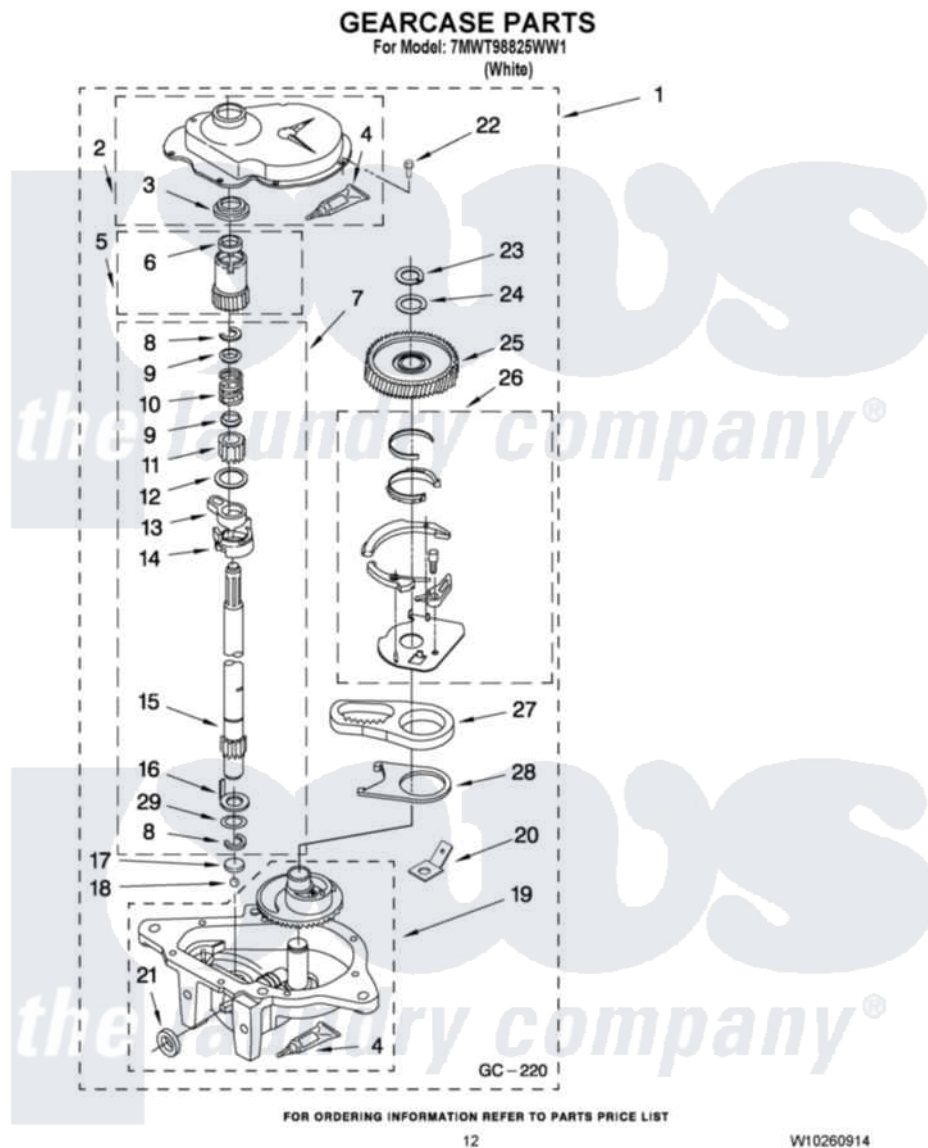

Whirlpool 7MWT98825WW1 08 - GEARCASE PARTS

Whirlpool [Residential Whirlpool 7MWT98825WW1 Washer Parts](#) Parts Diagram 08 - GEARCASE PARTS
Click on the part number to view part

Item	Original Part Number	Replaced By	Status	Part Description
1	8532118	3360629		Gearcase
2	285202			Cover, Gearcase
3	3349985			Seal, Gearcase Cover
4	285195			Sealer Sealer, Gasket
5	63320	285362		Gear and Pinion
6	356427			Seal, Spin Pinion
7	389387			Shaft, Agitator
8	90369		Not Available	Ring, Retaining (2)
9	62677			Retainer, Spring
10	62676			Spring, Agitator
11	63273	285509		Shaft, Agitator
12	62619			Washer, Agitator Gear
13	62580	285206		Cam-Agitator
14	62581	285206		Cam-Agitator
15	285509			Shaft, Agitator
16	62618			Washer, Cam Thrust

17	16018	285205	Bearing
18	85529	285205	Bearing
19	389230	285515	Gearcase
20	3949116	Not Available	BLOCK TAB, TERMINAL
21	285352		Seal Kit, Thrust Plug
22	3351614		Screw, Gearcase Cover Mounting
23	3362552	285765	Ring-Retrn
24	285735	285766	Washer Kit, Thrust
25	62570	285362	Gear and Pinon
26	388253	999516	Shelf-Glas
27	3349296	8546456	Rack, Connecting
28	62621		Actuator, Shift
29	388815		Washer, Intermediate 1 3976263 Miscellaneous Parts Bag 2 3976300 Washer, Inlet Hose 3 3366913 Clamp, Hose