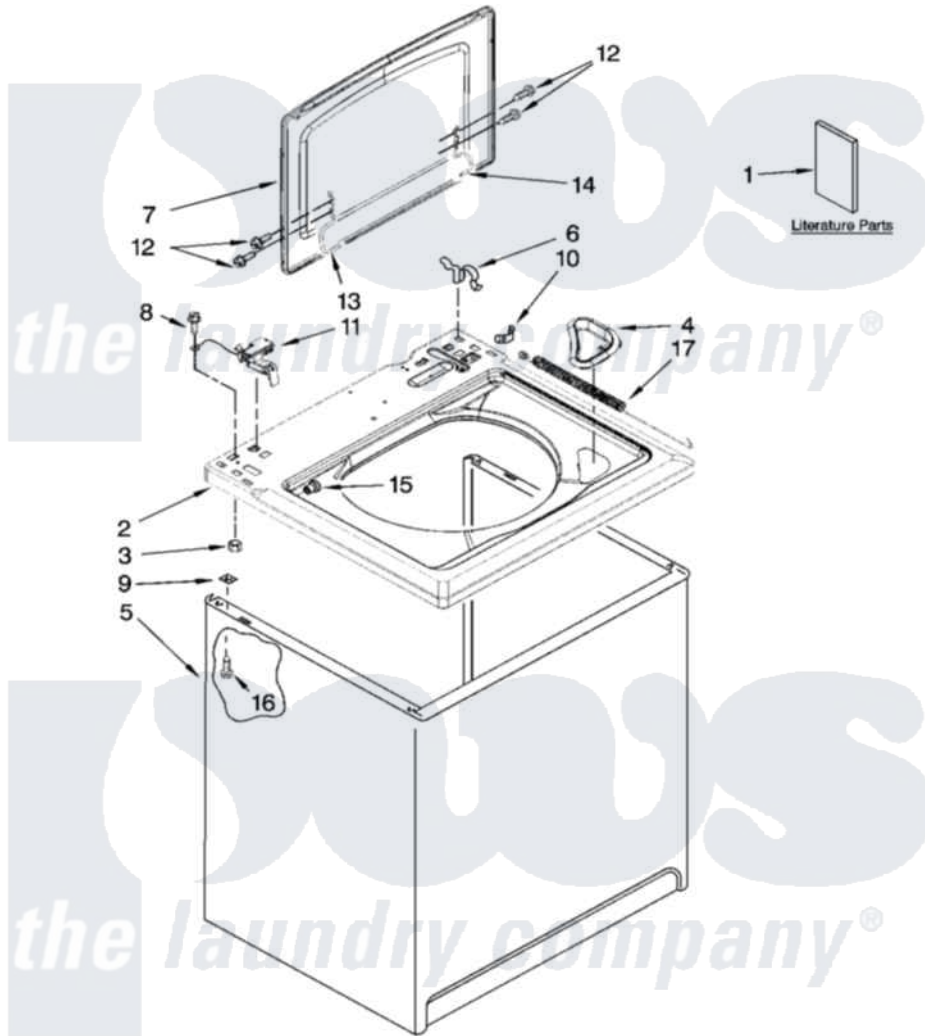

Whirlpool 7MWT98840WW0 01 - TOP AND CABINET PARTS

TOP AND CABINET PARTS

For Model: 7MWT98840WW0
(White)

AUTOMATIC
WASHER

2-09 Litho in U.S.A. (drd) (psw)

1

Part No. W10257073 Rev. A

Whirlpool [Residential Whirlpool 7MWT98840WW0 Washer Parts](#) Parts Diagram 01 - TOP AND CABINET PARTS
Click on the part number to view part

Item	Original Part Number	Replaced By	Status	Part Description
1	W10155455		Not Available	Installation Instructions
"	W10245375		Not Available	Feature Sheet
"	W10213638		Not Available	Use & Care Guide
"	W10245230		Not Available	Energy Guide (Mexico)
"	W10151498		Not Available	Wiring Diagram
2	W10203530			Top
3	8533959	680762		Nut
4	W10192089			Dispenser, Bleach
5	63424			Cabinet
6	62780			Clip, Top And Cabinet And Rear Panel
7	W10164516			Lid Assembly
8	3351614			Screw, Gearcase Cover Mounting
9	62750			Spacer, Cabinet To Top (4)
10	3350828			Clip-Cylinder Retainer
11	8318084			Switch, Lid

12	W10119828		Screw, Lid Hinge Mounting
13	8559336	W10225136	Hinge 7 Pad Assembly
14	W10202542		Hinge, Lid
15	8319539		Bearing, Lid Hinge
16	W10165554		Screw, 10-16 X 3/8
17	W10208782		Spring-Extension, Glass Lid