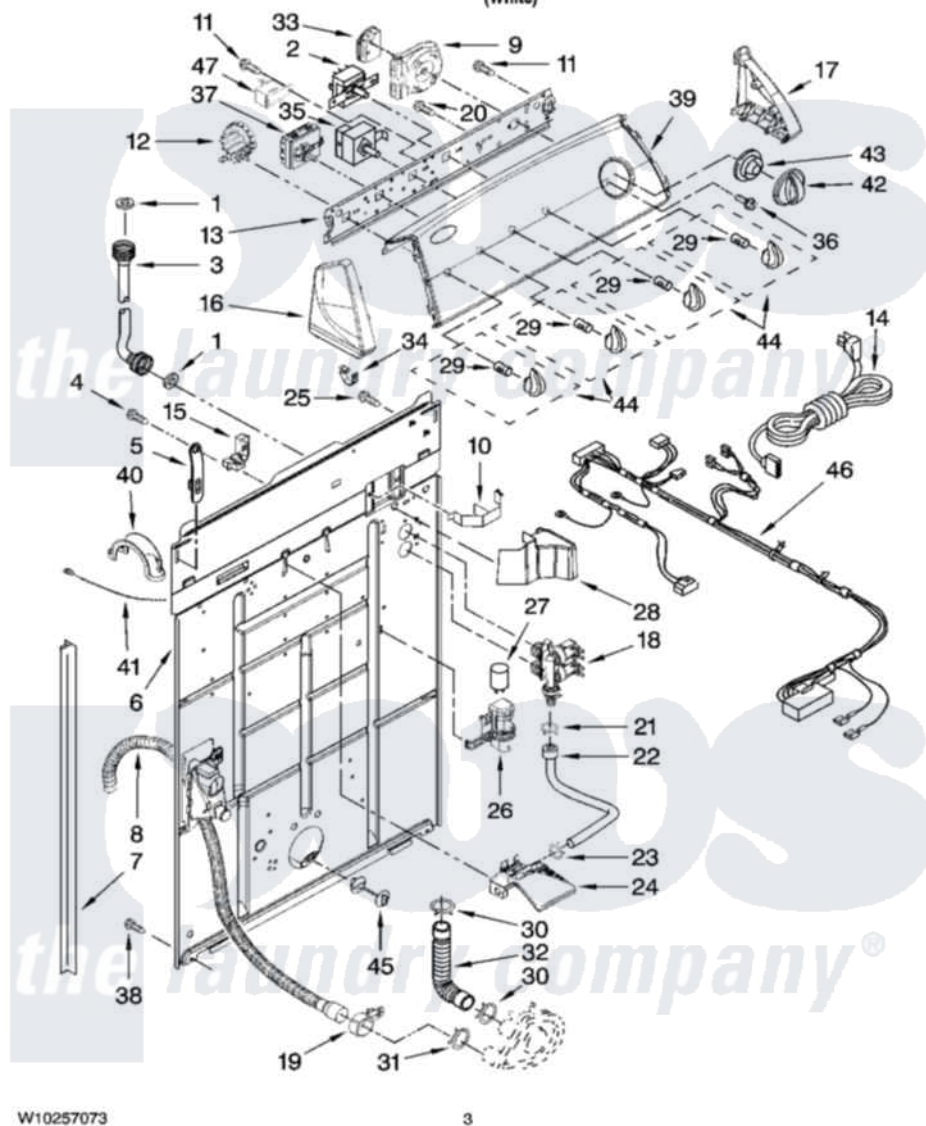

Whirlpool 7MWT98840WW0 02 - CONTROLS AND REAR PANEL PARTS

CONTROLS AND REAR PANEL PARTS

For Model: 7MWT98840WW0
(White)

W10257073

3

Whirlpool Residential Whirlpool 7MWT98840WW0 Washer Parts Parts Diagram 02 - CONTROLS AND REAR PANEL PARTS

Click on the part number to view part

Item	Original Part Number	Replaced By	Status	Part Description
1	W10242307	16123		Washer Inlet-Hose Miscellaneous Parts Must be Ordered Separately.
2	8578537			Switch, Rotary
3	W10194210	89503		Hose-Inlet
"	W10196191	89503		Hose-Inlet
4	9740848			Screw, Mixing Valve Mounting
5	8568314			Strap, Console
6	W10194449			Panel, Rear
7	62747			Pad, Rear Panel
8	W10189267			Drain Hose Assembly
9	8577787			Timer, Control
10	8055003			Clip, Harness And Pressure Switch
11	90767			Screw, 8A X 3/8 HeX Washer Head Tapping
12	8577843	W10337781		Switch-WL

13	8566003		Bracket, Control
14	W10115689		Cord, Power
15	3952821	285777	Relief-Str
16	8566035	8565957	Cap, End
17	8566032	8565954	Cap, End
18	3979347	3979346	Valve, Water Inlet And Thermistor Assembly
19	8541668		Clamp, Hose
20	3400073		Screw, Ground
21	301958	596669	Clamp, Manifold
22	W10190501		Hose, Vacuum Break
23	370450	596669	Clamp, Manifold
24	W10190514		Break, Vacuum
25	3351614		Screw, Gearcase Cover Mounting
26	8318046		Clip, Capacitor
27	8572717		Capacitor, Motor Start
28	8314879		Shield, Inlet Valve
29	8536939		Clip, Knob
30	3363366	616099	Clamp
31	8317496	285655	Clamp, Hose
32	3951449	285871	Hose
33	8578411		Circuit Board, Agitation Delay
34	8312709		Clip-Console
35	3950356		Switch, Rotary
36	3400818		Screw, Timer Mounting
37	W10184148		Switch, Water Temperature
38	62863	3390631	Screw, 10-16 X 3/8
39	W10244046		Panel, Console
40	8577378		U-Bend, Drain Hose
41	3347868	W10339879	Tie, Cable
42	W10034730		Knob, Timer
43	8566018		Dial,
44	W10034380		Knob, Control
45	8519200		Support, Rear Panel
46	W10152824		Harness, Wiring
47	694419		Mini-Buzzer