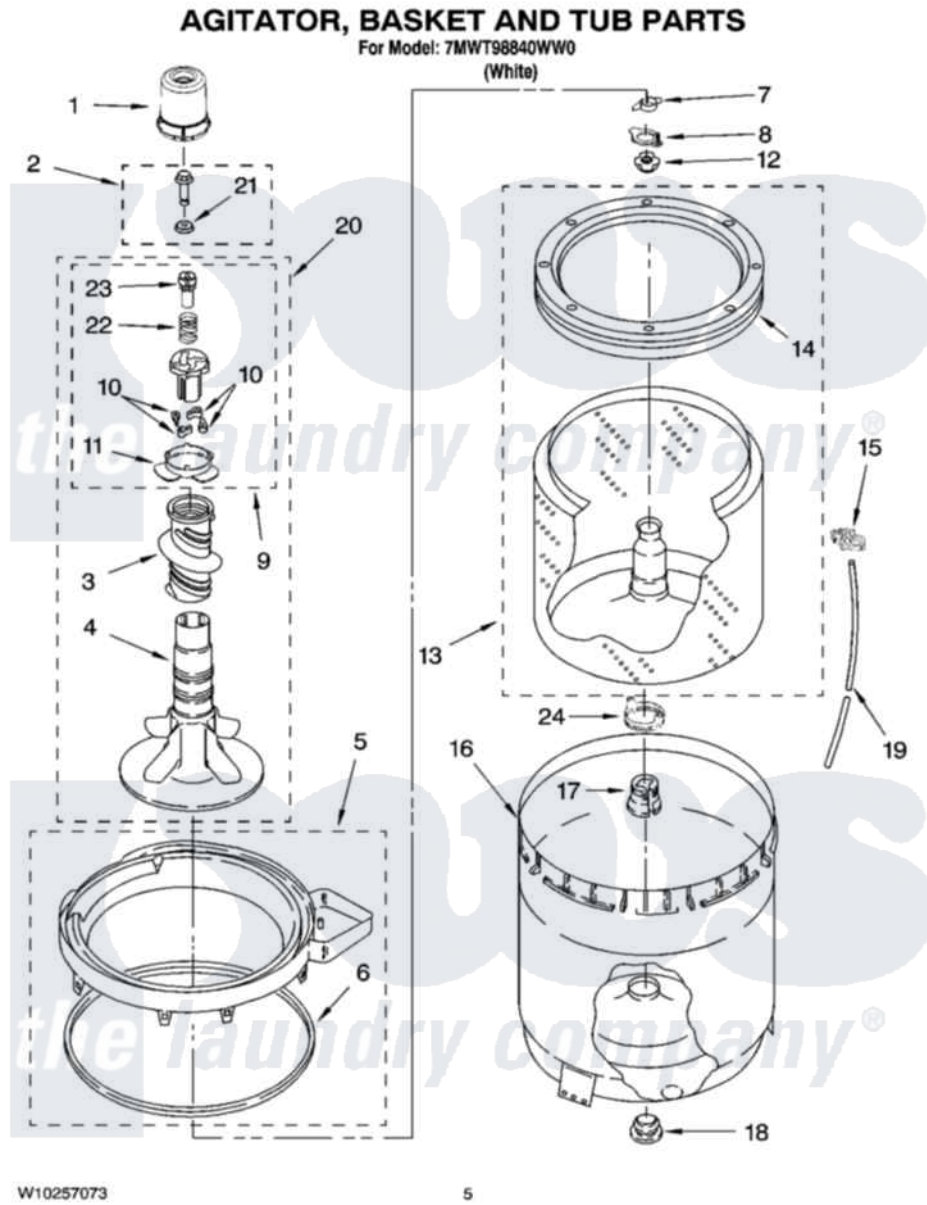

Whirlpool 7MWT98840WW0 03 - AGITATOR, BASKET AND TUB PARTS

Whirlpool [Residential Whirlpool 7MWT98840WW0 Washer Parts](#) Parts Diagram 03 - AGITATOR, BASKET AND TUB PARTS

Click on the part number to view part

Item	Original Part Number	Replaced By	Status	Part Description
1	8528278			Dispenser, Fabric Softener
2	358237			Screw And Washer
3	3946996			Auger, Agitator
4	3947517			Agitator
5	8528150	W10445870		Ring-Tub
6	3976308			Gasket, Tub Ring
7	3354845			Clip, Agitator
8	8543666			Washer, Agitator
9	8537433			Cam, Driven
10	3366877	80040		Dog-Agitator
11	8055141			Bearing-Driven Cam
12	21366			Nut, Spanner
13	8526016	W10389328		Clothes Container, Assembly
14	387240			Ring, Balance
15	2219077			Clip, Pressure Switch Hose
16	63849			Strain Relief, Power Cord

17	389140		Tub Block, Basket Drive
18	383727		Gasket, Centerpodt
19	3347780	353244	Hose, Pressure Switch
20	8538246		Agitator
21	3949550		Washer
22	3946997		Spring, Compression
23	8533540		Retainer, Spring
24	8577198		Filter, Lint