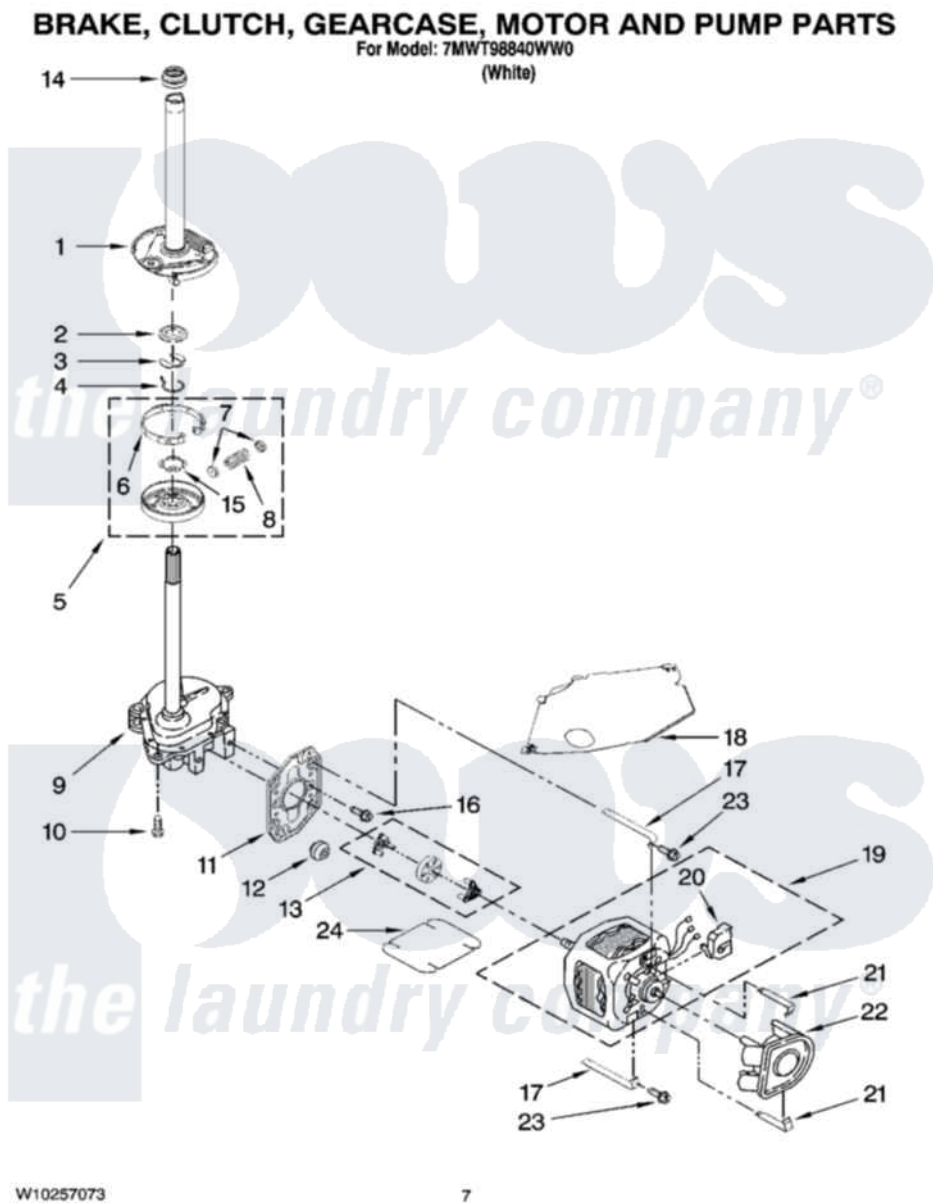

# Whirlpool 7MWT98840WW0 04 - BRAKE, CLUTCH, GEARCASE, MOTOR AND PUMP PARTS

Whirlpool [Residential Whirlpool 7MWT98840WW0 Washer Parts](#) Parts Diagram 04 - BRAKE, CLUTCH, GEARCASE, MOTOR AND PUMP PARTS  
Click on the part number to view part

Item	Original Part Number	Replaced By	Status	Part Description
1	388952	<a href="#">285792</a>		Basketdrive
2	<a href="#">63292</a>			Washer, Spin Tube Thrust
3	62697	<a href="#">W10080230</a>		Ring, Spin Tube Support
4	63283	<a href="#">285353</a>		Ring
5	3951311	<a href="#">285785</a>		Clutch
6	3951308	<a href="#">285790</a>		Lining
7	<a href="#">62646</a>			Cap, Clutch Spring
8	<a href="#">3946792</a>			Spring And Damper Assembly
9	8532118	<a href="#">3360629</a>		Gearcase
10	3357334	<a href="#">3400516</a>		Screw Anti-Rattle
11	<a href="#">62611</a>			Plate, Motor Mount To Gearcase
12	<a href="#">62691</a>			Grommet, Motor
13	3364003	<a href="#">285753A</a>		Coupling
14	<a href="#">8577374</a>			Seal, Centerpost

15	<a href="#">3355454</a>		Clip, Main Drive
16	<a href="#">3400516</a>		Screw Anti-Rattle
17	<a href="#">W10086010</a>		Retainer, Motor
18	<a href="#">3362089</a>		Shield, Tub To Motor
19	8528157	<a href="#">661600</a>	Motor, Main Drive
20	<a href="#">3952056</a>		Switch, Main Drive Motor
21	<a href="#">8546127</a>		Retainer, Pump
22	<a href="#">3363394</a>		Pump
23	3387485	<a href="#">273556</a>	Screw, 10-16 X 5/8
24	<a href="#">3946532</a>		Shield, Motor