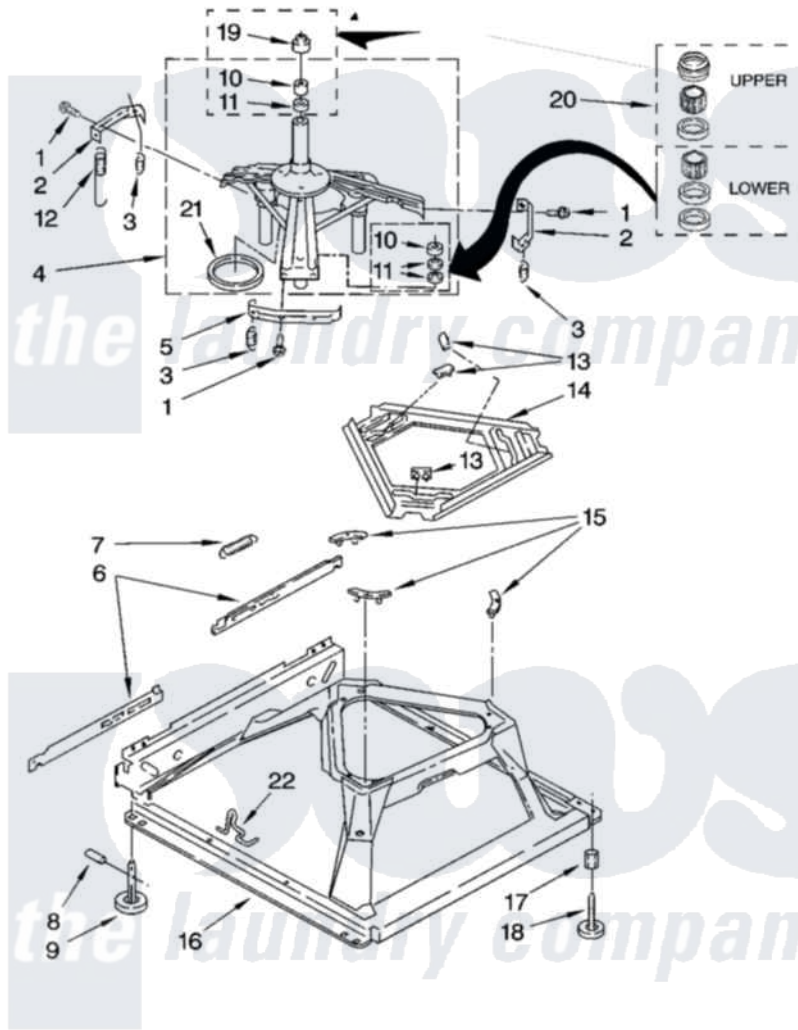

Whirlpool 7MWT98840WW0 05 - MACHINE BASE PARTS

MACHINE BASE PARTS

For Model: 7MWT98840WW0
(White)

8

W10257073

Whirlpool [Residential Whirlpool 7MWT98840WW0 Washer Parts](#) Parts Diagram 05 - MACHINE BASE PARTS
Click on the part number to view part

Item	Original Part Number	Replaced By	Status	Part Description
1	3400076			Screw, Bracket Mounting
2	64067			Bracket, Spring Outer
3	63907			Spring, Suspension
4	8575214	280184		Support
5	64065			Bracket, Spring Outer
6	63466			Link, Leveling Mechanism
7	62597	8316845		Spring
8	62837			Pin, Knurled
9	62596	285244		Feet-Leveling
10	8546455			Bearing, Centerpost
11	357409	359449		Seal, Agitator Shaft
12	388492	W10250667		Spring, Counterweight
13	62568	285219		Pad
14	3946509			Plate, Suspension
15	3363660	285744		Pad
16	3946512	285771		Base

17	3359452	Nut, Lock
18	W10001130	Foot, Leveling
19	8577376	Seal, Centerpost
20	285203	Centerpost Bearing Kit
21	63134	Ring, Sound Deadening
22	W10145155	Retainer, Suspension Spring