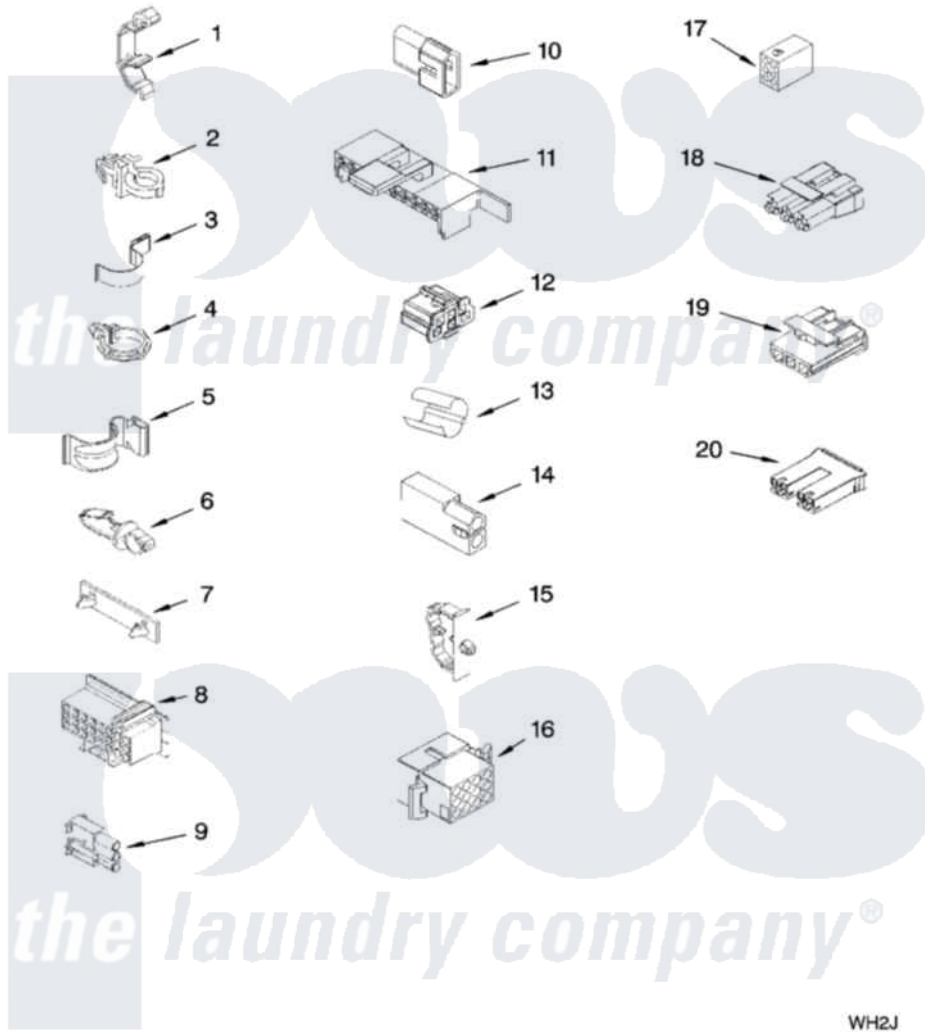

Whirlpool 7MWT98840WW0 06 - WIRING HARNESS PARTS

WIRING HARNESS PARTS

For Model: 7MWT98840WW0
(White)

W10257073

9

WH2J

Whirlpool [Residential Whirlpool 7MWT98840WW0 Washer Parts](#) Parts Diagram 06 - WIRING HARNESS PARTS
Click on the part number to view part

Item	Original Part Number	Replaced By	Status	Part Description
1	3349557			Retainer, Harness
2	388498		Not Available	Clip, Harness
3	3347812	8528351		Clip
4	3352501	8559320		Restraint, Hose
5	90016			Clip, Pressure Switch Hose
6	3390496	8281256		Clip, Harness
7	389379			Retainer, Side To Feature Panel
8	3948614			Disconnect Block
"	352089			Timer, Block Disconnect
9	62889			Receptacle, Terminal
10	353424			Plug, Terminal
11	62505			Block, Disconnect
12	3347243			Block, Disconnect
13	63523			Harness, Protector
14	717252			Receptacle, Terminal
15	3352944			Clip, Harness

16	3390423		Not Available	Block, Disconnect (12-Way) (Timer) (Use Term. 94613)
17	3347730		Not Available	Receptacle, (6-Way) (Use Term. 94613)
18	3948617	2172937		Connector
19	3360056			Connector
20	3354925			Block, Connector
"	3354926			Block, Connector