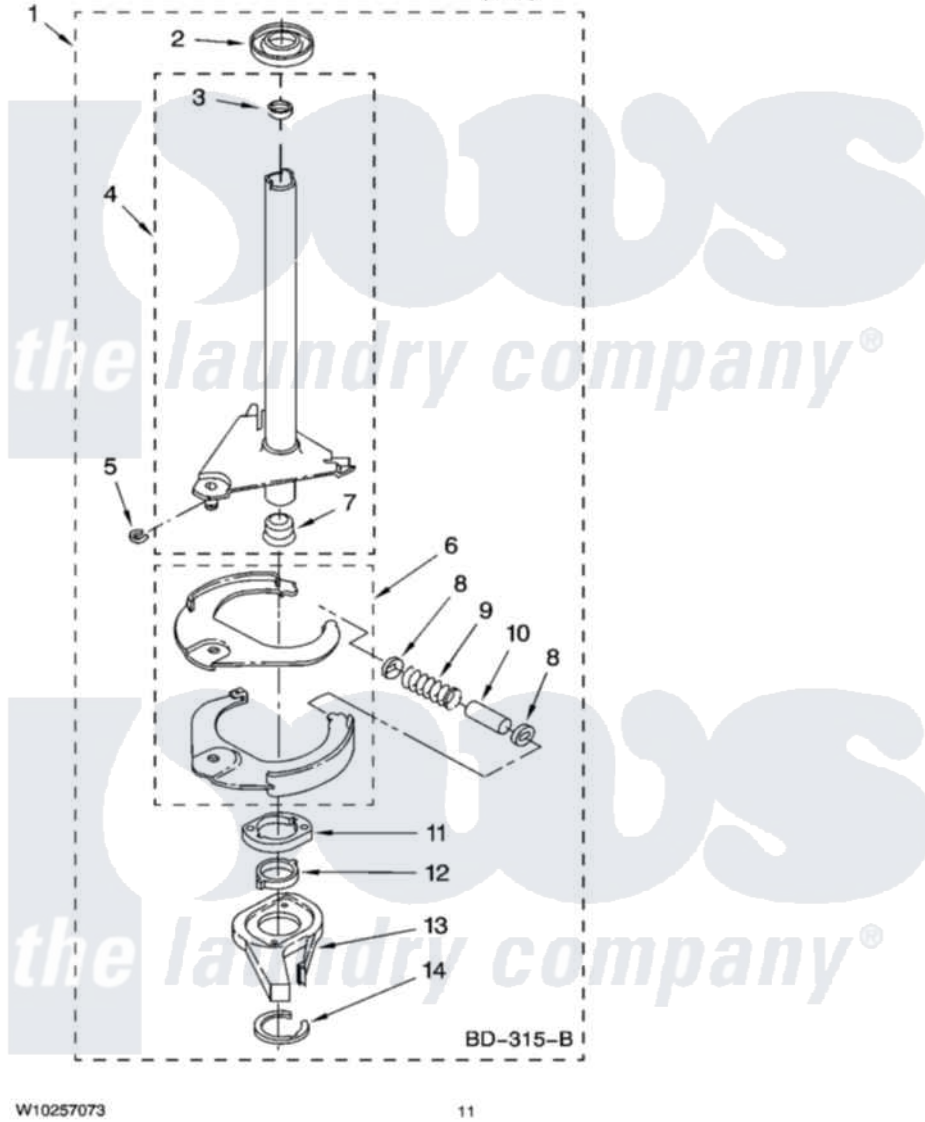

# Whirlpool 7MWT98840WW0 07 - BRAKE AND DRIVE TUBE PARTS

## BRAKE AND DRIVE TUBE PARTS

For Model: 7MWT98840WW0  
(White)

W10257073

11

Whirlpool Residential Whirlpool 7MWT98840WW0 Washer Parts Parts Diagram 07 - BRAKE AND DRIVE TUBE PARTS  
Click on the part number to view part

Item	Original Part Number	Replaced By	Status	Part Description
1	388952	<a href="#">285792</a>		Basketdrive
2	<a href="#">62658</a>			Ring, Thrust
3	<a href="#">356427</a>			Seal, Spin Pinion
4	64027	<a href="#">64208</a>		Tube-Spin
5	64035	<a href="#">W10083190</a>		Ring, Retaining
6	64232	<a href="#">285438</a>		Shoe-Brake
7	62703	<a href="#">8546462</a>		"T" Bearing, Spin Tube
8	3353956	<a href="#">285658</a>		Sleeve
9	387806		Not Available	Spring, Brake
10	3355360	<a href="#">285658</a>		Sleeve
11	661516	<a href="#">8546461</a>		Cam, Brake Release
12	<a href="#">63022</a>			Sleeve, Cam
13	64194	<a href="#">285790</a>		Lining
14	90368	<a href="#">W10083200</a>		Ring, Retaining
	BLANK		Not Available	Following Parts Not Illustrated
"	<a href="#">285208</a>			Lubricant