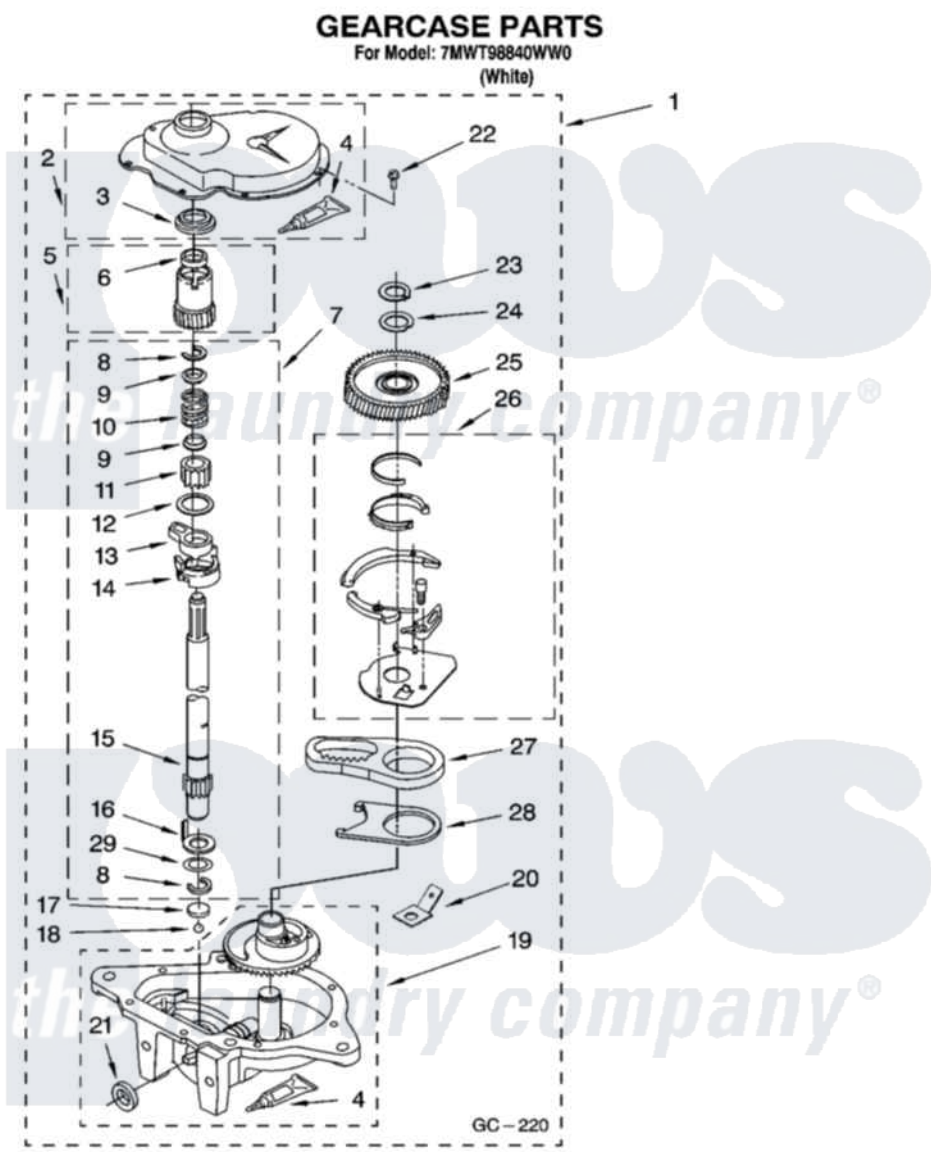

**Whirlpool 7MWT98840WW0 08 - GEARCASE PARTS, OPTIONAL PARTS
(NOT INCLUDED)**

12

W10257073

Whirlpool Residential Whirlpool 7MWT98840WW0 Washer Parts Parts Diagram 08 - GEARCASE PARTS, OPTIONAL PARTS (NOT INCLUDED)

Click on the part number to view part

Item	Original Part Number	Replaced By	Status	Part Description
1	8532118	3360629		Gearcase
2	285202			Cover, Gearcase
3	3349985			Seal, Gearcase Cover
4	285195			Sealer Sealer, Gasket
5	63320	285362		Gear and Pinion
6	356427			Seal, Spin Pinion
7	389387			Shaft, Agitator
8	90369		Not Available	Ring, Retaining (2)
9	62677			Retainer, Spring
10	62676			Spring, Agitator
11	63273	285509		Shaft, Agitator
12	62619			Washer, Agitator Gear
13	62580	285206		Cam-Agitator
14	62581	285206		Cam-Agitator
15	285509			Shaft, Agitator

16	62618		Washer, Cam Thrust
17	16018	285205	Bearing
18	85529	285205	Bearing
19	389230	285515	Gearcase
20	3949116	Not Available	BLOCK TAB, TERMINAL
21	285352		Seal Kit, Thrust Plug
22	3351614		Screw, Gearcase Cover Mounting
23	3362552	285765	Ring-Retrn
24	285735	285766	Washer Kit, Thrust
25	62570	285362	Gear and Pinon
26	388253	999516	Shelf-Glas
27	3349296	8546456	Rack, Connecting
28	62621		Actuator, Shift
29	388815		Washer, Intermediate 1 3976263 Miscellaneous Parts Bag 2 3976300 Washer, Inlet Hose 3 3366913 Clamp, Hose
	72017		Paint, Touch-Up
"	350938		Paint, Pressurized Spray B
"	350930		Paint, Pressurized Spray B
"	799344		Paint, Touch-Up)
"	BLANK	Not Available	OIL
"	350572		Oil
"	BLANK	Not Available	LUBRICANT
"	285208		Lubricant
"	BLANK	Not Available	SEALER
"	285195		Sealer Sealer, Gasket
"	BLANK	Not Available	ACCESSORY PARTS
"	367031		Water System Parts
"	280129	280129A	Break-Sphn
"	280130	280130A	Adapter
"	280131	40922	Hose