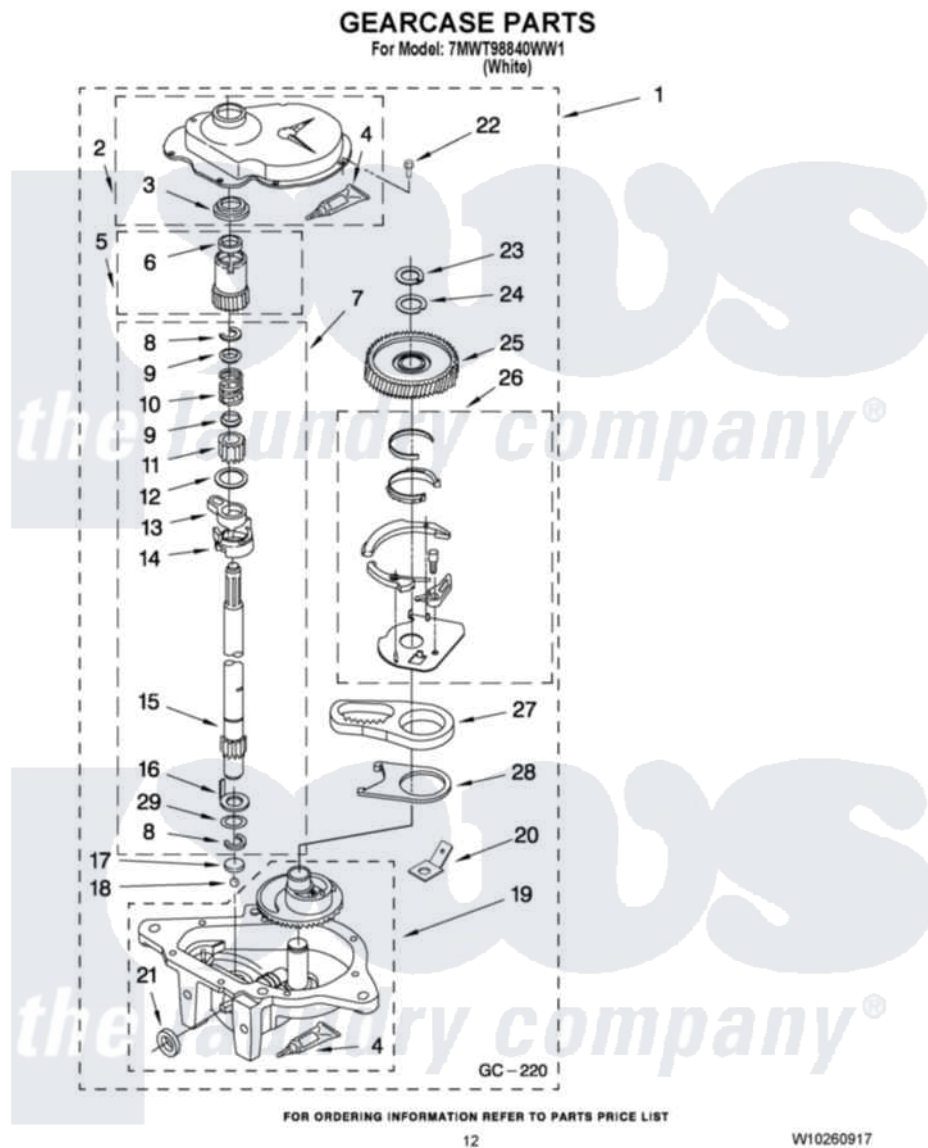

# Whirlpool 7MWT98840WW1 08 - GEARCASE PARTS

Whirlpool [Residential Whirlpool 7MWT98840WW1 Washer Parts](#) Parts Diagram 08 - GEARCASE PARTS  
Click on the part number to view part

Item	Original Part Number	Replaced By	Status	Part Description
1	8532118	<a href="#">3360629</a>		Gearcase
2	<a href="#">285202</a>			Cover, Gearcase
3	<a href="#">3349985</a>			Seal, Gearcase Cover
4	<a href="#">285195</a>			Sealer Sealer, Gasket
5	63320	<a href="#">285362</a>		Gear and Pinon
6	<a href="#">356427</a>			Seal, Spin Pinion
7	<a href="#">389387</a>			Shaft, Agitator
8	90369		Not Available	Ring, Retaining (2)
9	<a href="#">62677</a>			Retainer, Spring
10	<a href="#">62676</a>			Spring, Agitator
11	63273	<a href="#">285509</a>		Shaft, Agitator
12	<a href="#">62619</a>			Washer, Agitator Gear
13	62580	<a href="#">285206</a>		Cam-Agitator
14	62581	<a href="#">285206</a>		Cam-Agitator
15	<a href="#">285509</a>			Shaft, Agitator
16	<a href="#">62618</a>			Washer, Cam Thrust

17	16018	<a href="#">285205</a>	Bearing
18	85529	<a href="#">285205</a>	Bearing
19	389230	<a href="#">285515</a>	Gearcase
20	3949116	Not Available	BLOCK TAB, TERMINAL
21	<a href="#">285352</a>		Seal Kit, Thrust Plug
22	<a href="#">3351614</a>		Screw, Gearcase Cover Mounting
23	3362552	<a href="#">285765</a>	Ring-Retrn
24	285735	<a href="#">285766</a>	Washer Kit, Thrust
25	62570	<a href="#">285362</a>	Gear and Pinon
26	388253	<a href="#">999516</a>	Shelf-Glas
27	3349296	<a href="#">8546456</a>	Rack, Connecting
28	<a href="#">62621</a>		Actuator, Shift
29	<a href="#">388815</a>		Washer, Intermediate 1 3976263 Miscellaneous Parts Bag 2 3976300 Washer, Inlet Hose 3 3366913 Clamp, Hose