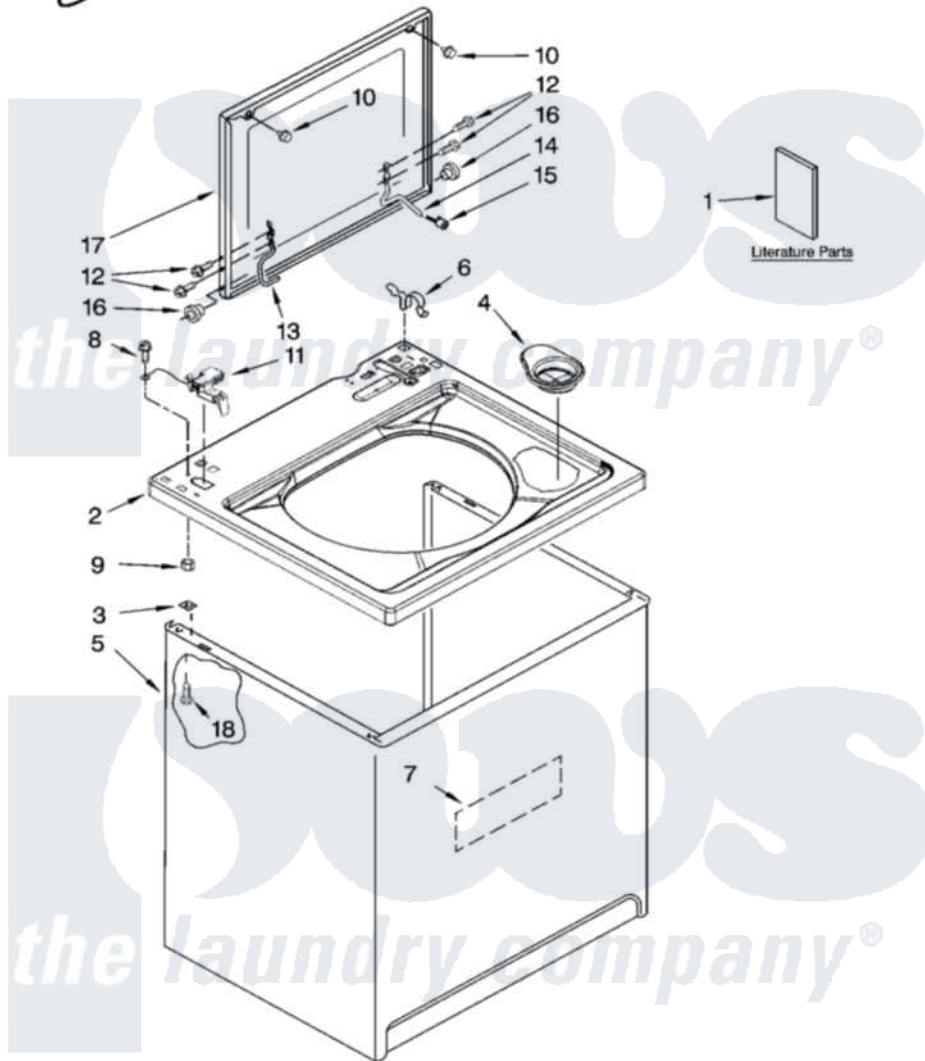

Whirlpool 7MWT98910TM0 01 - TOP AND CABINET PARTS

TOP AND CABINET PARTS

For Model: 7MWT98910TM0
(White/Metallic)

AUTOMATIC
WASHER

11-07 Litho in U.S.A. (dtd)

1

Part No. W10158251 Rev. C

Whirlpool [Residential Whirlpool 7MWT98910TM0 Washer Parts](#) Parts Diagram 01 - TOP AND CABINET PARTS
Click on the part number to view part

Item	Original Part Number	Replaced By	Status	Part Description
1	W10071230		Not Available	Installation Instructions
"	8539806		Not Available	Use & Care Guide
"	W10131553		Not Available	Feature Sheet
"	W10131564		Not Available	Energy Guide
"	W10151498		Not Available	Wiring Diagram
2	8543488			Top
3	62750			Spacer, Cabinet To Top (4)
4	8566266			Dispenser, Bleach
5	63424			Cabinet
6	62780			Clip, Top And Cabinet And Rear Panel
7	3976348			Absorber, Sound
8	3351614			Screw, Gearcase Cover Mounting
9	8533959	680762		Nut
10	9724509			Bumper, Lid
11	8318084			Switch, Lid

12	W10119828		Screw, Lid Hinge Mounting
13	8559336	W10225136	Hinge 7 Pad Assembly
14	54583		Hinge, Lid
15	19119		Bumper, Lid Hinge
16	8319539		Bearing, Lid Hinge
17	8530100	W10155391	Lid
18	3390631		Screw, 10-16 X 3/8