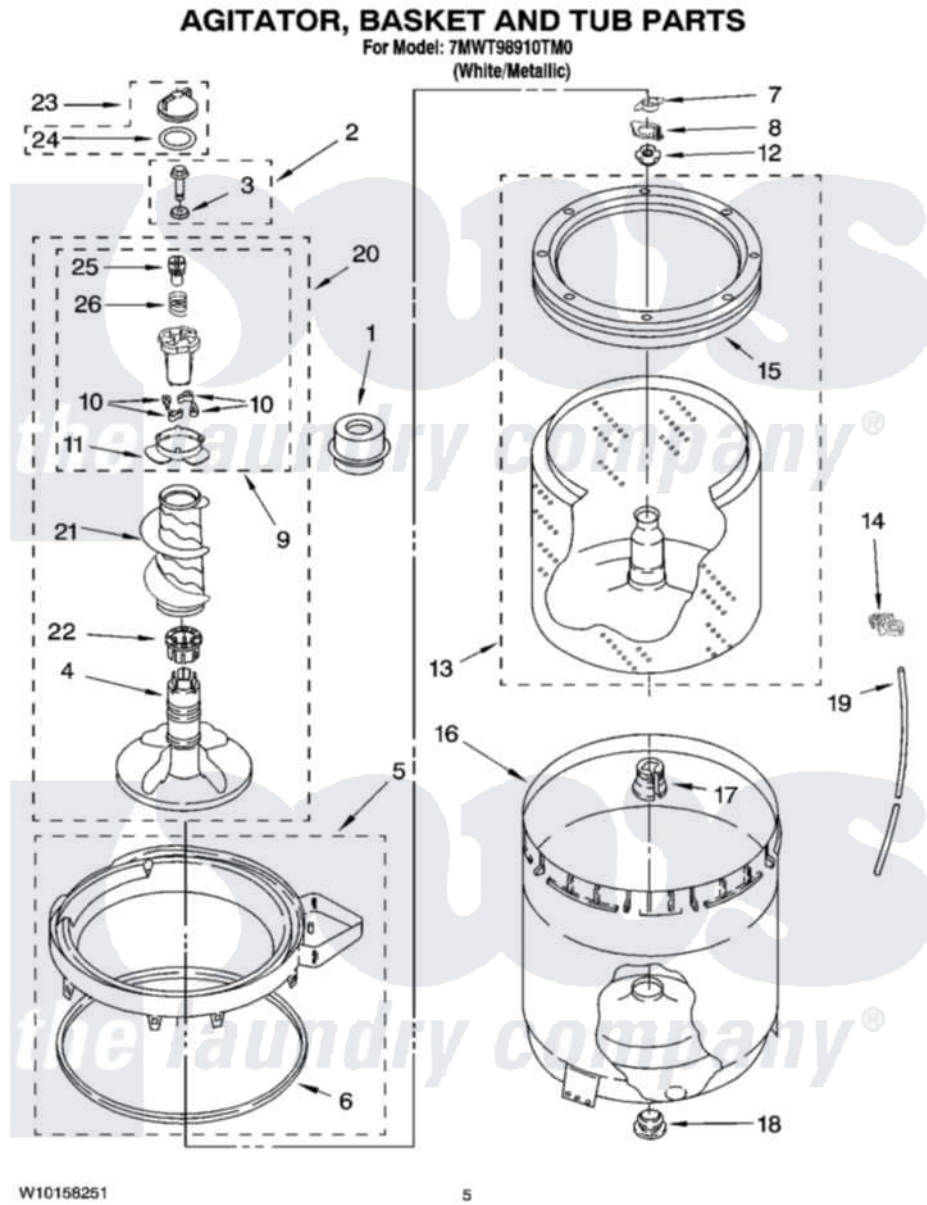

Whirlpool 7MWT98910TM0 03 - AGITATOR, BASKET AND TUB PARTS

W10158251

5

Whirlpool [Residential Whirlpool 7MWT98910TM0 Washer Parts](#) Parts Diagram 03 - AGITATOR, BASKET AND TUB PARTS

[Click on the part number to view part](#)

Item	Original Part Number	Replaced By	Status	Part Description
1	8580006			Dispenser, Fabric Softener
2	358237			Screw And Washer
3	3949550			Washer
4	8578209			Agitator, Complete Assembly
5	W10093698			Tub Ring And Gasket
6	3976308			Gasket, Tub Ring
7	3354845			Clip, Agitator
8	8543666			Washer, Agitator
9	8537434			Cam, Driven
10	3366877	80040		Dog-Agitator
11	8055141			Bearing-Driven Cam
12	21366			Nut, Spanner
13	8526016	W10389328		Clothes Container, Assembly
14	2219077			Clip, Pressure Switch Hose
15	8519788	387240		Ring, Balance
16	63849			Strain Relief, Power Cord

17	389140		Tub Block, Basket Drive
18	383727		Gasket, Centerpodt
19	3347780	353244	Hose, Pressure Switch
20	8578210		Agitator, Complete Assembly
21	8054468		Auger, Agitator
22	8055228		Spacer, Thrust
23	3354733	W10074580	Cap, Barrier
24	W10072840		Fabric Softener
25	8533540		Retainer, Spring
26	8055140		Spring, Compression