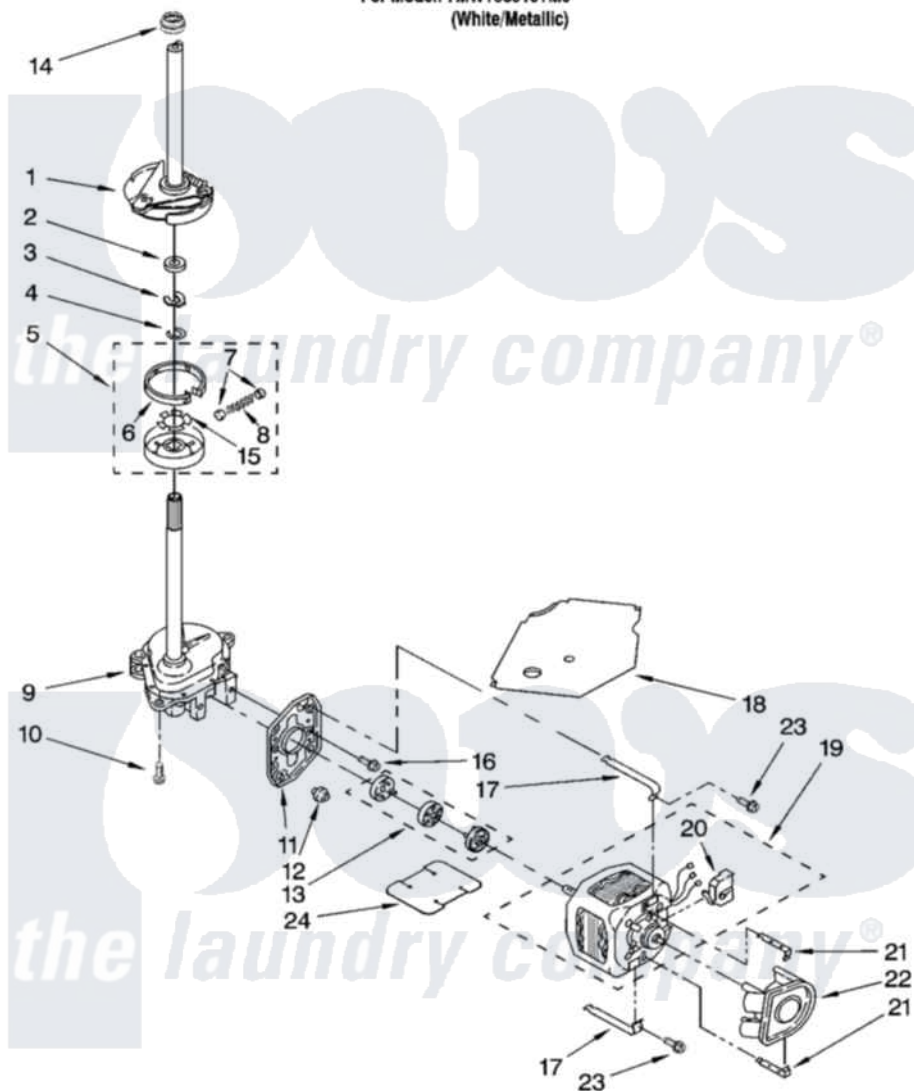

# Whirlpool 7MWT98910TM0 04 - BRAKE, CLUTCH, GEARCASE, MOTOR AND PUMP PARTS

## BRAKE, CLUTCH, GEARCASE, MOTOR AND PUMP PARTS

For Model: 7MWT98910TM0  
(White/Metallic)

W10158251

7

Whirlpool [Residential Whirlpool 7MWT98910TM0 Washer Parts](#) Parts Diagram 04 - BRAKE, CLUTCH, GEARCASE, MOTOR AND PUMP PARTS

[Click on the part number to view part](#)

Item	Original Part Number	Replaced By	Status	Part Description
1	388952	<a href="#">285792</a>		Basketdrive
2	<a href="#">63292</a>			Washer, Spin Tube Thrust
3	62697	<a href="#">W10080230</a>		Ring, Spin Tube Support
4	63283	<a href="#">285353</a>		Ring
5	3951311	<a href="#">285785</a>		Clutch
6	3951308	<a href="#">285790</a>		Lining
7	<a href="#">62646</a>			Cap, Clutch Spring
8	<a href="#">3946792</a>			Spring And Damper Assembly
9	8532118	<a href="#">3360629</a>		Gearcase
10	3357334	<a href="#">3400516</a>		Screw Anti-Rattle
11	<a href="#">62611</a>			Plate, Motor Mount To Gearcase
12	<a href="#">62691</a>			Grommet, Motor
13	3364003	<a href="#">285753A</a>		Coupling
14	<a href="#">8577374</a>			Seal, Centerpost

15	<a href="#">3355454</a>		Clip, Main Drive
16	<a href="#">3400516</a>		Screw Anti-Rattle
17	<a href="#">W10086010</a>		Retainer, Motor
18	<a href="#">3362089</a>		Shield, Tub To Motor
19	8528157	<a href="#">661600</a>	Motor, Main Drive
20	<a href="#">3952056</a>		Switch, Main Drive Motor
21	<a href="#">8546127</a>		Retainer, Pump
22	<a href="#">3363394</a>		Pump
23	3387485	<a href="#">273556</a>	Screw, 10-16 X 5/8
24	<a href="#">8316060</a>		Shield, Tub To Motor