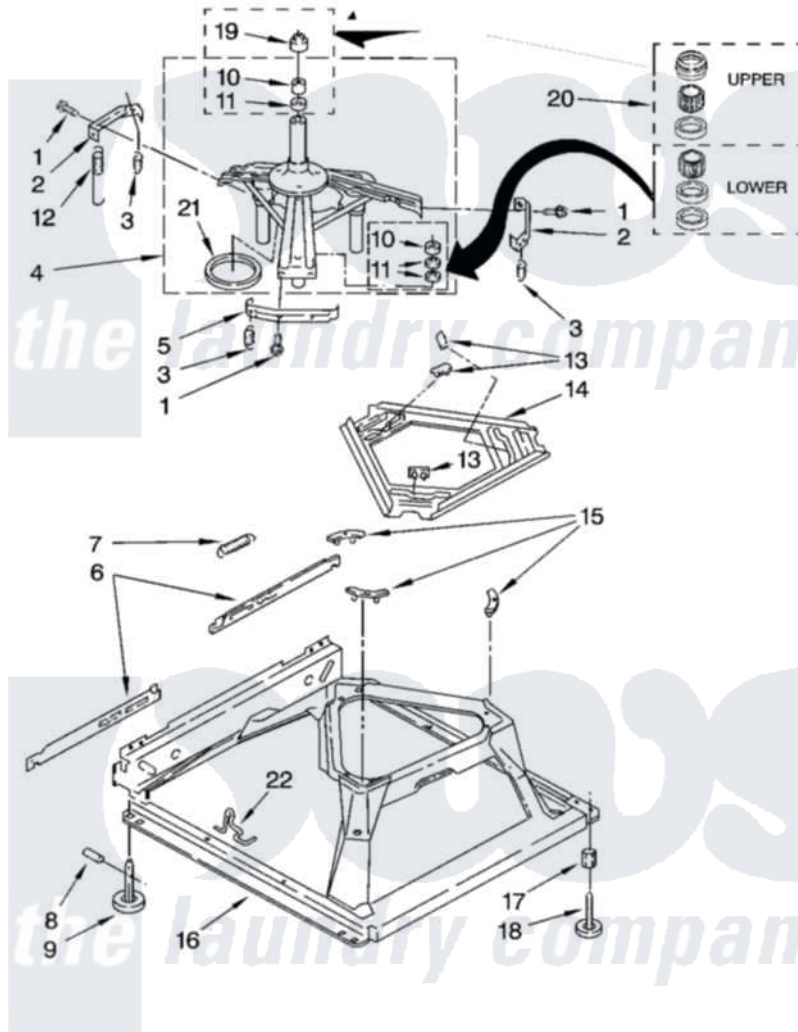

Whirlpool 7MWT98910TM0 05 - MACHINE BASE PARTS

MACHINE BASE PARTS

For Model: 7MWT98910TM0
(White/Metallic)

8

W10158251

Whirlpool [Residential Whirlpool 7MWT98910TM0 Washer Parts](#) Parts Diagram 05 - MACHINE BASE PARTS
Click on the part number to view part

Item	Original Part Number	Replaced By	Status	Part Description
1	3400076			Screw, Bracket Mounting
2	64067			Bracket, Spring Outer
3	63907			Spring, Suspension
4	8575214	280184		Support
5	64065			Bracket, Spring Outer
6	63466			Link, Leveling Mechanism
7	62597	8316845		Spring
8	62837			Pin, Knurled
9	62596	285244		Feet-Leveling
10	8546455			Bearing, Centerpost
11	357409	359449		Seal, Agitator Shaft
12	388492	W10250667		Spring, Counterweight
13	62568	285219		Pad
14	3946509			Plate, Suspension
15	3363660	285744		Pad
16	3946512	285771		Base

17	3359452	Nut, Lock
18	W10001130	Foot, Leveling
19	8577376	Seal, Centerpost
20	285203	Centerpost Bearing Kit
21	63134	Ring, Sound Deadening
22	W10145155	Retainer, Suspension Spring