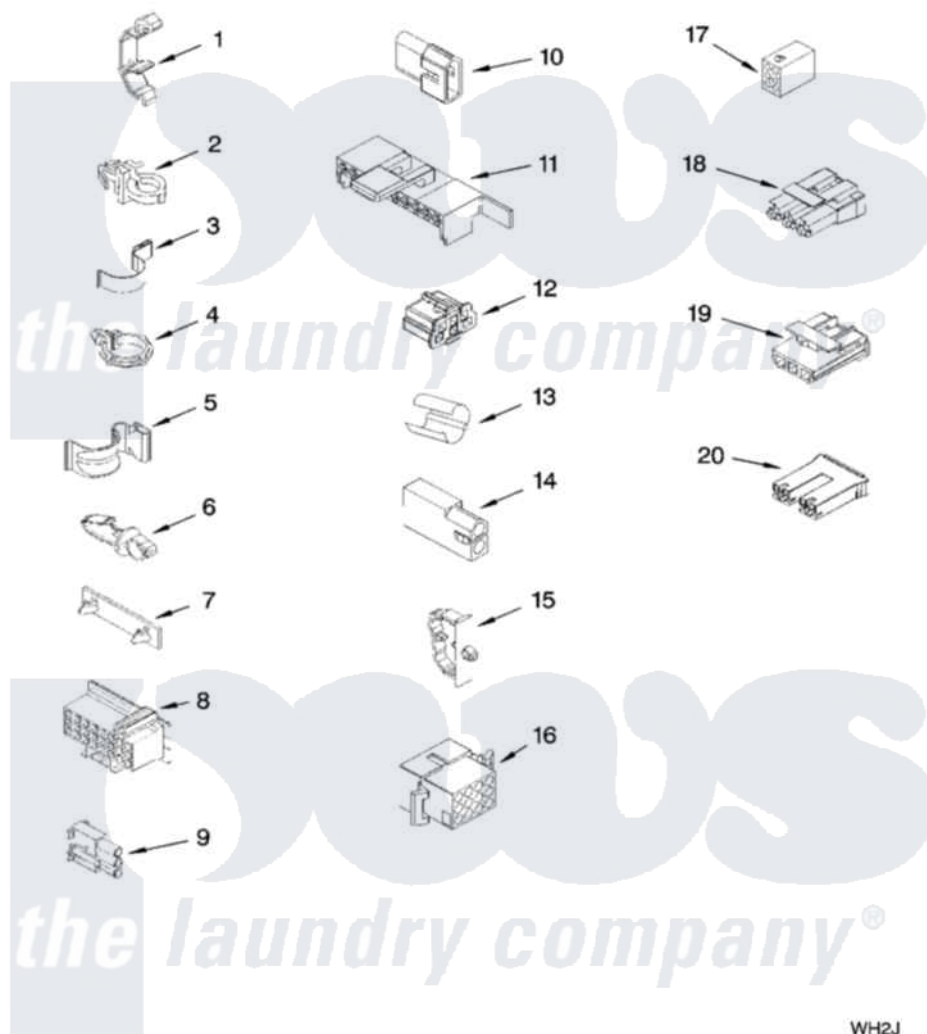

Whirlpool 7MWT98910TM0 06 - WIRING HARNESS PARTS

WIRING HARNESS PARTS

For Model: 7MWT98910TM0
(White/Metallic)

W10158251

9

WH2J

Whirlpool [Residential Whirlpool 7MWT98910TM0 Washer Parts](#) Parts Diagram 06 - WIRING HARNESS PARTS

[Click on the part number to view part](#)

Item	Original Part Number	Replaced By	Status	Part Description
1	3349557			Retainer, Harness
2	388498		Not Available	Clip, Harness
3	3347812	8528351		Clip
4	3352501	8559320		Restraint, Hose
5	90016			Clip, Pressure Switch Hose
6	3390496	8281256		Clip, Harness
7	389379			Retainer, Side To Feature Panel
8	3948614			Disconnect Block
"	352089			Timer, Block Disconnect
9	62889			Receptacle, Terminal
10	353424			Plug, Terminal
11	62505			Block, Disconnect
12	3347243			Block, Disconnect
13	63523			Harness, Protector
14	717252			Receptacle, Terminal
15	3352944			Clip, Harness

16	3390423		Not Available	Block, Disconnect (12-Way) (Timer) (Use Term. 94613)
17	3347730		Not Available	Receptacle, (6-Way) (Use Term. 94613)
18	3948617	2172937		Connector
19	3360056			Connector
20	3354925			Block, Connector
"	3354926			Block, Connector