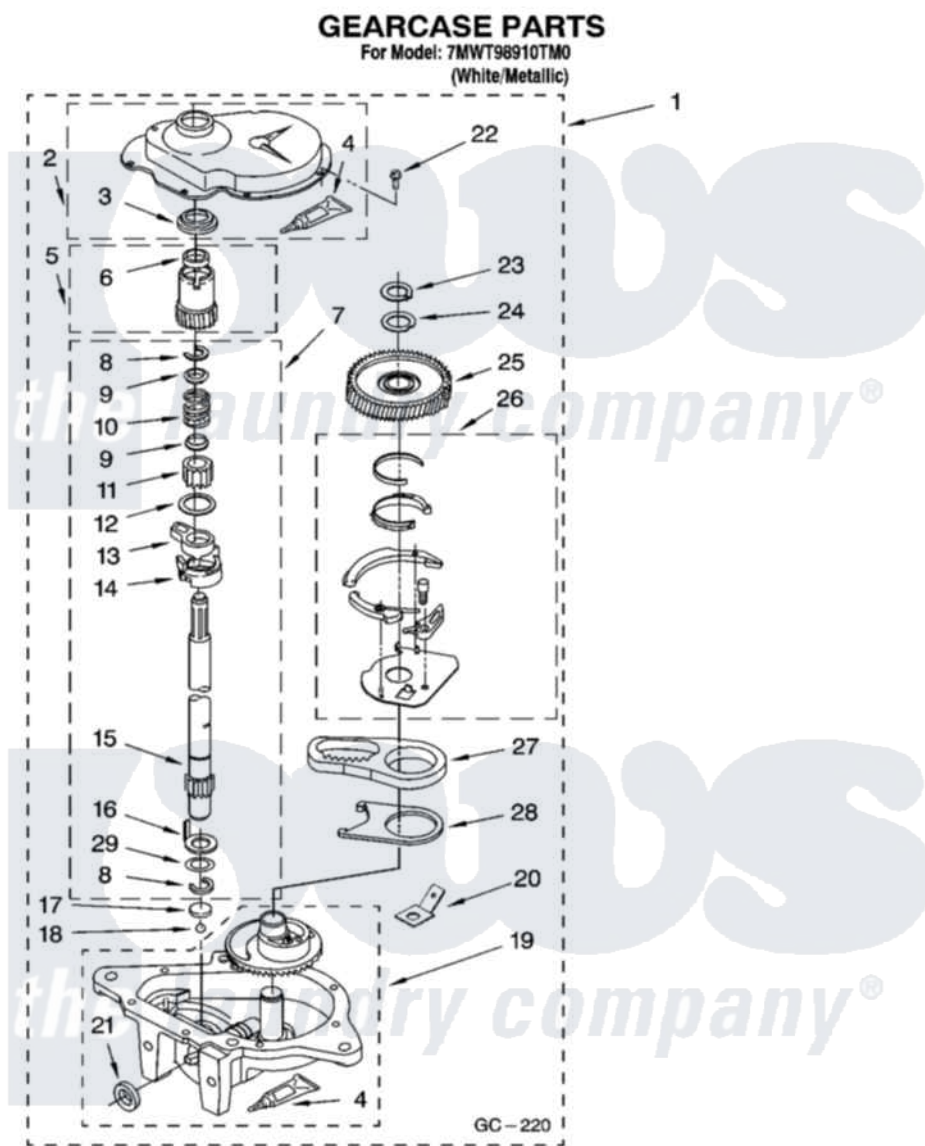

**Whirlpool 7MWT98910TM0 08 - GEARCASE PARTS, OPTIONAL PARTS
(NOT INCLUDED)**

12

W10158251

Whirlpool Residential Whirlpool 7MWT98910TM0 Washer Parts Parts Diagram 08 - GEARCASE PARTS, OPTIONAL PARTS (NOT INCLUDED)

Click on the part number to view part

Item	Original Part Number	Replaced By	Status	Part Description
1	8532118	3360629		Gearcase
2	285202			Cover, Gearcase
3	3349985			Seal, Gearcase Cover
4	285195			Sealer Sealer, Gasket
5	63320	285362		Gear and Pinion
6	356427			Seal, Spin Pinion
7	389387			Shaft, Agitator
8	90369		Not Available	Ring, Retaining (2)
9	62677			Retainer, Spring
10	62676			Spring, Agitator
11	63273	285509		Shaft, Agitator
12	62619			Washer, Agitator Gear
13	62580	285206		Cam-Agitator
14	62581	285206		Cam-Agitator
15	285509			Shaft, Agitator

16	62618		Washer, Cam Thrust
17	16018	285205	Bearing
18	85529	285205	Bearing
19	389230	285515	Gearcase
20	3949116	Not Available	BLOCK TAB, TERMINAL
21	285352		Seal Kit, Thrust Plug
22	3351614		Screw, Gearcase Cover Mounting
23	3362552	285765	Ring-Retrn
24	285735	285766	Washer Kit, Thrust
25	62570	285362	Gear and Pinon
26	388253	999516	Shelf-Glas
27	3349296	8546456	Rack, Connecting
28	62621		Actuator, Shift
29	388815		Washer, Intermediate 1 3976263 Miscellaneous Parts Bag 2 3976300 Washer, Inlet Hose 3 3366913 Clamp, Hose
	72017		Paint, Touch-Up
"	350938		Paint, Pressurized Spray B
"	350930		Paint, Pressurized Spray B
"	799344		Paint, Touch-Up)
"	BLANK	Not Available	OIL
"	350572		Oil
"	BLANK	Not Available	LUBRICANT
"	285208		Lubricant
"	BLANK	Not Available	SEALER
"	285195		Sealer Sealer, Gasket
"	BLANK	Not Available	ACCESSORY PARTS
"	367031		Water System Parts
"	280129	280129A	Break-Sphn
"	280130	280130A	Adapter
"	280131	40922	Hose