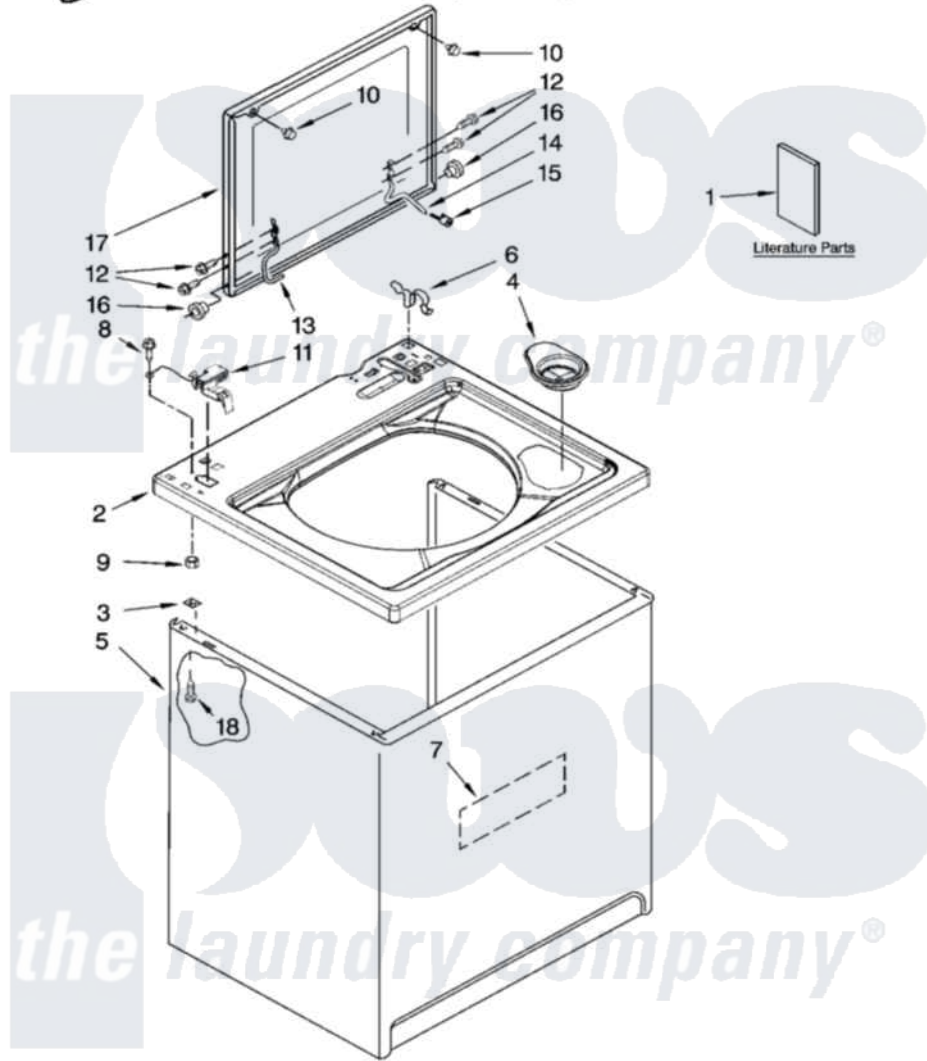

# Whirlpool 7MWT98930TM0 01 - TOP AND CABINET PARTS

## TOP AND CABINET PARTS

For Model: 7MWT98930TM0  
(White/Metallic)

AUTOMATIC  
WASHER

11-07 Litho in U.S.A. (drd)

1

Part No. W10158252 Rev. C

Whirlpool [Residential Whirlpool 7MWT98930TM0 Washer Parts](#) Parts Diagram 01 - TOP AND CABINET PARTS  
Click on the part number to view part

Item	Original Part Number	Replaced By	Status	Part Description
1	W10071230		Not Available	Installation Instructions
"	8539806		Not Available	Use & Care Guide
"	W10131553		Not Available	Feature Sheet
"	W10131564		Not Available	Energy Guide
"	W10151498		Not Available	Wiring Diagram
2	<a href="#">8543488</a>			Top
3	62750			Spacer, Cabinet To Top (4)
4	<a href="#">8566266</a>			Dispenser, Bleach
5	<a href="#">63424</a>			Cabinet
6	<a href="#">62780</a>			Clip, Top And Cabinet And Rear Panel
7	<a href="#">3976348</a>			Absorber, Sound
8	<a href="#">3351614</a>			Screw, Gearcase Cover Mounting
9	8533959	<a href="#">680762</a>		Nut
10	<a href="#">9724509</a>			Bumper, Lid
11	<a href="#">8318084</a>			Switch, Lid

12	<a href="#">W10119828</a>	Screw, Lid Hinge Mounting	
13	8559336	<a href="#">W10225136</a>	Hinge 7 Pad Assembly
14	<a href="#">54583</a>	Hinge, Lid	
15	<a href="#">19119</a>	Bumper, Lid Hinge	
16	<a href="#">8319539</a>	Bearing, Lid Hinge	
17	8530100	<a href="#">W10155391</a>	Lid
18	<a href="#">3390631</a>	Screw, 10-16 X 3/8	