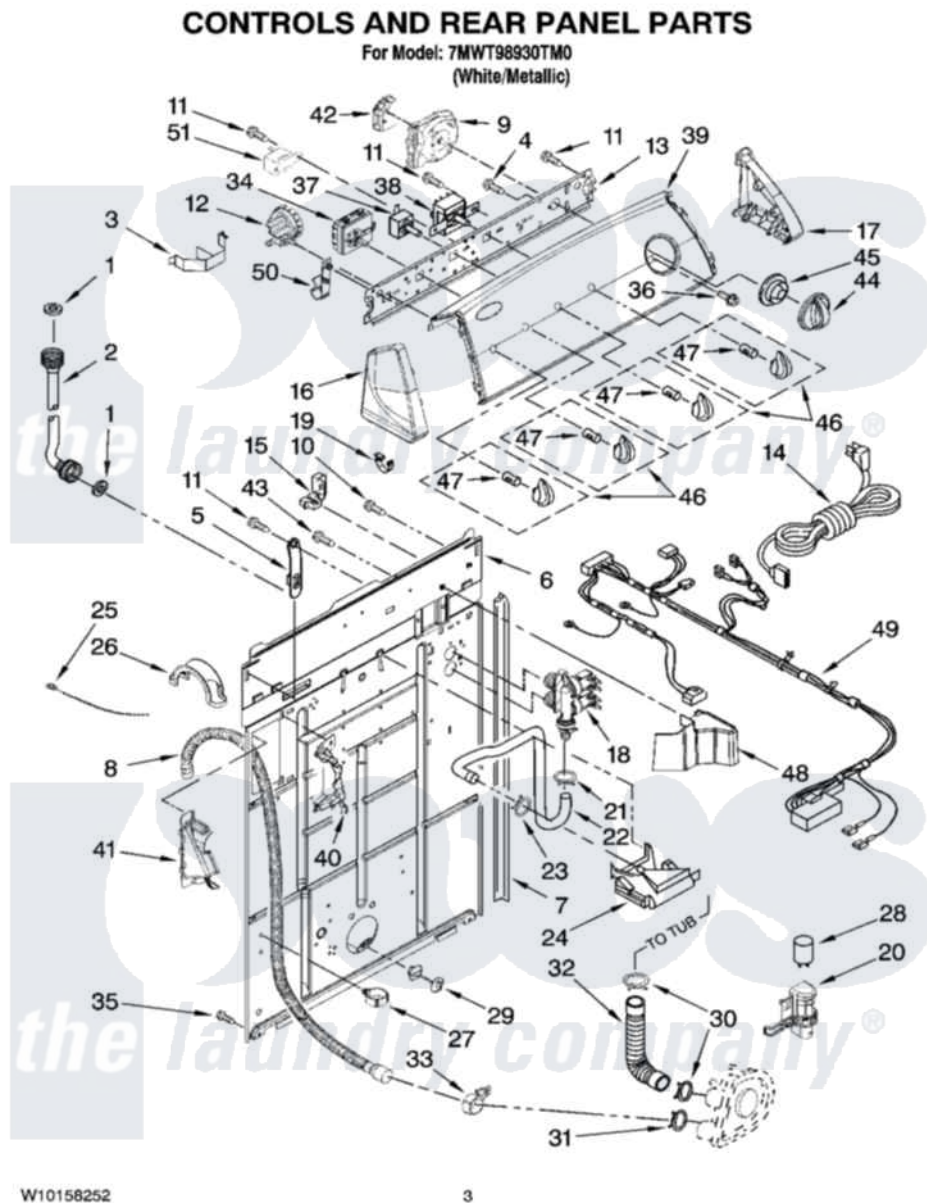

Whirlpool 7MWT98930TM0 02 - CONTROLS AND REAR PANEL PARTS

Whirlpool [Residential Whirlpool 7MWT98930TM0 Washer Parts](#) Parts Diagram 02 - CONTROLS AND REAR PANEL PARTS

[Click on the part number to view part](#)

Item	Original Part Number	Replaced By	Status	Part Description
1	3976300	16123		Washer Inlet-Hose Miscellaneous Parts Must be Ordered Separately.
2	8571377	89503		Hose-Inlet
"	8571378	89503		Hose-Inlet
3	8055003			Clip, Harness And Pressure Switch
4	3400073			Screw, Ground
5	8568314			Strap, Console
6	8318015			Panel, Rear
7	62747			Pad, Rear Panel
8	W10122138	W10096921		Drain Hose Assembly
9	8577787			Timer, Control
10	3351614			Screw, Gearcase Cover Mounting
11	90767			Screw, 8A X 3/8 HeX Washer Head Tapping
12	8577842	W10339250		Switch-WL

13	8566003		Bracket, Control
14	W10115689		Cord, Power
15	3952821	285777	Relief-Str
16	8565957		Cap, End
17	8565954		Cap, End
18	3979347	3979346	Valve, Water Inlet And Thermistor Assembly
19	8312709		Clip-Console
20	8318046		Clip, Capacitor
21	301958	596669	Clamp, Manifold
22	8317974	8317926	Hose, Vacuum Break
23	370450	596669	Clamp, Manifold
24	387606	3360977	Break-Vac
25	3347868	W10339879	Tie, Cable
26	8577378		U-Bend, Drain Hose
27	8541667		Clamp, Hose
28	8572717		Capacitor, Motor Start
29	8519200		Support, Rear Panel
30	3363366	616099	Clamp
31	8317496	285655	Clamp, Hose
32	3951449	285871	Hose
33	8541668		Clamp, Hose
34	W10113058	W10184148	Switch, Water Temperature
35	62863	3390631	Screw, 10-16 X 3/8
36	3400818		Screw, Timer Mounting
37	3950356		Switch, Rotary
38	8578537		Switch, Rotary
39	W10115439		Panel, Console
40	8541669		Bucket, Drain Hose
41	8541658		Bucket, Drain Hose
42	8578411		Circuit Board, Agitation Delay
43	9740848		Screw, Mixing Valve Mounting
44	8566022		Knob, Timer
45	8566018		Dial,
46	8565944		Knob, Control
47	8536939		Clip, Knob
48	8314879		Shield, Inlet Valve
49	W10152824		Harness, Wiring
50	8317975		Restraint, Harness
51	694419		Mini-Buzzer