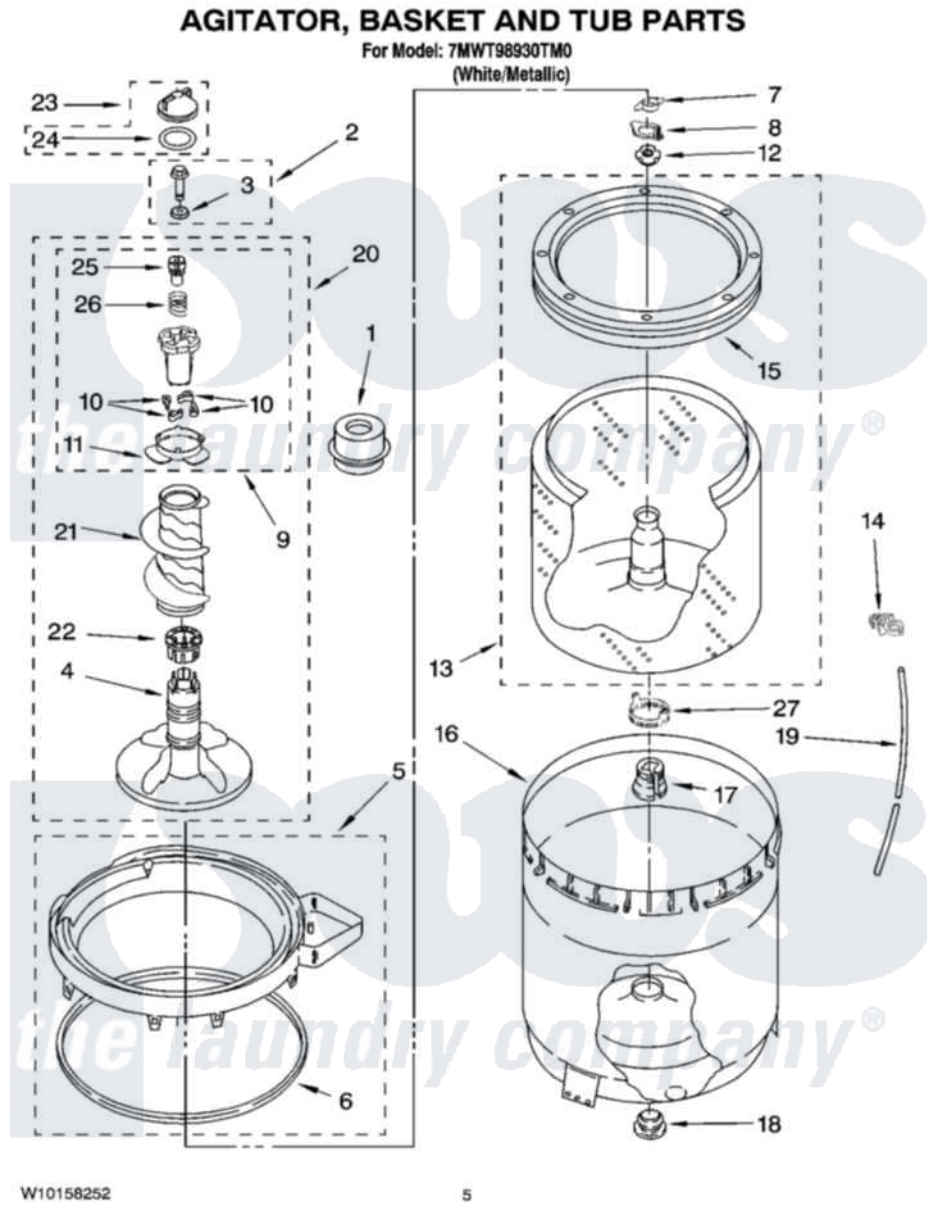

Whirlpool 7MWT98930TM0 03 - AGITATOR, BASKET AND TUB PARTS

Whirlpool Residential Whirlpool 7MWT98930TM0 Washer Parts Parts Diagram 03 - AGITATOR, BASKET AND TUB PARTS

[Click on the part number to view part](#)

Item	Original Part Number	Replaced By	Status	Part Description
1	8580006			Dispenser, Fabric Softener
2	358237			Screw And Washer
3	3949550			Washer
4	8578209			Agitator, Complete Assembly
5	W10093698			Tub Ring And Gasket
6	3976308			Gasket, Tub Ring
7	3354845			Clip, Agitator
8	8543666			Washer, Agitator
9	8537434			Cam, Driven
10	3366877	80040		Dog-Agitator
11	8055141			Bearing-Driven Cam
12	W10116603	W10116602		Nut, Spanner
13	8579546			Basket And Balance Ring
14	2219077			Clip, Pressure Switch Hose
15	W10118233	W10006326		Balance Ring
16	63849			Strain Relief, Power Cord

17	389140		Tub Block, Basket Drive
18	383727		Gasket, Centerpodt
19	3347780	353244	Hose, Pressure Switch
20	8578210		Agitator, Complete Assembly
21	8054468		Auger, Agitator
22	8055228		Spacer, Thrust
23	3354733	W10074580	Cap, Barrier
24	W10072840		Fabric Softener
25	8533540		Retainer, Spring
26	8055140		Spring, Compression
27	8577198		Filter, Lint