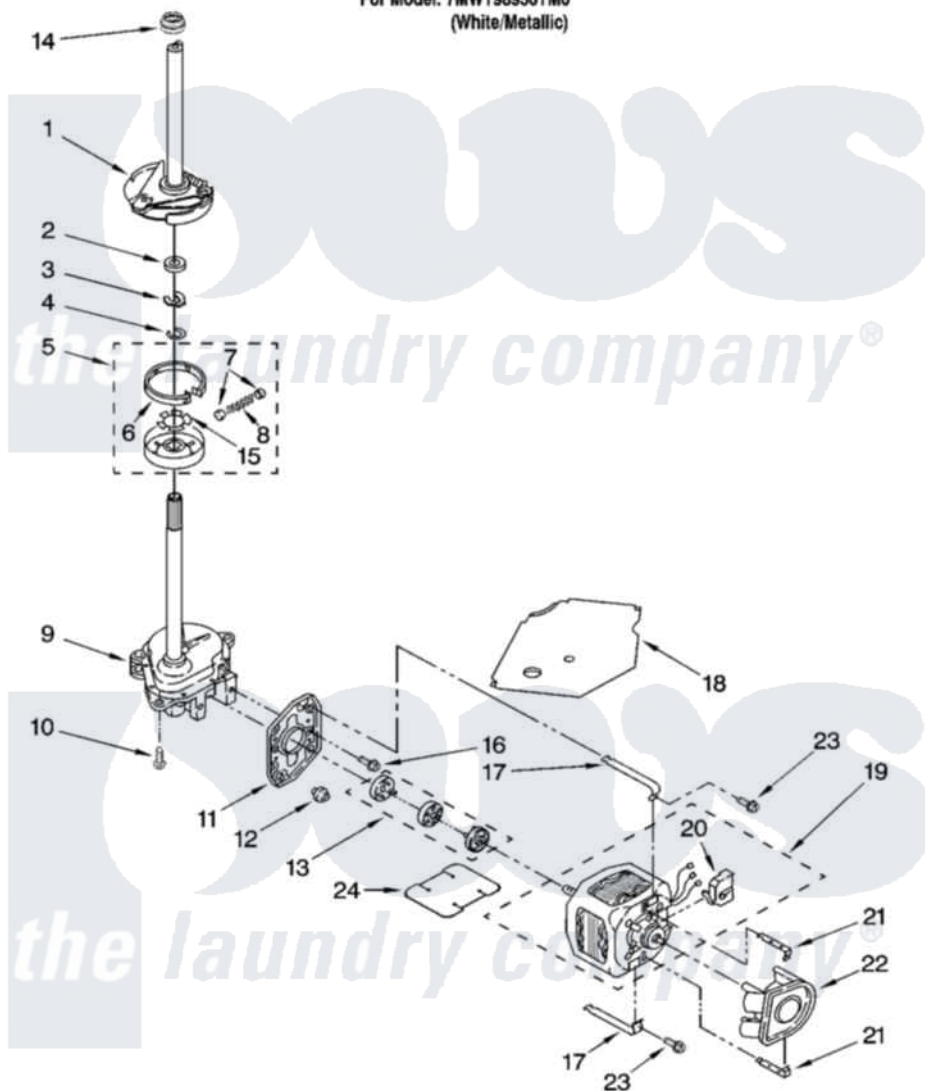

# Whirlpool 7MWT98930TM0 04 - BRAKE, CLUTCH, GEARCASE, MOTOR AND PUMP PARTS

## BRAKE, CLUTCH, GEARCASE, MOTOR AND PUMP PARTS

For Model: 7MWT98930TM0  
(White/Metallic)

W10158252

7

Whirlpool [Residential Whirlpool 7MWT98930TM0 Washer Parts](#) Parts Diagram 04 - BRAKE, CLUTCH, GEARCASE, MOTOR AND PUMP PARTS

[Click on the part number to view part](#)

Item	Original Part Number	Replaced By	Status	Part Description
1	388952	<a href="#">285792</a>		Basketdrive
2	<a href="#">63292</a>			Washer, Spin Tube Thrust
3	62697	<a href="#">W10080230</a>		Ring, Spin Tube Support
4	63283	<a href="#">285353</a>		Ring
5	3951311	<a href="#">285785</a>		Clutch
6	3951308	<a href="#">285790</a>		Lining
7	<a href="#">62646</a>			Cap, Clutch Spring
8	<a href="#">3946792</a>			Spring And Damper Assembly
9	8532118	<a href="#">3360629</a>		Gearcase
10	3357334	<a href="#">3400516</a>		Screw Anti-Rattle
11	<a href="#">62611</a>			Plate, Motor Mount To Gearcase
12	<a href="#">62691</a>			Grommet, Motor
13	3364003	<a href="#">285753A</a>		Coupling
14	<a href="#">8577374</a>			Seal, Centerpost

15	<a href="#">3355454</a>		Clip, Main Drive
16	<a href="#">3400516</a>		Screw Anti-Rattle
17	<a href="#">W10086010</a>		Retainer, Motor
18	<a href="#">3362089</a>		Shield, Tub To Motor
19	8528157	<a href="#">661600</a>	Motor, Main Drive
20	<a href="#">3952056</a>		Switch, Main Drive Motor
21	<a href="#">8546127</a>		Retainer, Pump
22	<a href="#">3363394</a>		Pump
23	3387485	<a href="#">273556</a>	Screw, 10-16 X 5/8
24	<a href="#">8316060</a>		Shield, Tub To Motor