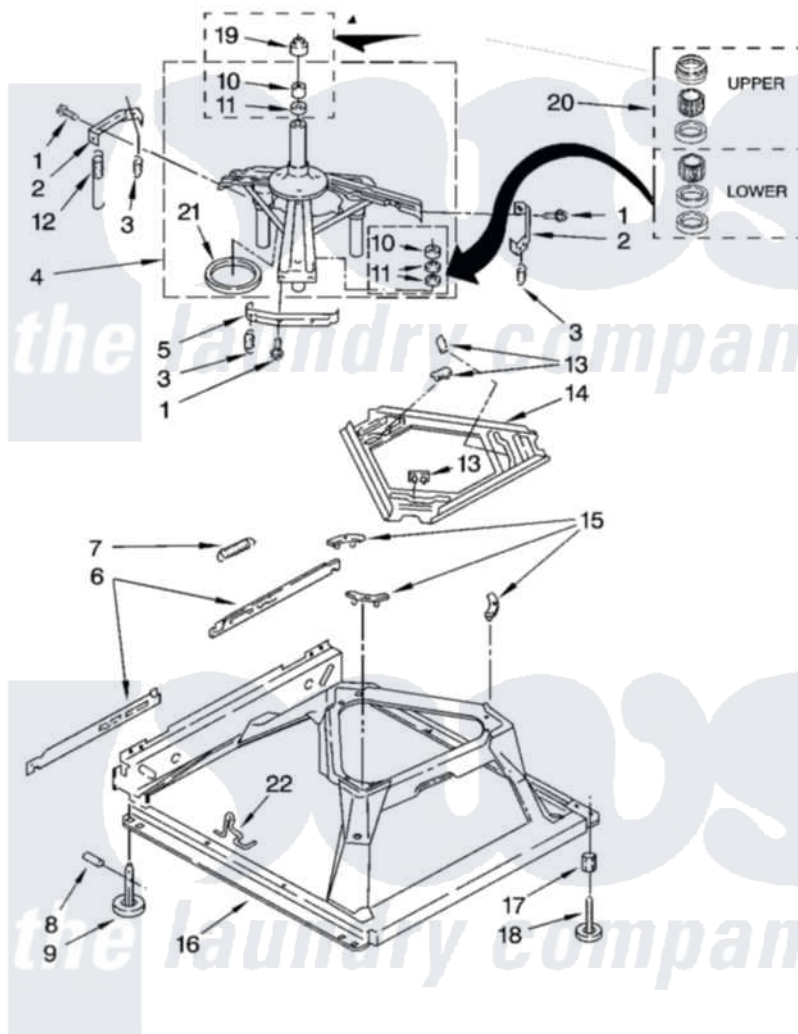

# Whirlpool 7MWT98930TM0 05 - MACHINE BASE PARTS

## MACHINE BASE PARTS

For Model: 7MWT98930TM0  
(White/Metallic)

8

W10158252

Whirlpool [Residential Whirlpool 7MWT98930TM0 Washer Parts](#) Parts Diagram 05 - MACHINE BASE PARTS  
Click on the part number to view part

Item	Original Part Number	Replaced By	Status	Part Description
1	<a href="#">3400076</a>			Screw, Bracket Mounting
2	<a href="#">64067</a>			Bracket, Spring Outer
3	<a href="#">63907</a>			Spring, Suspension
4	8575214	<a href="#">280184</a>		Support
5	<a href="#">64065</a>			Bracket, Spring Outer
6	<a href="#">63466</a>			Link, Leveling Mechanism
7	62597	<a href="#">8316845</a>		Spring
8	<a href="#">62837</a>			Pin, Knurled
9	62596	<a href="#">285244</a>		Feet-Leveling
10	<a href="#">8546455</a>			Bearing, Centerpost
11	357409	<a href="#">359449</a>		Seal, Agitator Shaft
12	388492	<a href="#">W10250667</a>		Spring, Counterweight
13	62568	<a href="#">285219</a>		Pad
14	<a href="#">3946509</a>			Plate, Suspension
15	3363660	<a href="#">285744</a>		Pad
16	3946512	<a href="#">285771</a>		Base

17	<a href="#">3359452</a>	Nut, Lock
18	<a href="#">W10001130</a>	Foot, Leveling
19	<a href="#">8577376</a>	Seal, Centerpost
20	<a href="#">285203</a>	Centerpost Bearing Kit
21	<a href="#">63134</a>	Ring, Sound Deadening
22	<a href="#">W10145155</a>	Retainer, Suspension Spring