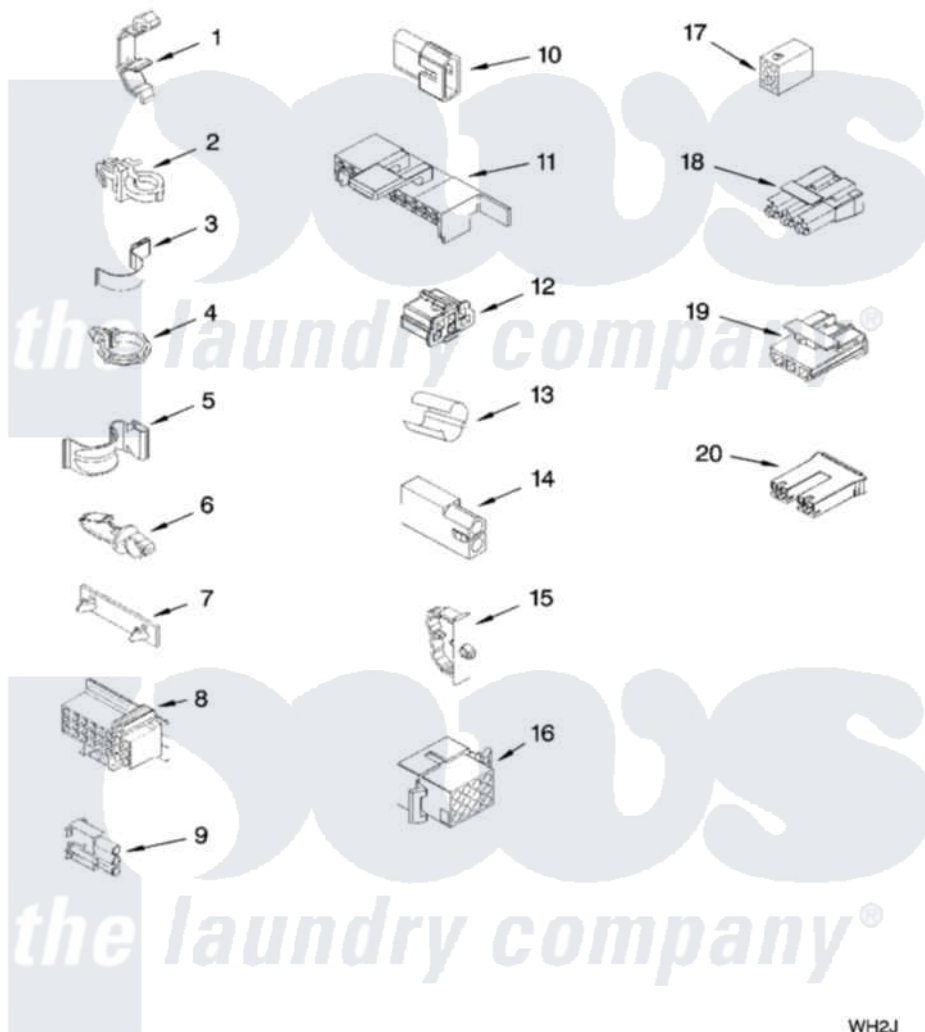

# Whirlpool 7MWT98930TM0 06 - WIRING HARNESS PARTS

## WIRING HARNESS PARTS

For Model: 7MWT98930TM0  
(White/Metallic)

W10158252

9

WH2J

Whirlpool [Residential Whirlpool 7MWT98930TM0 Washer Parts](#) Parts Diagram 06 - WIRING HARNESS PARTS  
Click on the part number to view part

Item	Original Part Number	Replaced By	Status	Part Description
1	<a href="#">3349557</a>			Retainer, Harness
2	388498		Not Available	Clip, Harness
3	3347812	<a href="#">8528351</a>		Clip
4	3352501	<a href="#">8559320</a>		Restraint, Hose
5	<a href="#">90016</a>			Clip, Pressure Switch Hose
6	3390496	<a href="#">8281256</a>		Clip, Harness
7	<a href="#">389379</a>			Retainer, Side To Feature Panel
8	<a href="#">3948614</a>			Disconnect Block
"	<a href="#">352089</a>			Timer, Block Disconnect
9	<a href="#">62889</a>			Receptacle, Terminal
10	<a href="#">353424</a>			Plug, Terminal
11	<a href="#">62505</a>			Block, Disconnect
12	<a href="#">3347243</a>			Block, Disconnect
13	<a href="#">63523</a>			Harness, Protector
14	<a href="#">717252</a>			Receptacle, Terminal
15	<a href="#">3352944</a>			Clip, Harness

16	3390423		Not Available	Block, Disconnect (12-Way) (Timer) (Use Term. 94613)
17	3347730		Not Available	Receptacle, (6-Way) (Use Term. 94613)
18	3948617	<a href="#">2172937</a>		Connector
19	<a href="#">3360056</a>			Connector
20	<a href="#">3354925</a>			Block, Connector
"	<a href="#">3354926</a>			Block, Connector