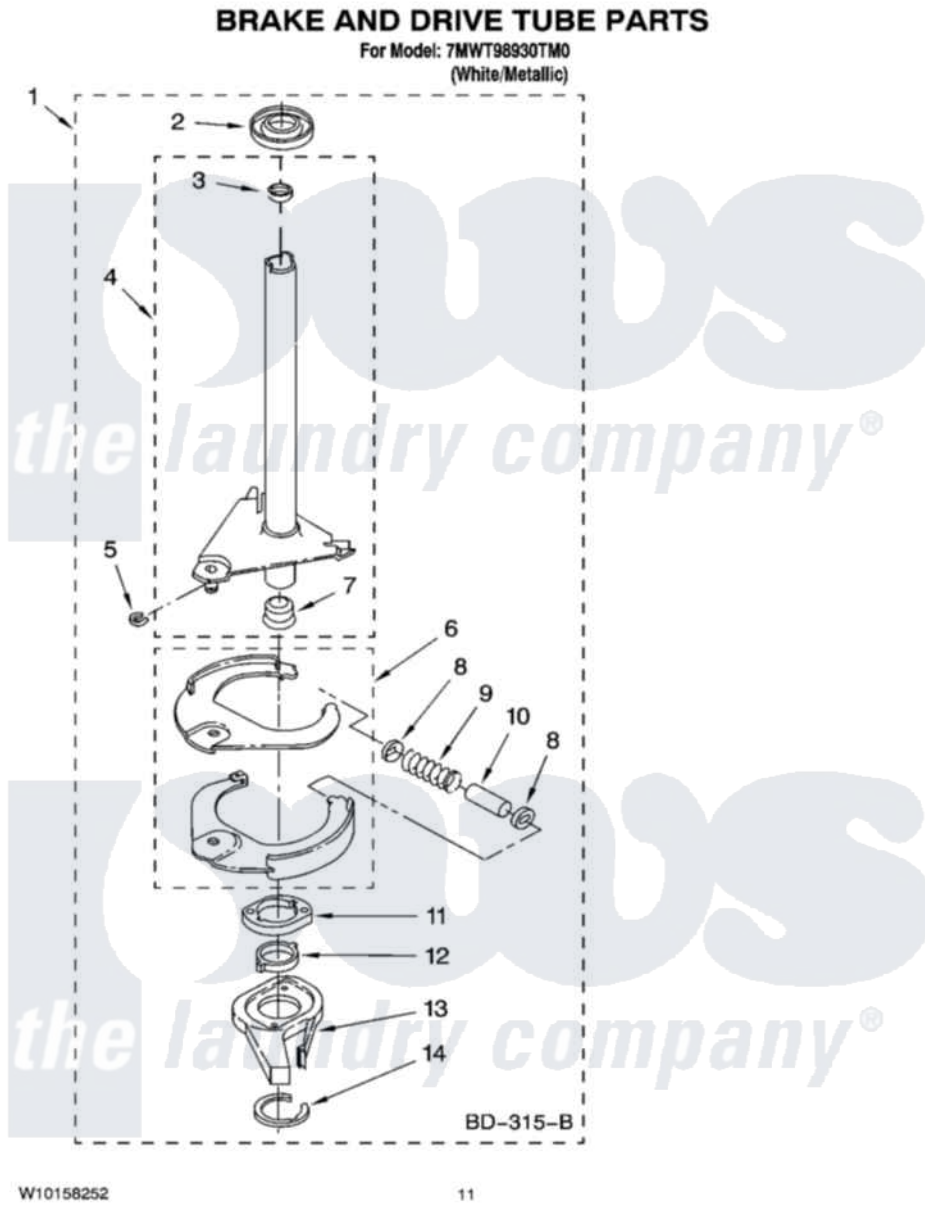

Whirlpool 7MWT98930TM0 07 - BRAKE AND DRIVE TUBE PARTS

Whirlpool Residential Whirlpool 7MWT98930TM0 Washer Parts Parts Diagram 07 - BRAKE AND DRIVE TUBE PARTS
Click on the part number to view part

Item	Original Part Number	Replaced By	Status	Part Description
1	388952	285792		Basketdrive
2	62658			Ring, Thrust
3	356427			Seal, Spin Pinion
4	64027	64208		Tube-Spin
5	64035	W10083190		Ring, Retaining
6	64232	285438		Shoe-Brake
7	62703	8546462		"T" Bearing, Spin Tube
8	3353956	285658		Sleeve
9	387806		Not Available	Spring, Brake
10	3355360	285658		Sleeve
11	661516	8546461		Cam, Brake Release
12	63022			Sleeve, Cam
13	64194	285790		Lining
14	90368	W10083200		Ring, Retaining
"	BLANK		Not Available	Following Parts Not Illustrated
"	285208			Lubricant