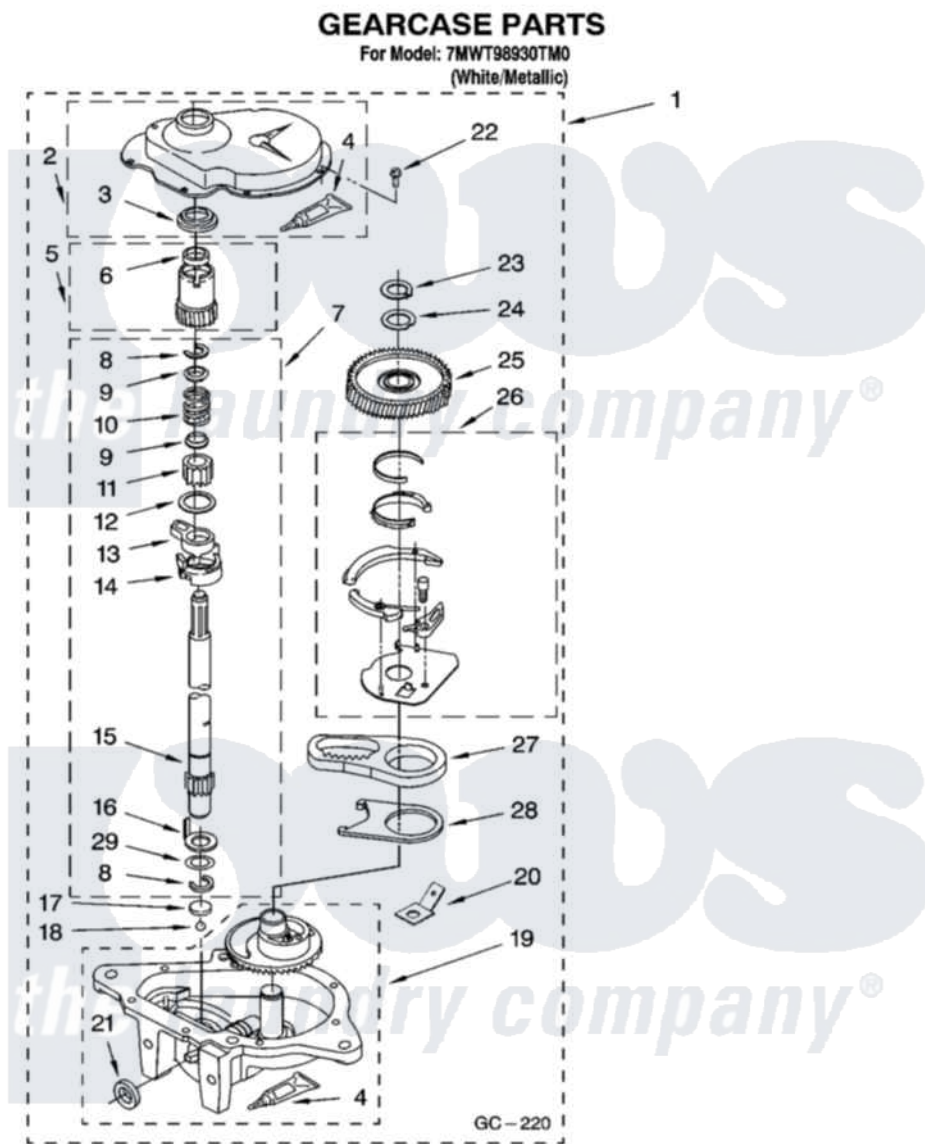

**Whirlpool 7MWT98930TM0 08 - GEARCASE PARTS, OPTIONAL PARTS
(NOT INCLUDED)**

12

W10158252

Whirlpool [Residential Whirlpool 7MWT98930TM0 Washer Parts](#) Parts Diagram 08 - GEARCASE PARTS, OPTIONAL PARTS (NOT INCLUDED)

[Click on the part number to view part](#)

Item	Original Part Number	Replaced By	Status	Part Description
1	8532118	3360629		Gearcase
2	285202			Cover, Gearcase
3	3349985			Seal, Gearcase Cover
4	285195			Sealer Sealer, Gasket
5	63320	285362		Gear and Pinion
6	356427			Seal, Spin Pinion
7	389387			Shaft, Agitator
8	90369		Not Available	Ring, Retaining (2)
9	62677			Retainer, Spring
10	62676			Spring, Agitator
11	63273	285509		Shaft, Agitator
12	62619			Washer, Agitator Gear
13	62580	285206		Cam-Agitator
14	62581	285206		Cam-Agitator
15	285509			Shaft, Agitator

16	62618		Washer, Cam Thrust
17	16018	285205	Bearing
18	85529	285205	Bearing
19	389230	285515	Gearcase
20	3949116	Not Available	BLOCK TAB, TERMINAL
21	285352		Seal Kit, Thrust Plug
22	3351614		Screw, Gearcase Cover Mounting
23	3362552	285765	Ring-Retrn
24	285735	285766	Washer Kit, Thrust
25	62570	285362	Gear and Pinon
26	388253	999516	Shelf-Glas
27	3349296	8546456	Rack, Connecting
28	62621		Actuator, Shift
29	388815		Washer, Intermediate 1 3976263 Miscellaneous Parts Bag 2 3976300 Washer, Inlet Hose 3 3366913 Clamp, Hose
	72017		Paint, Touch-Up
"	350938		Paint, Pressurized Spray B
"	350930		Paint, Pressurized Spray B
"	799344		Paint, Touch-Up)
"	BLANK	Not Available	OIL
"	350572		Oil
"	BLANK	Not Available	LUBRICANT
"	285208		Lubricant
"	BLANK	Not Available	SEALER
"	285195		Sealer Sealer, Gasket
"	BLANK	Not Available	ACCESSORY PARTS
"	367031		Water System Parts
"	280129	280129A	Break-Sphn
"	280130	280130A	Adapter
"	280131	40922	Hose