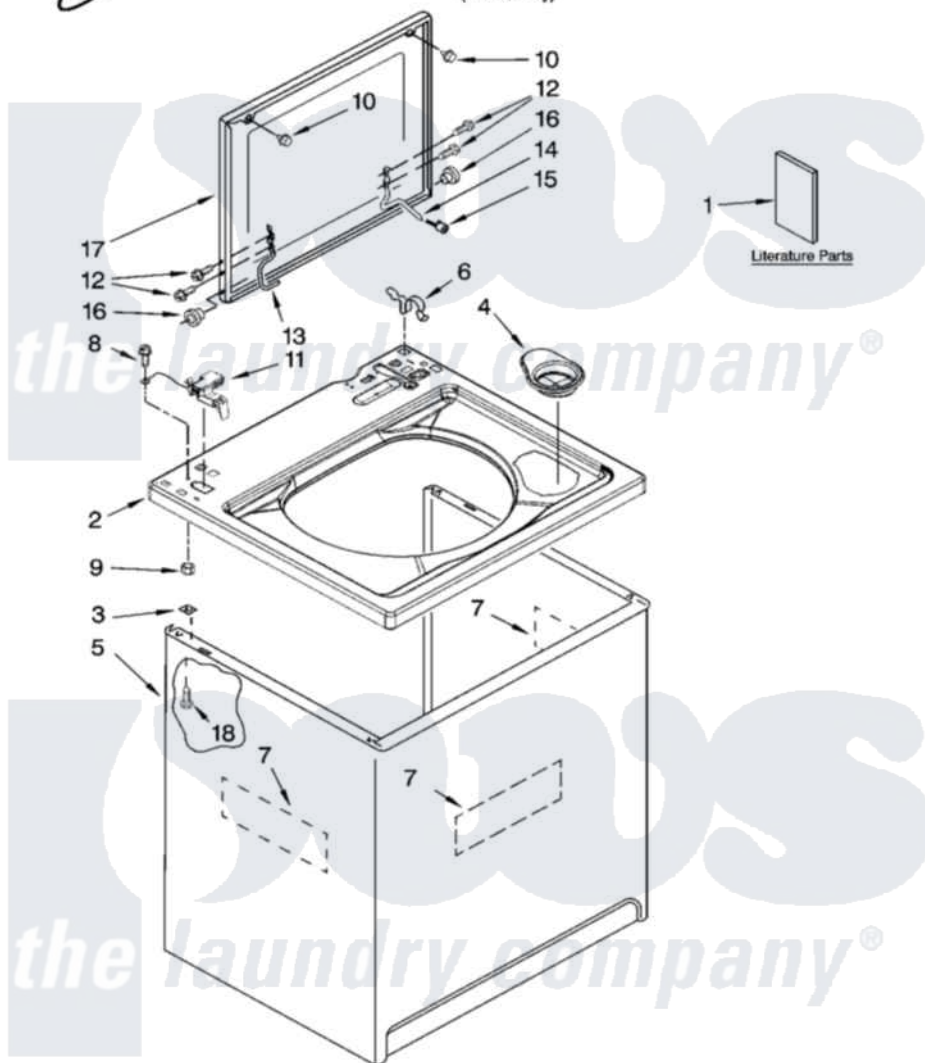

Whirlpool 7MWT98950TW0 01 - TOP AND CABINET PARTS

TOP AND CABINET PARTS

For Model: 7MWT98950TW0
(White/Grey)

AUTOMATIC
WASHER

11-07 Litho in U.S.A. (drd)

1

Part No. W10158253 Rev. C

Whirlpool [Residential Whirlpool 7MWT98950TW0 Washer Parts](#) Parts Diagram 01 - TOP AND CABINET PARTS

[Click on the part number to view part](#)

Item	Original Part Number	Replaced By	Status	Part Description
1	W10071230		Not Available	Installation Instructions
"	8539806		Not Available	Use & Care Guide
"	W10131553		Not Available	Feature Sheet
"	W10131564		Not Available	Energy Guide
"	W10153876		Not Available	Wiring Diagram
2	8543488			Top
3	62750			Spacer, Cabinet To Top (4)
4	8566266			Dispenser, Bleach
5	63424			Cabinet
6	62780			Clip, Top And Cabinet And Rear Panel
7	3976348			Absorber, Sound
8	3351614			Screw, Gearcase Cover Mounting
9	8533959	680762		Nut
10	9724509			Bumper, Lid
11	8318084			Switch, Lid

12	W10119828	Screw, Lid Hinge Mounting	
13	8559336	W10225136	Hinge 7 Pad Assembly
14	54583	Hinge, Lid	
15	19119	Bumper, Lid Hinge	
16	8319539	Bearing, Lid Hinge	
17	8530100	W10155391	Lid
18	3390631	Screw, 10-16 X 3/8	