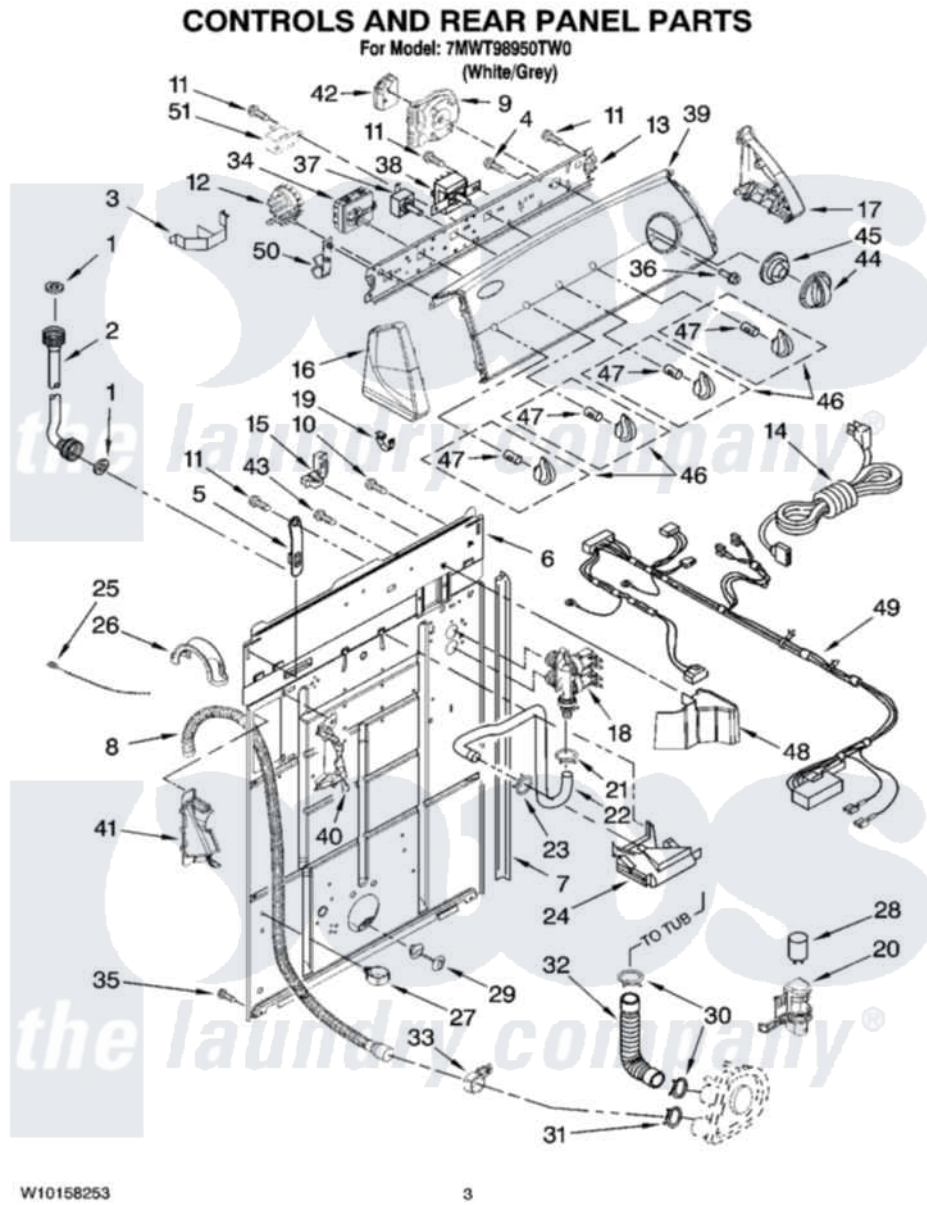

Whirlpool 7MWT98950TW0 02 - CONTROLS AND REAR PANEL PARTS

W10158253

3

Whirlpool [Residential Whirlpool 7MWT98950TW0 Washer Parts](#) Parts Diagram 02 - CONTROLS AND REAR PANEL PARTS

[Click on the part number to view part](#)

Item	Original Part Number	Replaced By	Status	Part Description
1	3976300	16123		Washer Inlet-Hose Miscellaneous Parts Must be Ordered Separately.
2	8571377	89503		Hose-Inlet
"	8571378	89503		Hose-Inlet
3	8055003			Clip, Harness And Pressure Switch
4	3400073			Screw, Ground
5	8568314			Strap, Console
6	8318015			Panel, Rear
7	62747			Pad, Rear Panel
8	W10122138	W10096921		Drain Hose Assembly
9	8577787			Timer, Control
10	3351614			Screw, Gearcase Cover Mounting
11	90767			Screw, 8A X 3/8 HeX Washer Head Tapping
12	8577842	W10339250		Switch-WL

13	8566003		Bracket, Control
14	W10115689		Cord, Power
15	3952821	285777	Relief-Str
16	8565957		Cap, End
17	8565954		Cap, End
18	3979347	3979346	Valve, Water Inlet And Thermistor Assembly
19	8312709		Clip-Console
20	8318046		Clip, Capacitor
21	301958	596669	Clamp, Manifold
22	8317974	8317926	Hose, Vacuum Break
23	370450	596669	Clamp, Manifold
24	387606	3360977	Break-Vac
25	3347868	W10339879	Tie, Cable
26	8577378		U-Bend, Drain Hose
27	8541667		Clamp, Hose
28	8572717		Capacitor, Motor Start
29	8519200		Support, Rear Panel
30	3363366	616099	Clamp
31	8317496	285655	Clamp, Hose
32	3951449	285871	Hose
33	8541668		Clamp, Hose
34	W10113058	W10184148	Switch, Water Temperature
35	62863	3390631	Screw, 10-16 X 3/8
36	3400818		Screw, Timer Mounting
37	3950356		Switch, Rotary
38	8578537		Switch, Rotary
39	W10115440		Panel, Console
40	8541669		Bucket, Drain Hose
41	8541658		Bucket, Drain Hose
42	8578411		Circuit Board, Agitation Delay
43	9740848		Screw, Mixing Valve Mounting
44	8566022		Knob, Timer
45	8566018		Dial,
46	8565944		Knob, Control
47	8536939		Clip, Knob
48	8314879		Shield, Inlet Valve
49	W10152821		Harness, Wiring
50	8317975		Restraint, Harness
51	694419		Mini-Buzzer