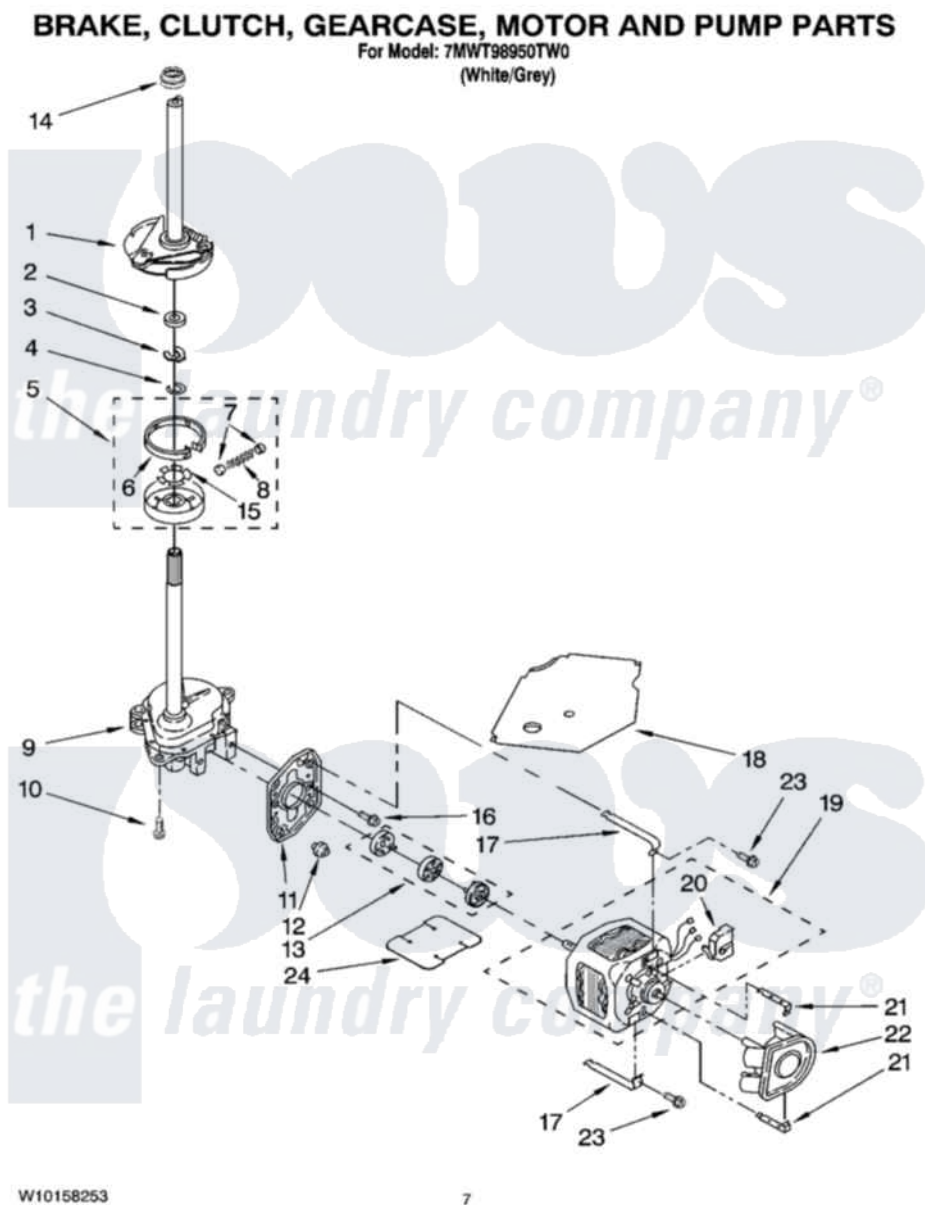

Whirlpool 7MWT98950TW0 04 - BRAKE, CLUTCH, GEARCASE, MOTOR AND PUMP PARTS

Whirlpool [Residential Whirlpool 7MWT98950TW0 Washer Parts](#) Parts Diagram 04 - BRAKE, CLUTCH, GEARCASE, MOTOR AND PUMP PARTS
Click on the part number to view part

Item	Original Part Number	Replaced By	Status	Part Description
1	388952	285792		Basketdrive
2	63292			Washer, Spin Tube Thrust
3	62697	W10080230		Ring, Spin Tube Support
4	63283	285353		Ring
5	3951311	285785		Clutch
6	3951308	285790		Lining
7	62646			Cap, Clutch Spring
8	3946792			Spring And Damper Assembly
9	8532118	3360629		Gearcase
10	3357334	3400516		Screw Anti-Rattle
11	62611			Plate, Motor Mount To Gearcase
12	62691			Grommet, Motor
13	3364003	285753A		Coupling
14	8577374			Seal, Centerpost

15	3355454		Clip, Main Drive
16	3400516		Screw Anti-Rattle
17	W10086010		Retainer, Motor
18	3362089		Shield, Tub To Motor
19	8528157	661600	Motor, Main Drive
20	3952056		Switch, Main Drive Motor
21	8546127		Retainer, Pump
22	3363394		Pump
23	3387485	273556	Screw, 10-16 X 5/8
24	8316060		Shield, Tub To Motor