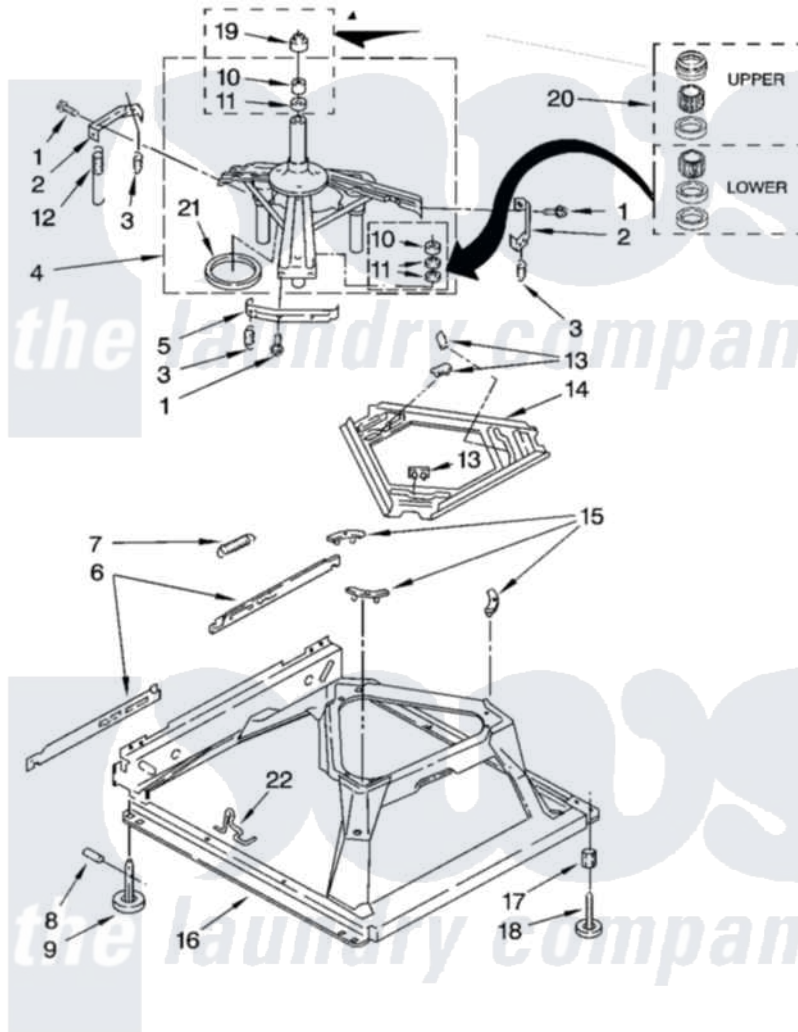

Whirlpool 7MWT98950TW0 05 - MACHINE BASE PARTS

MACHINE BASE PARTS

For Model: 7MWT98950TW0
(White/Grey)

8

W10158253

Whirlpool [Residential Whirlpool 7MWT98950TW0 Washer Parts](#) Parts Diagram 05 - MACHINE BASE PARTS
Click on the part number to view part

Item	Original Part Number	Replaced By	Status	Part Description
1	3400076			Screw, Bracket Mounting
2	64067			Bracket, Spring Outer
3	63907			Spring, Suspension
4	8575214	280184		Support
5	64065			Bracket, Spring Outer
6	63466			Link, Leveling Mechanism
7	62597	8316845		Spring
8	62837			Pin, Knurled
9	62596	285244		Feet-Leveling
10	8546455			Bearing, Centerpost
11	357409	359449		Seal, Agitator Shaft
12	388492	W10250667		Spring, Counterweight
13	62568	285219		Pad
14	3946509			Plate, Suspension
15	3363660	285744		Pad
16	3946512	285771		Base

17	3359452	Nut, Lock
18	W10001130	Foot, Leveling
19	8577376	Seal, Centerpost
20	285203	Centerpost Bearing Kit
21	63134	Ring, Sound Deadening
22	W10145155	Retainer, Suspension Spring